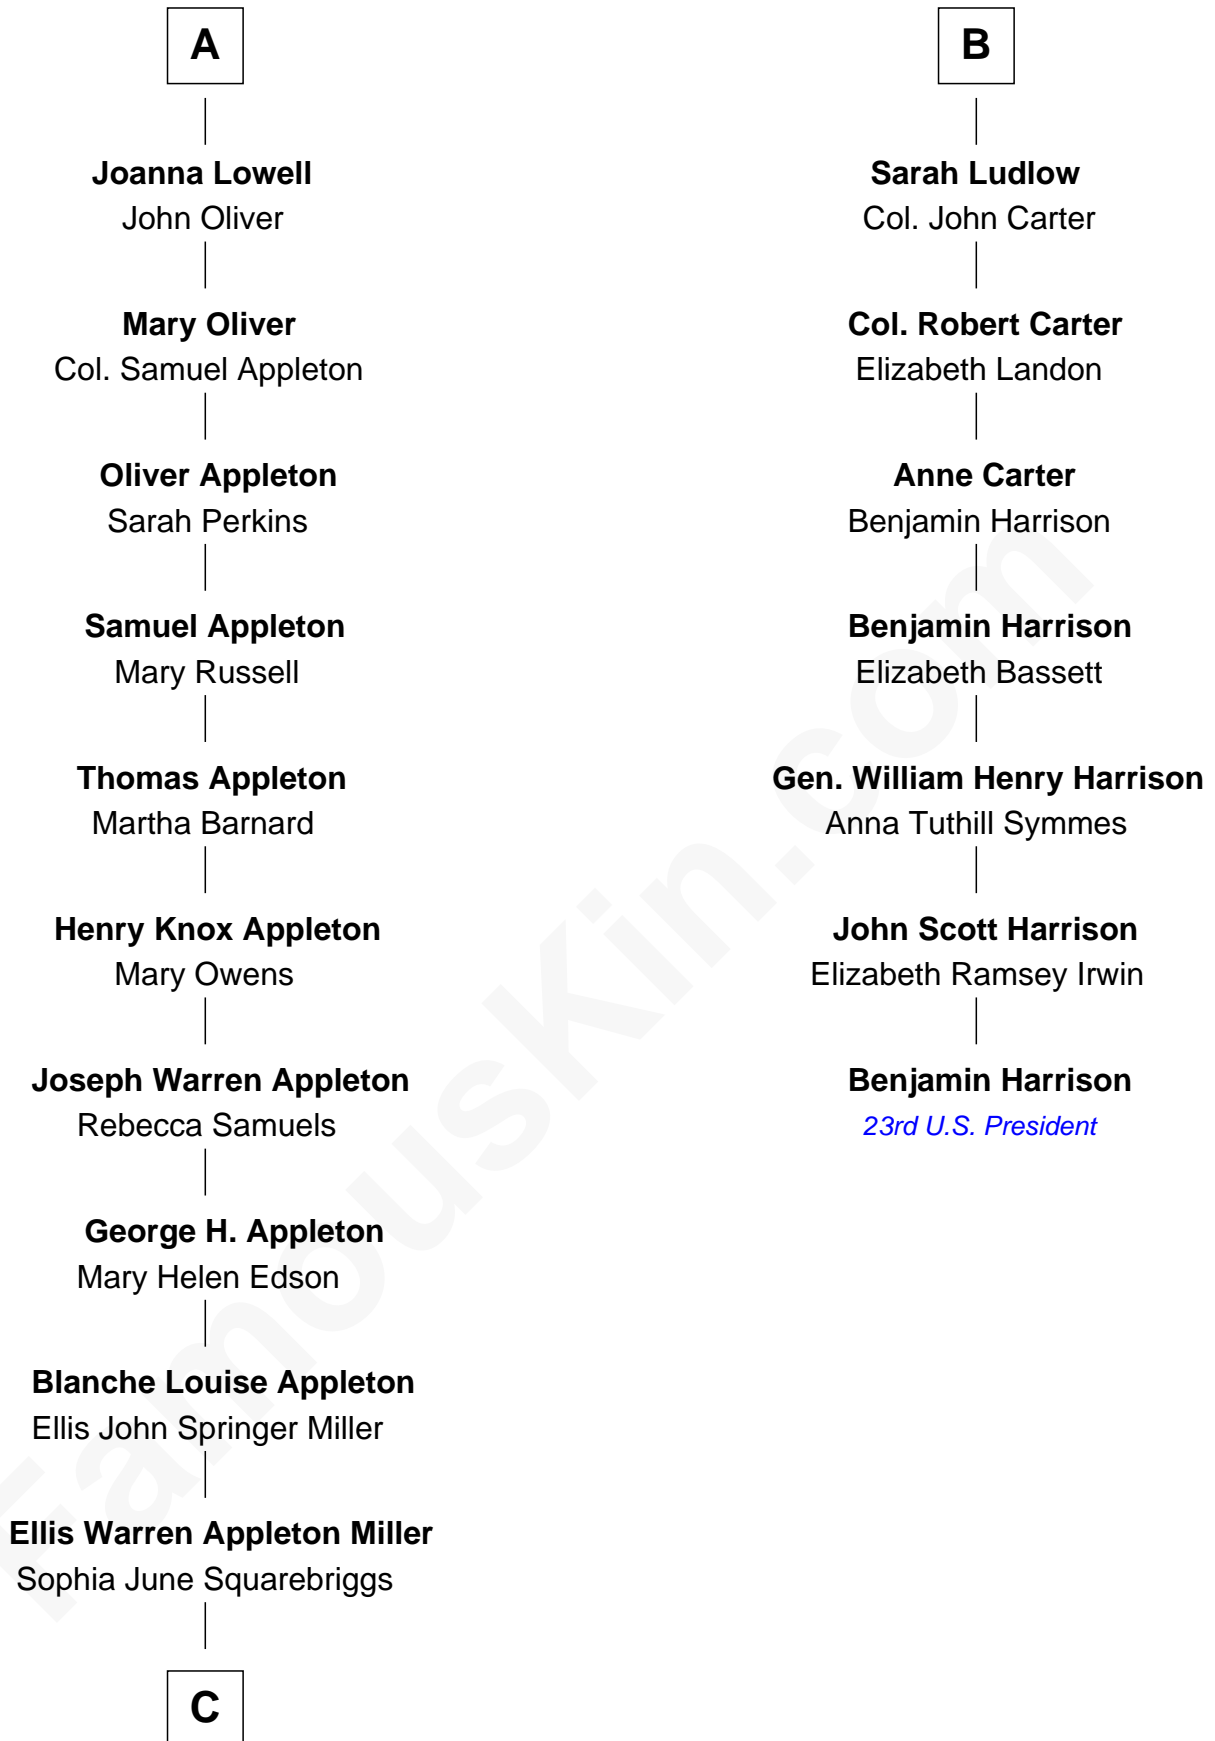

**FamousKin.com**  
**Relationship Chart of**  
**Marie-Chantal Miller**  
*Crown Princess of Greece*

13th cousin 5 times removed of

**Benjamin Harrison**  
*23rd U.S. President*

C

Robert Warren Miller  
Marie Clara Pesantes

Marie-Chantal Miller  
*Crown Princess of Greece*

FamousKin.com