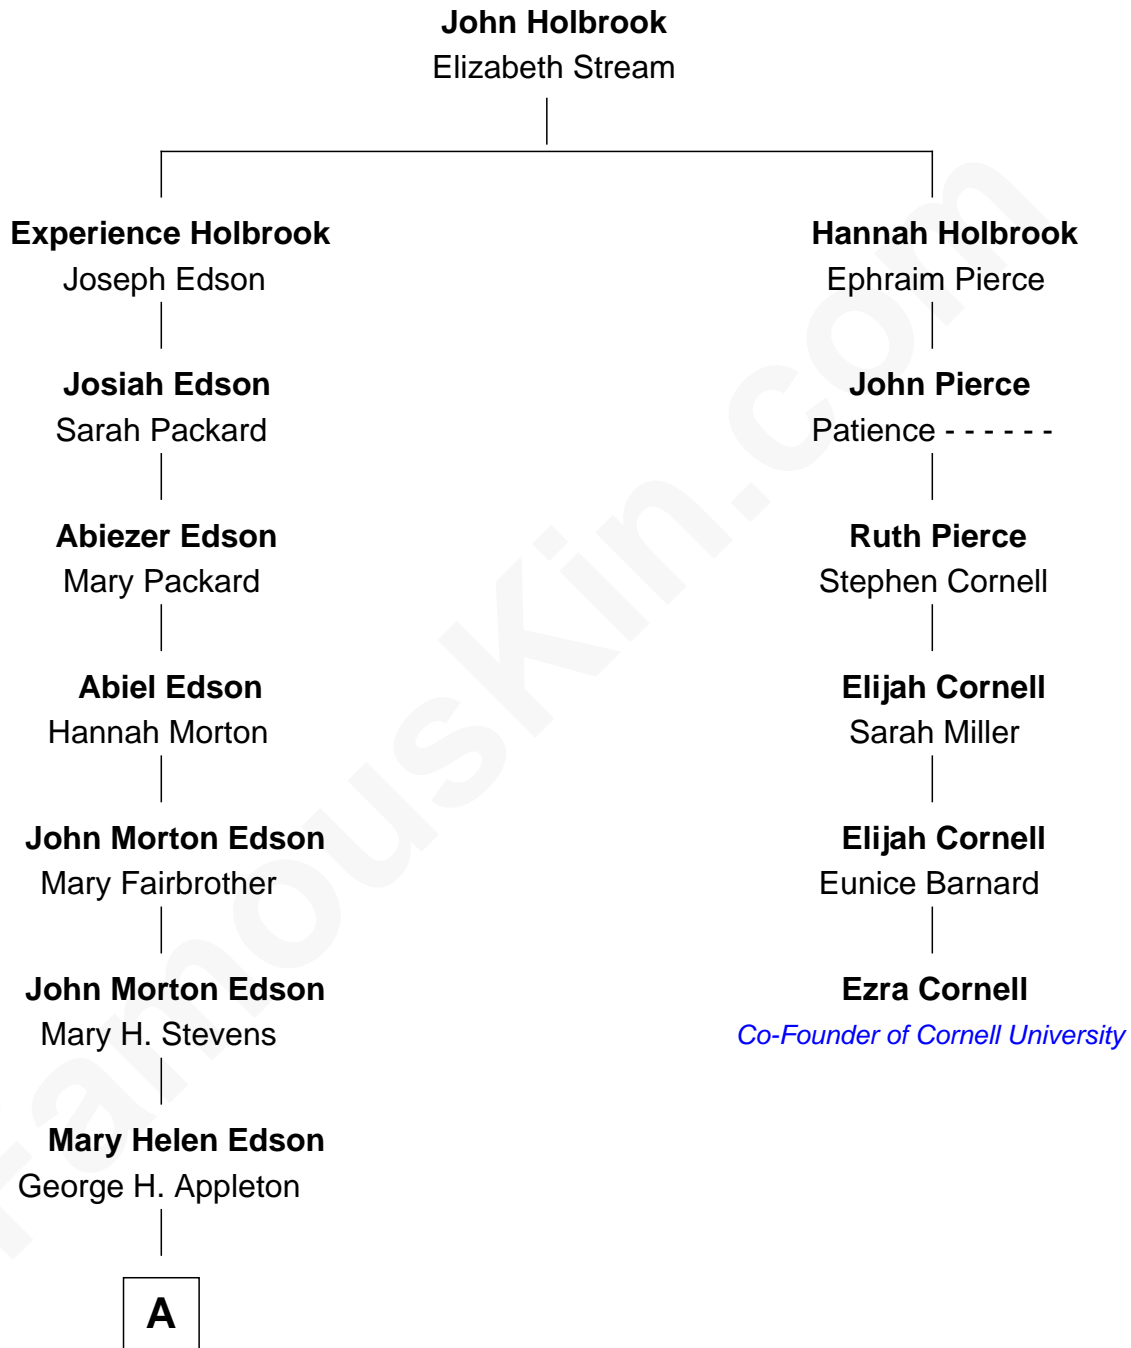

FamousKin.com
Relationship Chart of
Marie-Chantal Miller
Crown Princess of Greece

5th cousin 5 times removed of

Ezra Cornell

Co-Founder of Cornell University, Founder of Western Union

A

—
Blanche Louise Appleton

Ellis John Springer Miller

—
Ellis Warren Appleton Miller

Sophia June Squarebriggs

—
Robert Warren Miller

Marie Clara Pesantes

—
Marie-Chantal Miller

Crown Princess of Greece