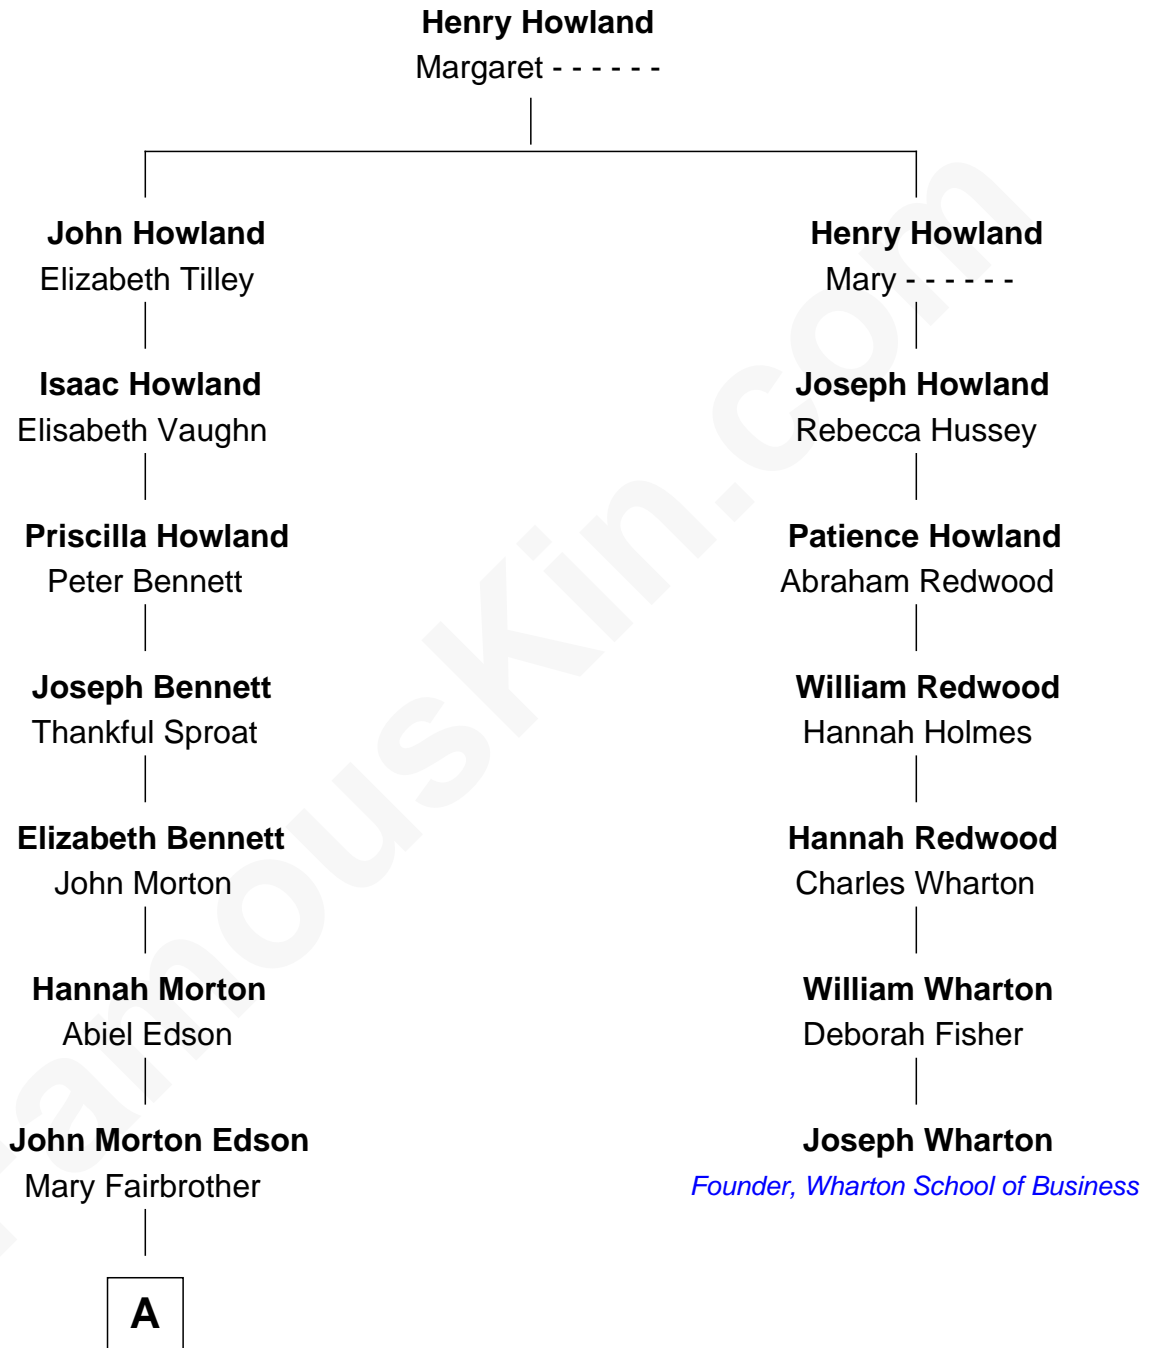

FamousKin.com
Relationship Chart of
Marie-Chantal Miller
Crown Princess of Greece

6th cousin 6 times removed of

Joseph Wharton
Founder of the Wharton School of Business

A

John Morton Edson

Mary H. Stevens

Mary Helen Edson

George H. Appleton

Blanche Louise Appleton

Ellis John Springer Miller

Ellis Warren Appleton Miller

Sophia June Squarebriggs

Robert Warren Miller

Marie Clara Pesantes

Marie-Chantal Miller