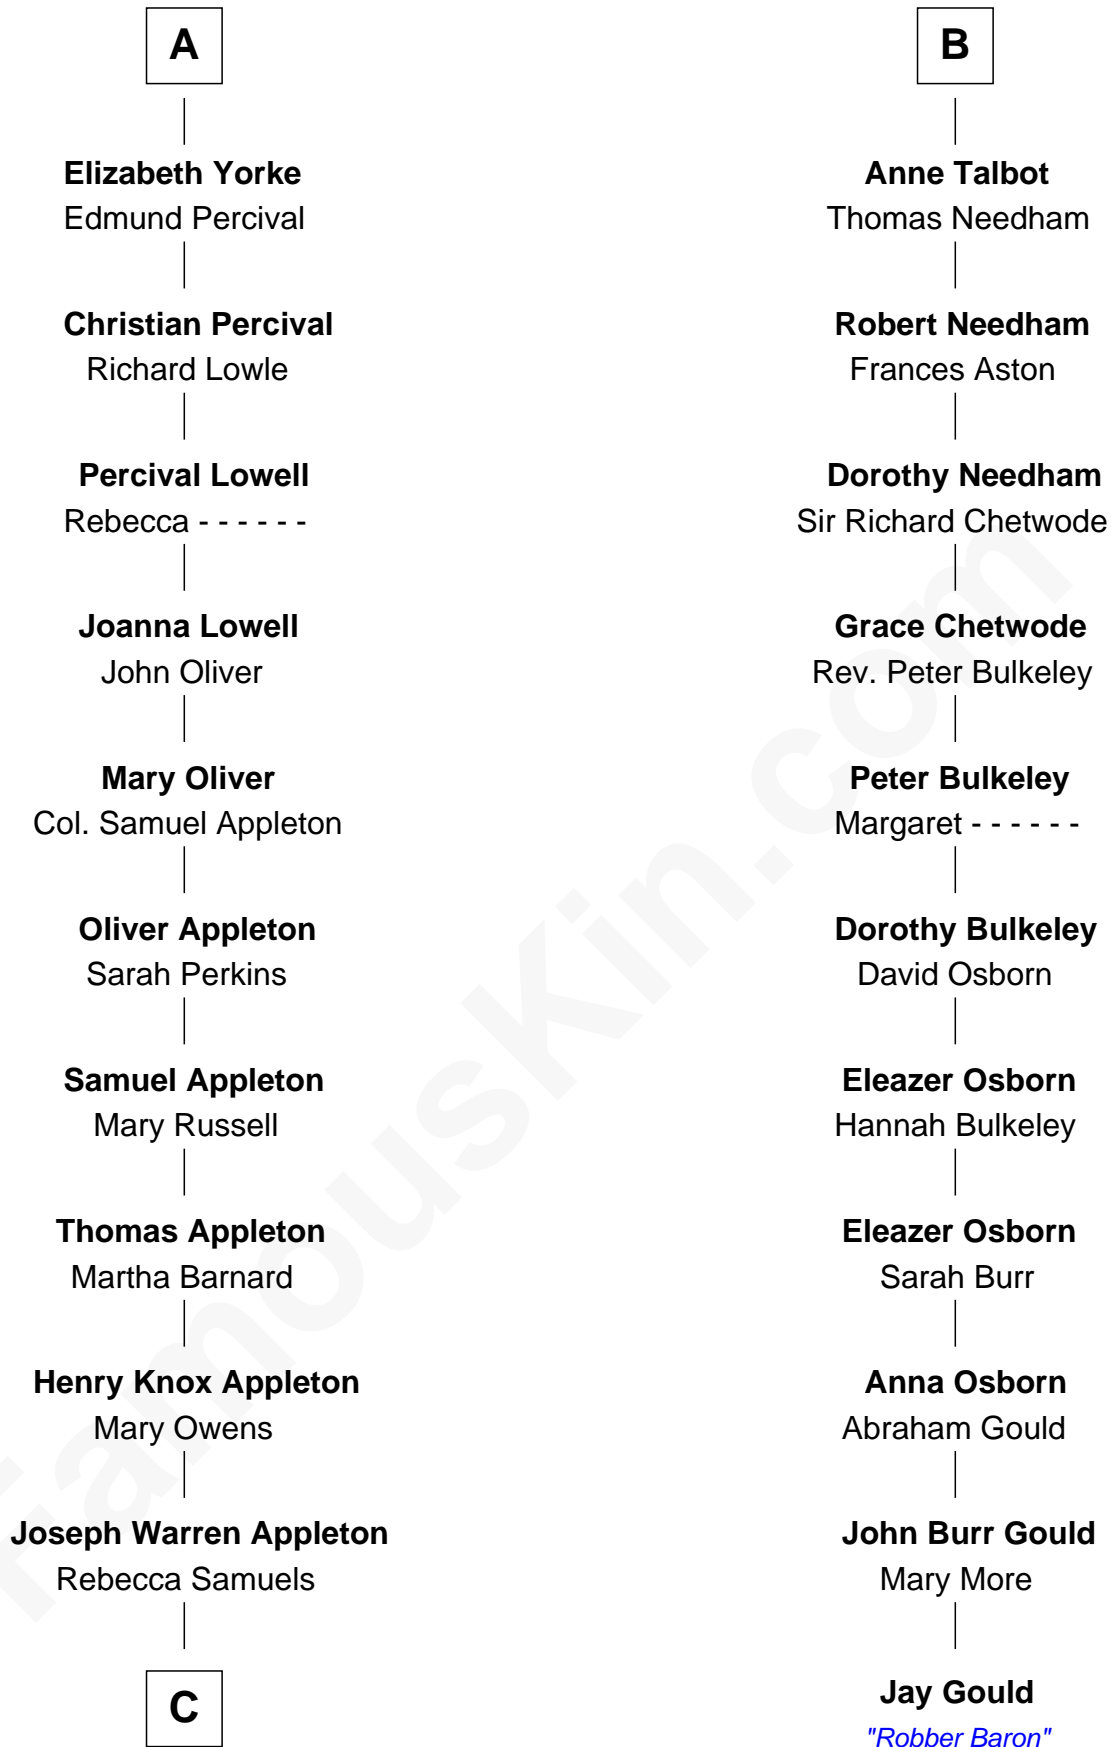

FamousKin.com
Relationship Chart of
Marie-Chantal Miller
Crown Princess of Greece

17th cousin 4 times removed of
Jay Gould
American Railroad "Robber Baron"

C

George H. Appleton

Mary Helen Edson

Blanche Louise Appleton

Ellis John Springer Miller

Ellis Warren Appleton Miller

Sophia June Squarebriggs

Robert Warren Miller

Marie Clara Pesantes

Marie-Chantal Miller

Crown Princess of Greece