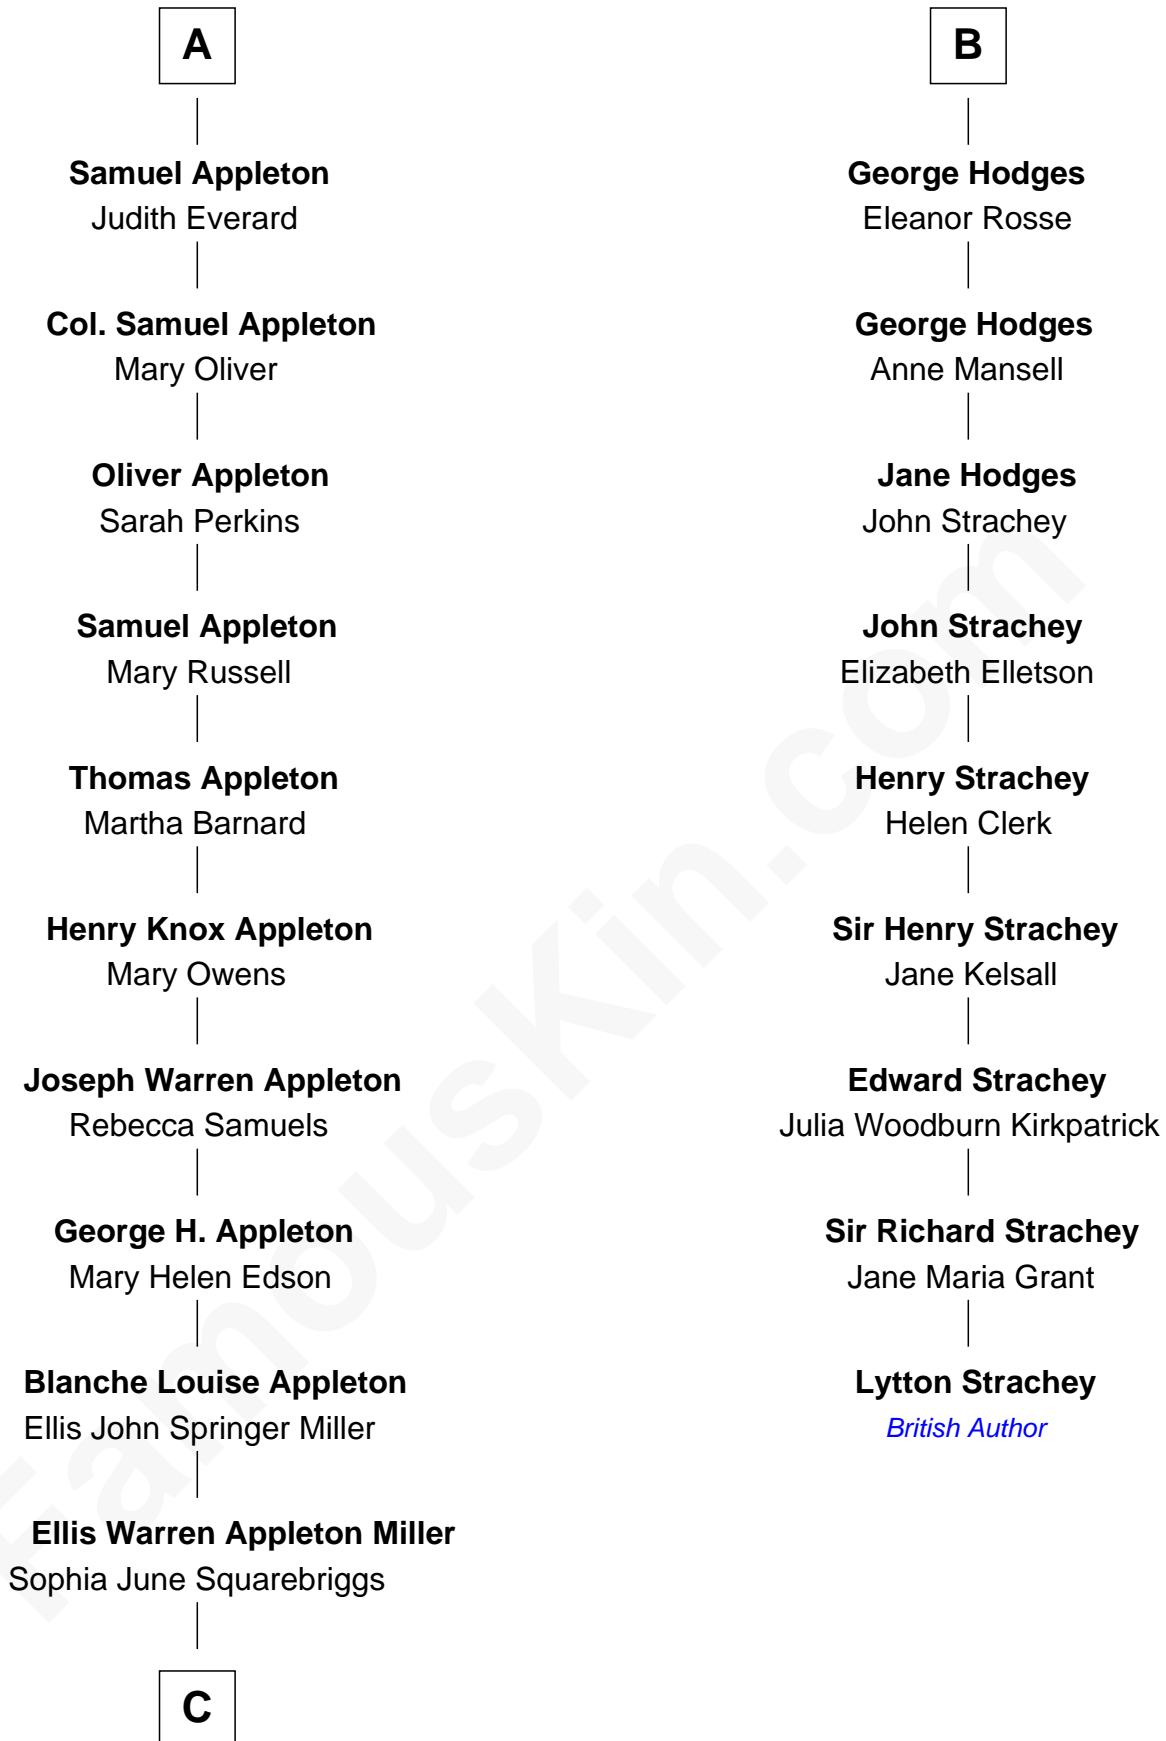

FamousKin.com
Relationship Chart of
Marie-Chantal Miller
Crown Princess of Greece

15th cousin 3 times removed of

Lytton Strachey
Author and Co-Founder of Bloomsbury Group

Gruffydd Fychan ap Gruffydd
 Elen ferch Thomas ap Llewelyn