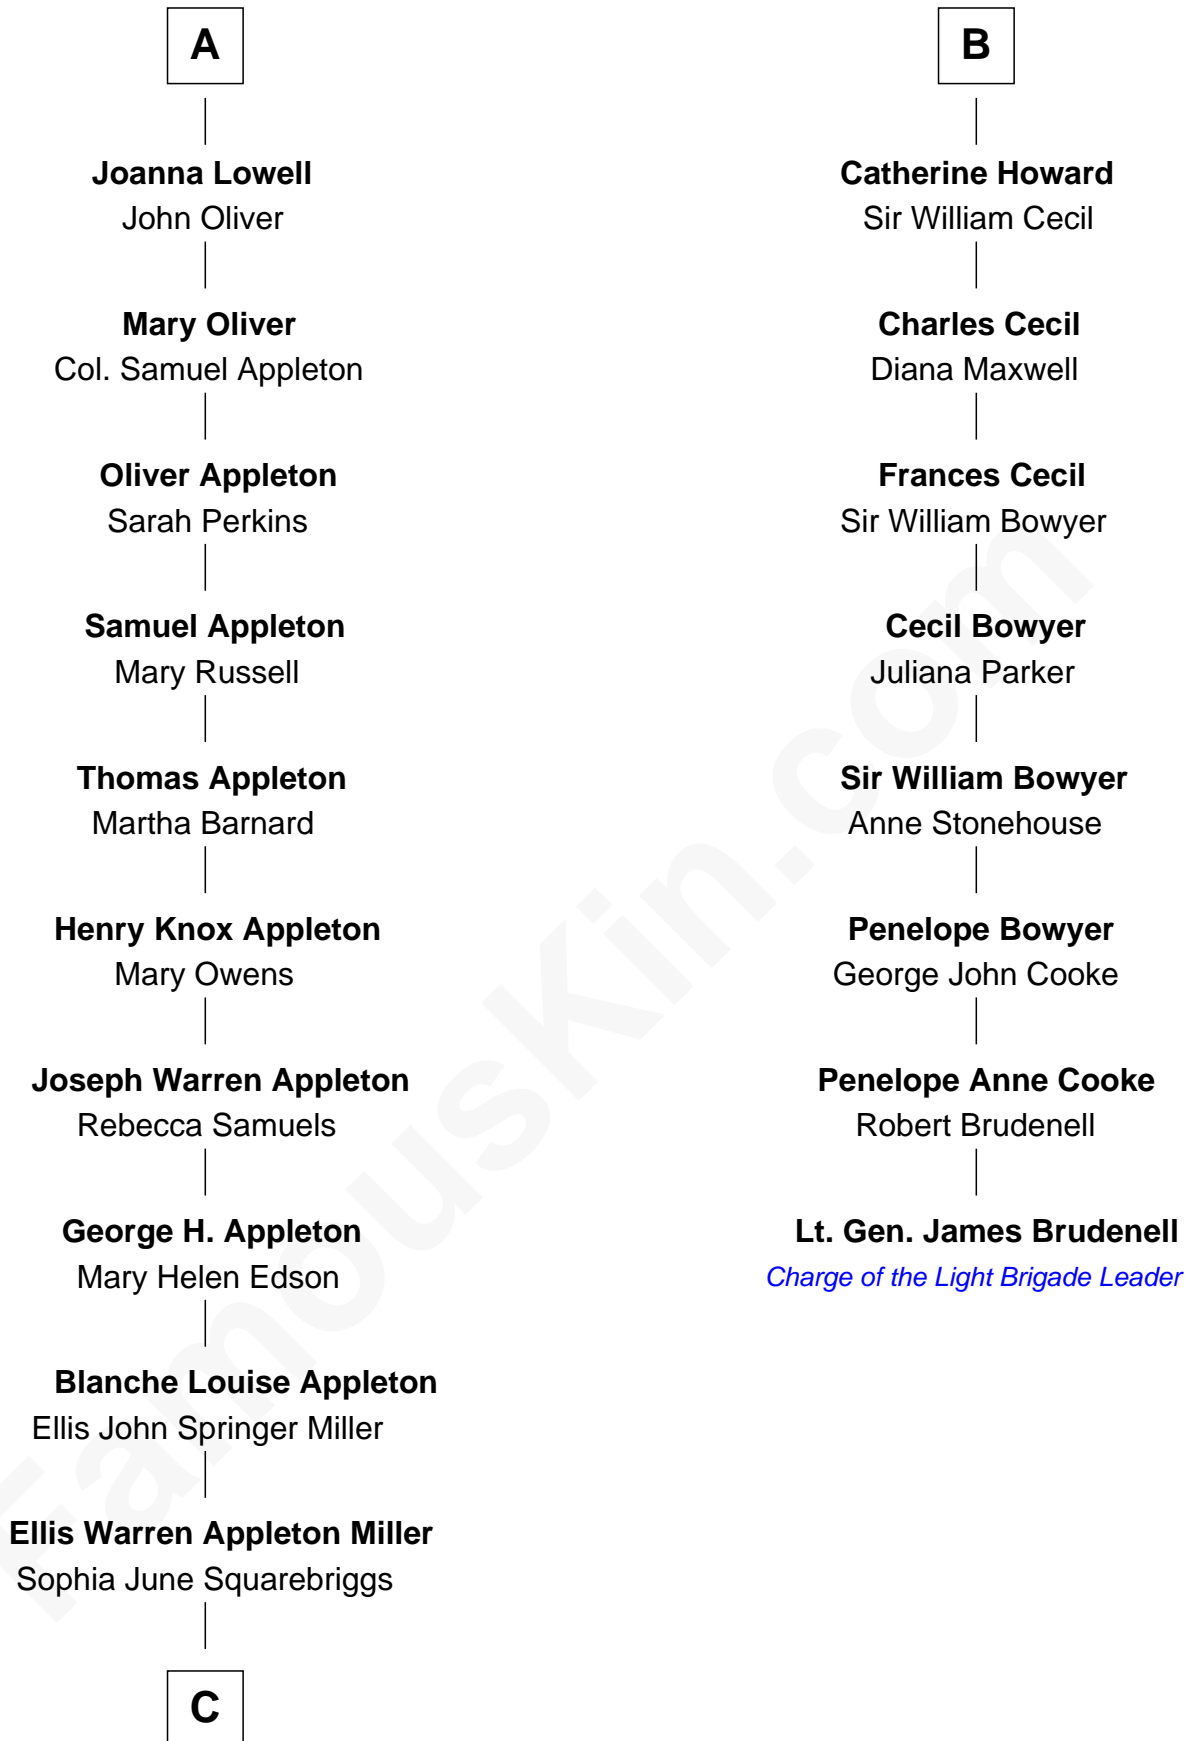

FamousKin.com
Relationship Chart of
Marie-Chantal Miller
Crown Princess of Greece

14th cousin 4 times removed of

Lt. Gen. James Brudenell
Leader of the "Charge of the Light Brigade"

C

Robert Warren Miller
Marie Clara Pesantes

Marie-Chantal Miller
Crown Princess of Greece

FamousKin.com