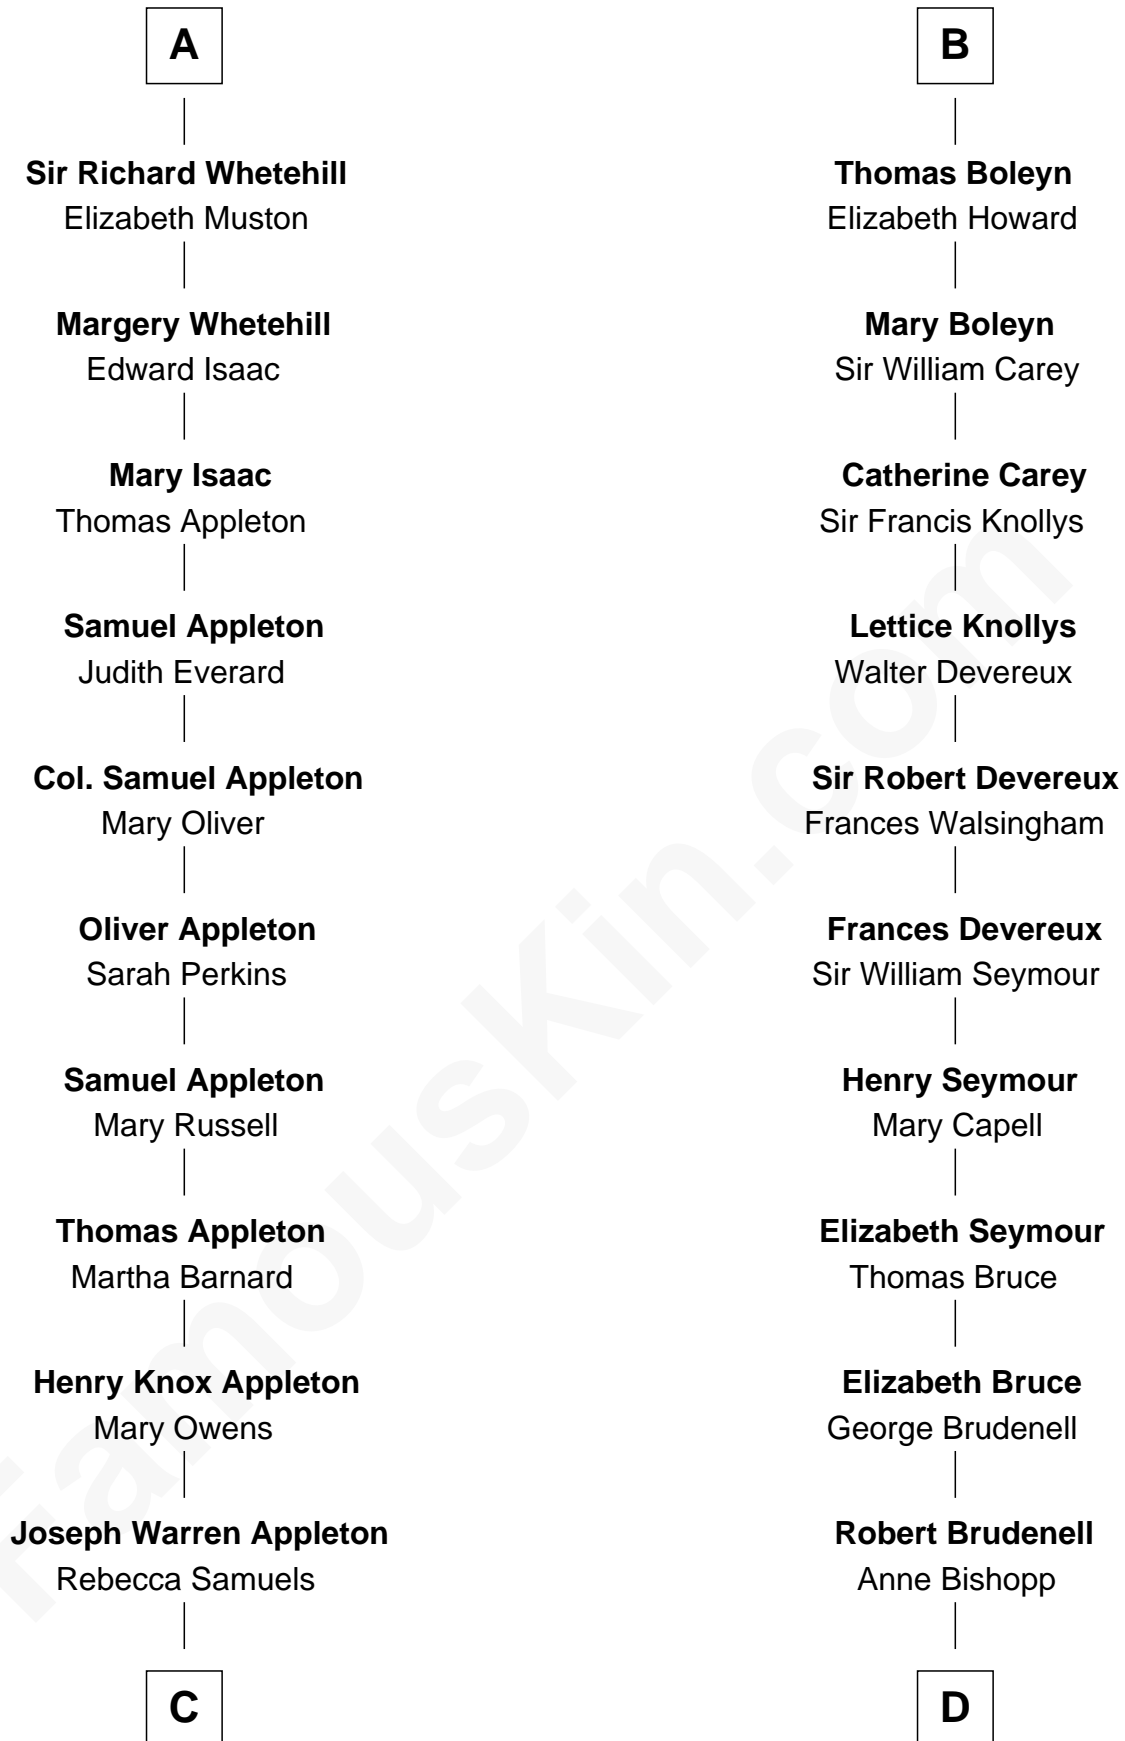

FamousKin.com
Relationship Chart of
Marie-Chantal Miller
Crown Princess of Greece

18th cousin 3 times removed of

Lt. Gen. James Brudenell
Leader of the "Charge of the Light Brigade"

C

George H. Appleton

Mary Helen Edson

Blanche Louise Appleton

Ellis John Springer Miller

Ellis Warren Appleton Miller

Sophia June Squarebriggs

Robert Warren Miller

Marie Clara Pesantes

Marie-Chantal Miller

Crown Princess of Greece