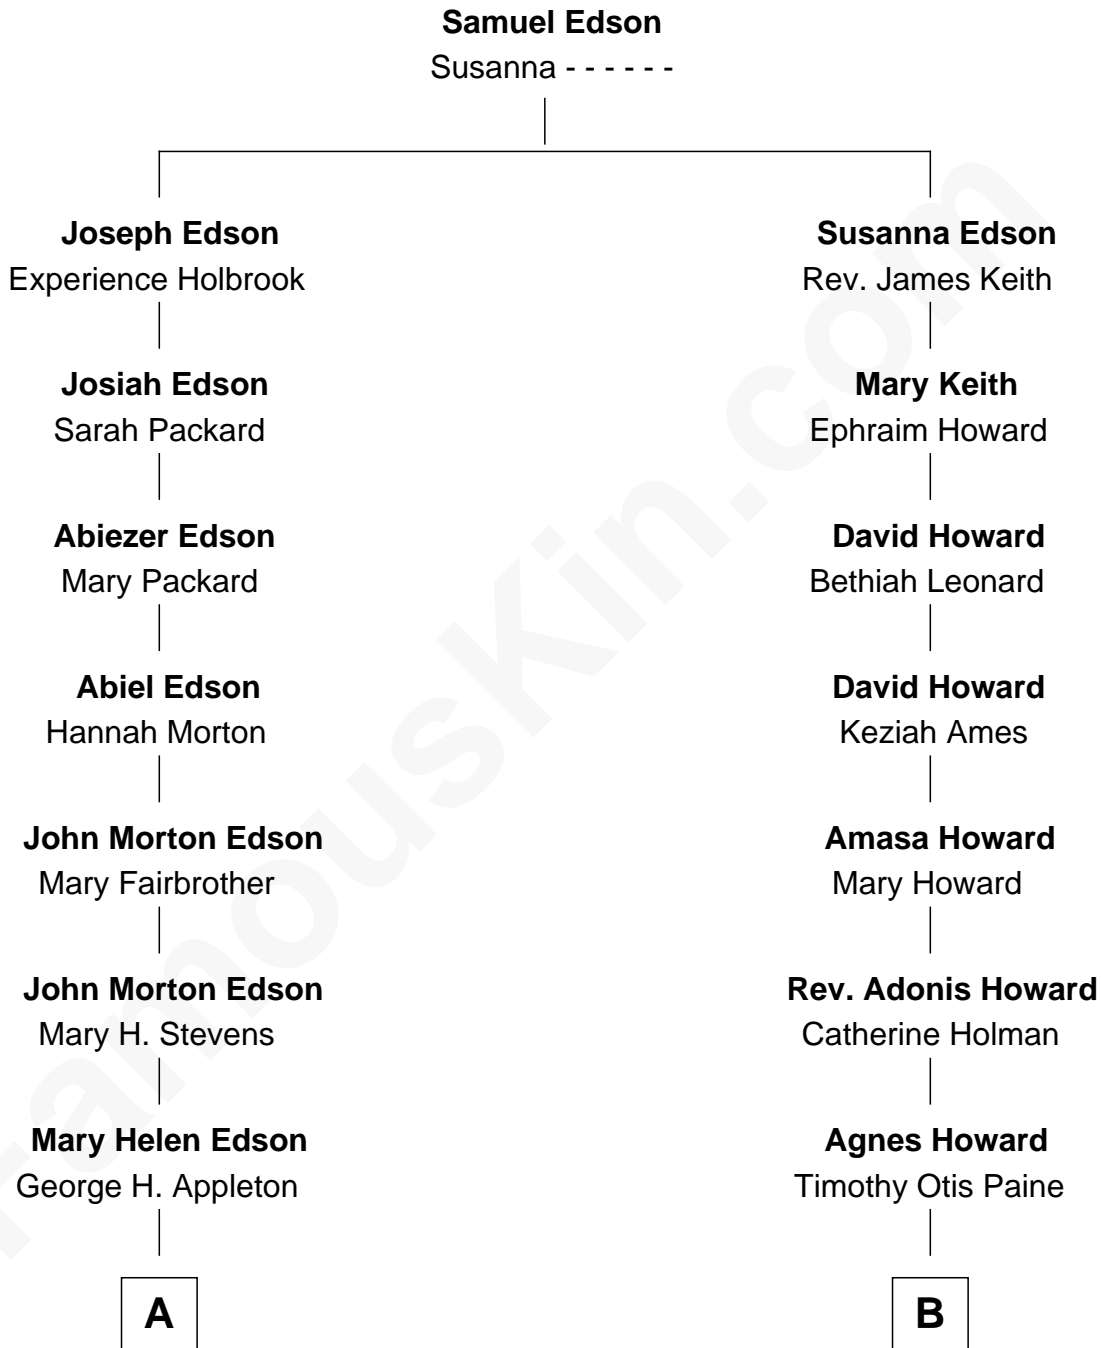

FamousKin.com Relationship Chart of

Marie-Chantal Miller
Crown Princess of Greece

10th cousin of

Amy Grant
Christian/Pop Singer and Songwriter

A

Blanche Louise Appleton

Ellis John Springer Miller

Ellis Warren Appleton Miller