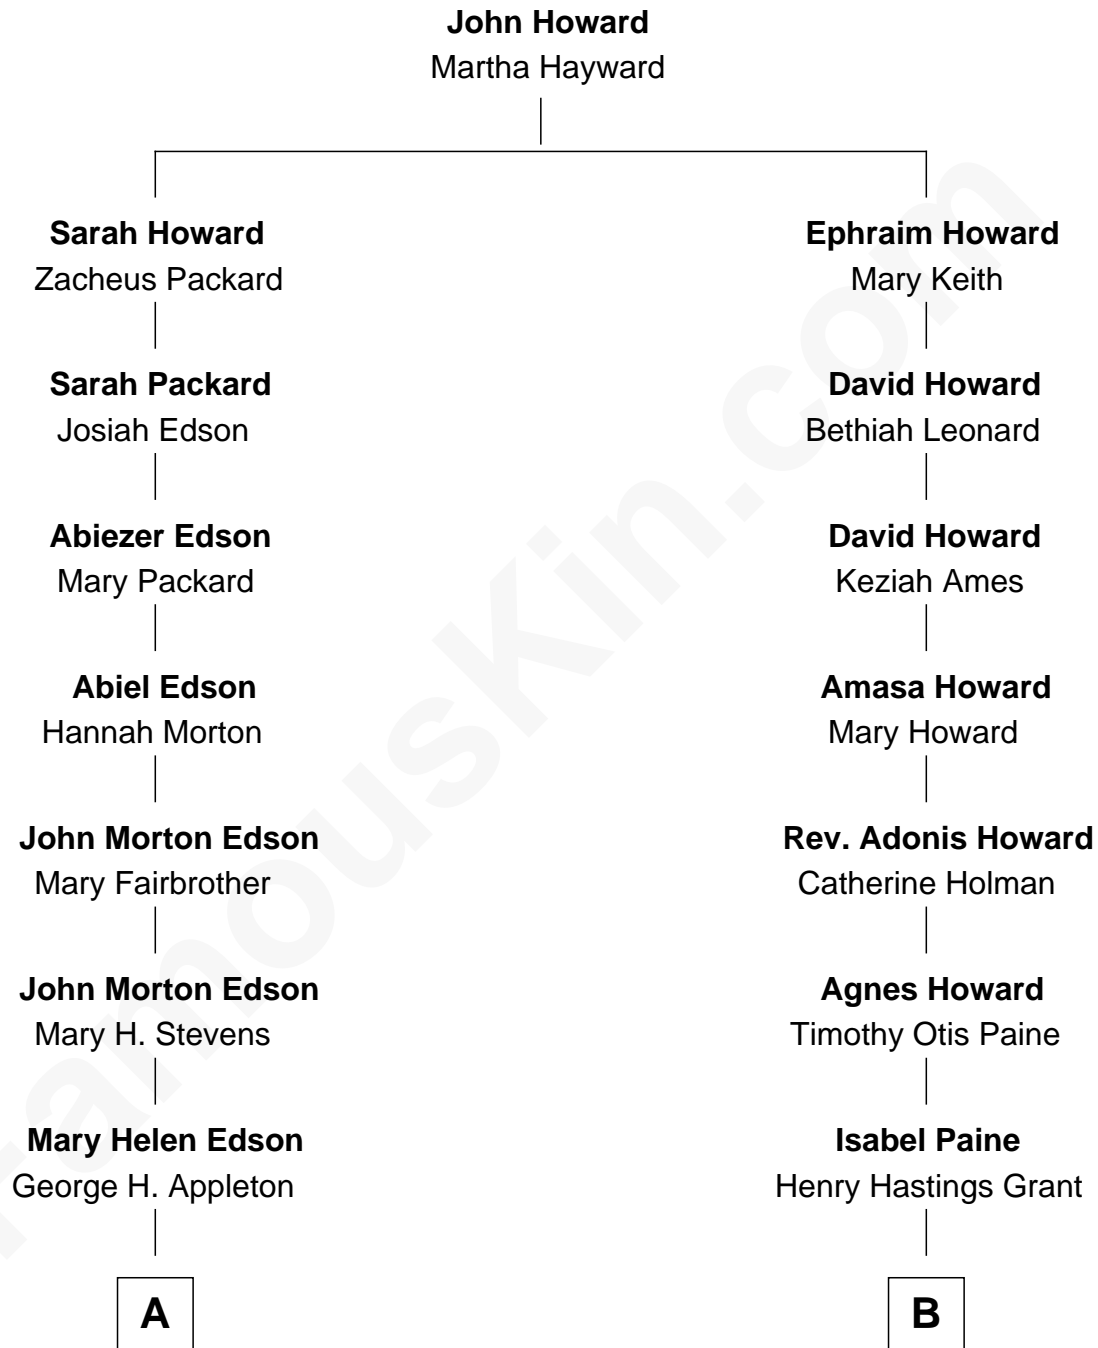

FamousKin.com
Relationship Chart of
Marie-Chantal Miller
Crown Princess of Greece

9th cousin 1 time removed of
Amy Grant
Christian/Pop Singer and Songwriter

A

Blanche Louise Appleton

Ellis John Springer Miller

Ellis Warren Appleton Miller

Sophia June Squarebriggs

Robert Warren Miller

Marie Clara Pesantes

Marie-Chantal Miller

Crown Princess of Greece

B

Otis Paine Grant