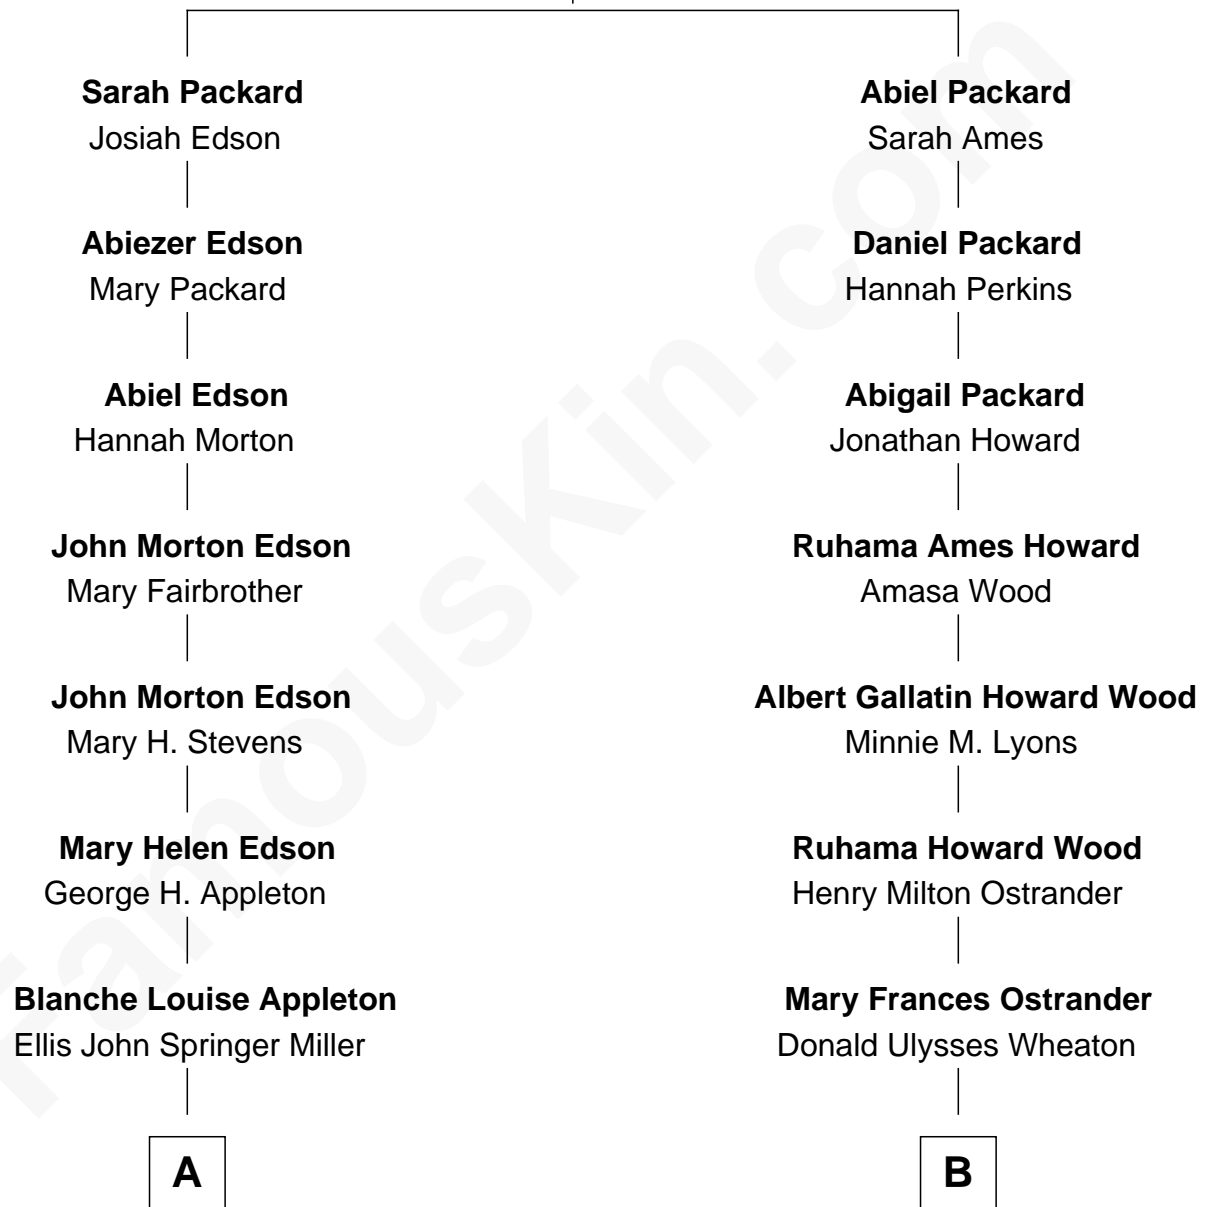

# FamousKin.com Relationship Chart of

**Marie-Chantal Miller**  
*Crown Princess of Greece*

9th cousin of

**Wil Wheaton**  
*TV and Movie Actor*

**Zacheus Packard**  
Sarah Howard

**A**

**Ellis Warren Appleton Miller**

Sophia June Squarebriggs

**Robert Warren Miller**

Marie Clara Pesantes

**Marie-Chantal Miller**

*Crown Princess of Greece*

**B**

**Richard William Wheaton**

Dorothy Virginia Morton