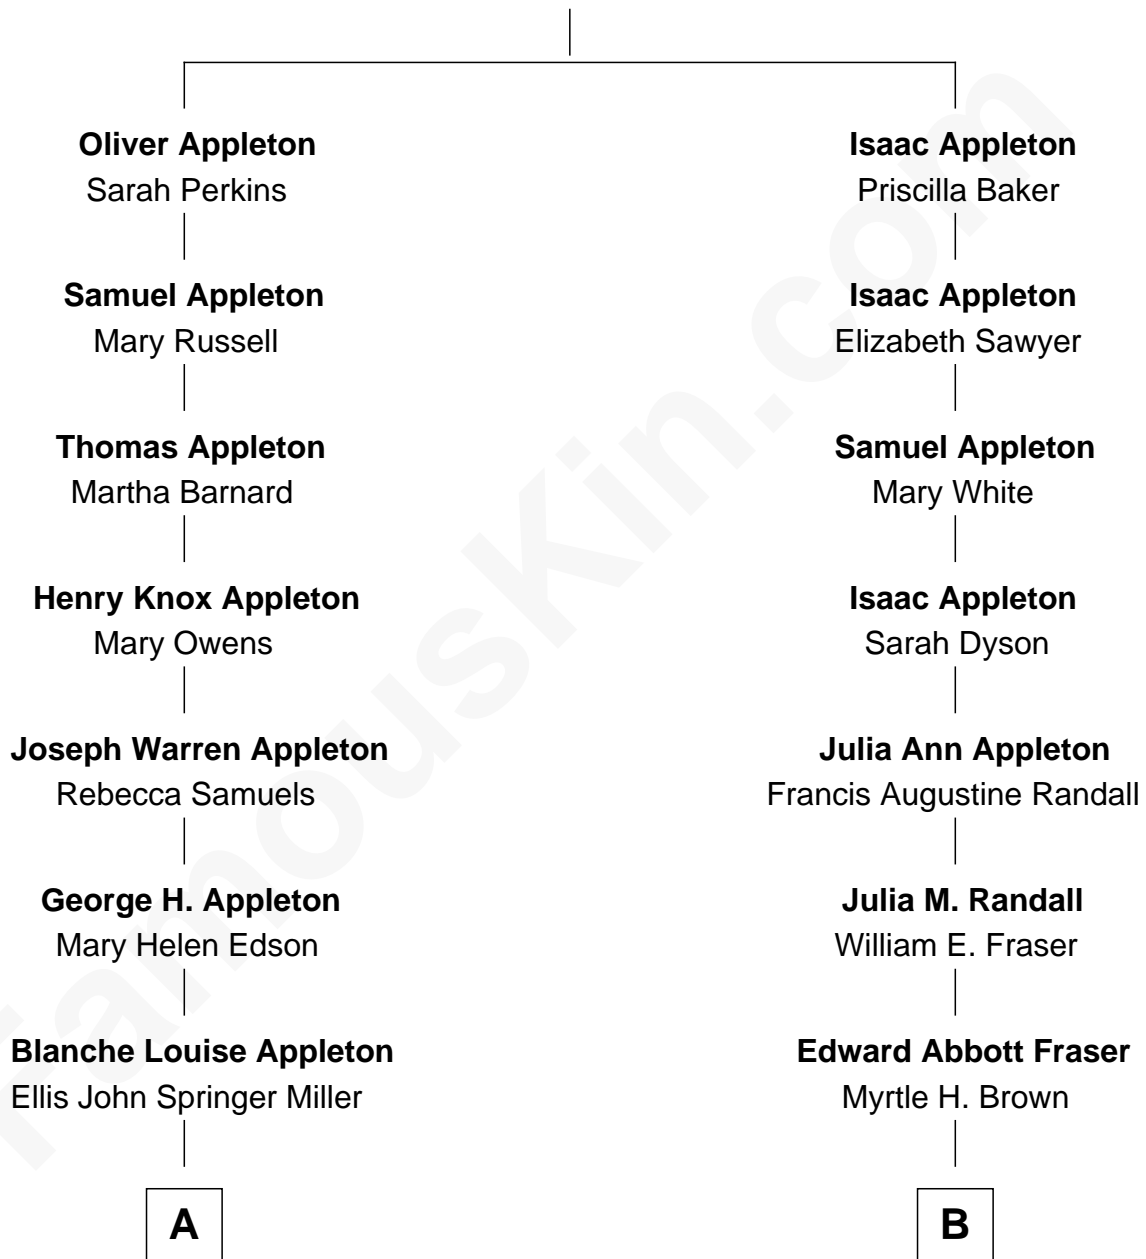

FamousKin.com Relationship Chart of

Marie-Chantal Miller
Crown Princess of Greece

9th cousin of

James Spader
TV and Movie Actor

Col. Samuel Appleton
Mary Oliver

FamousKin.com