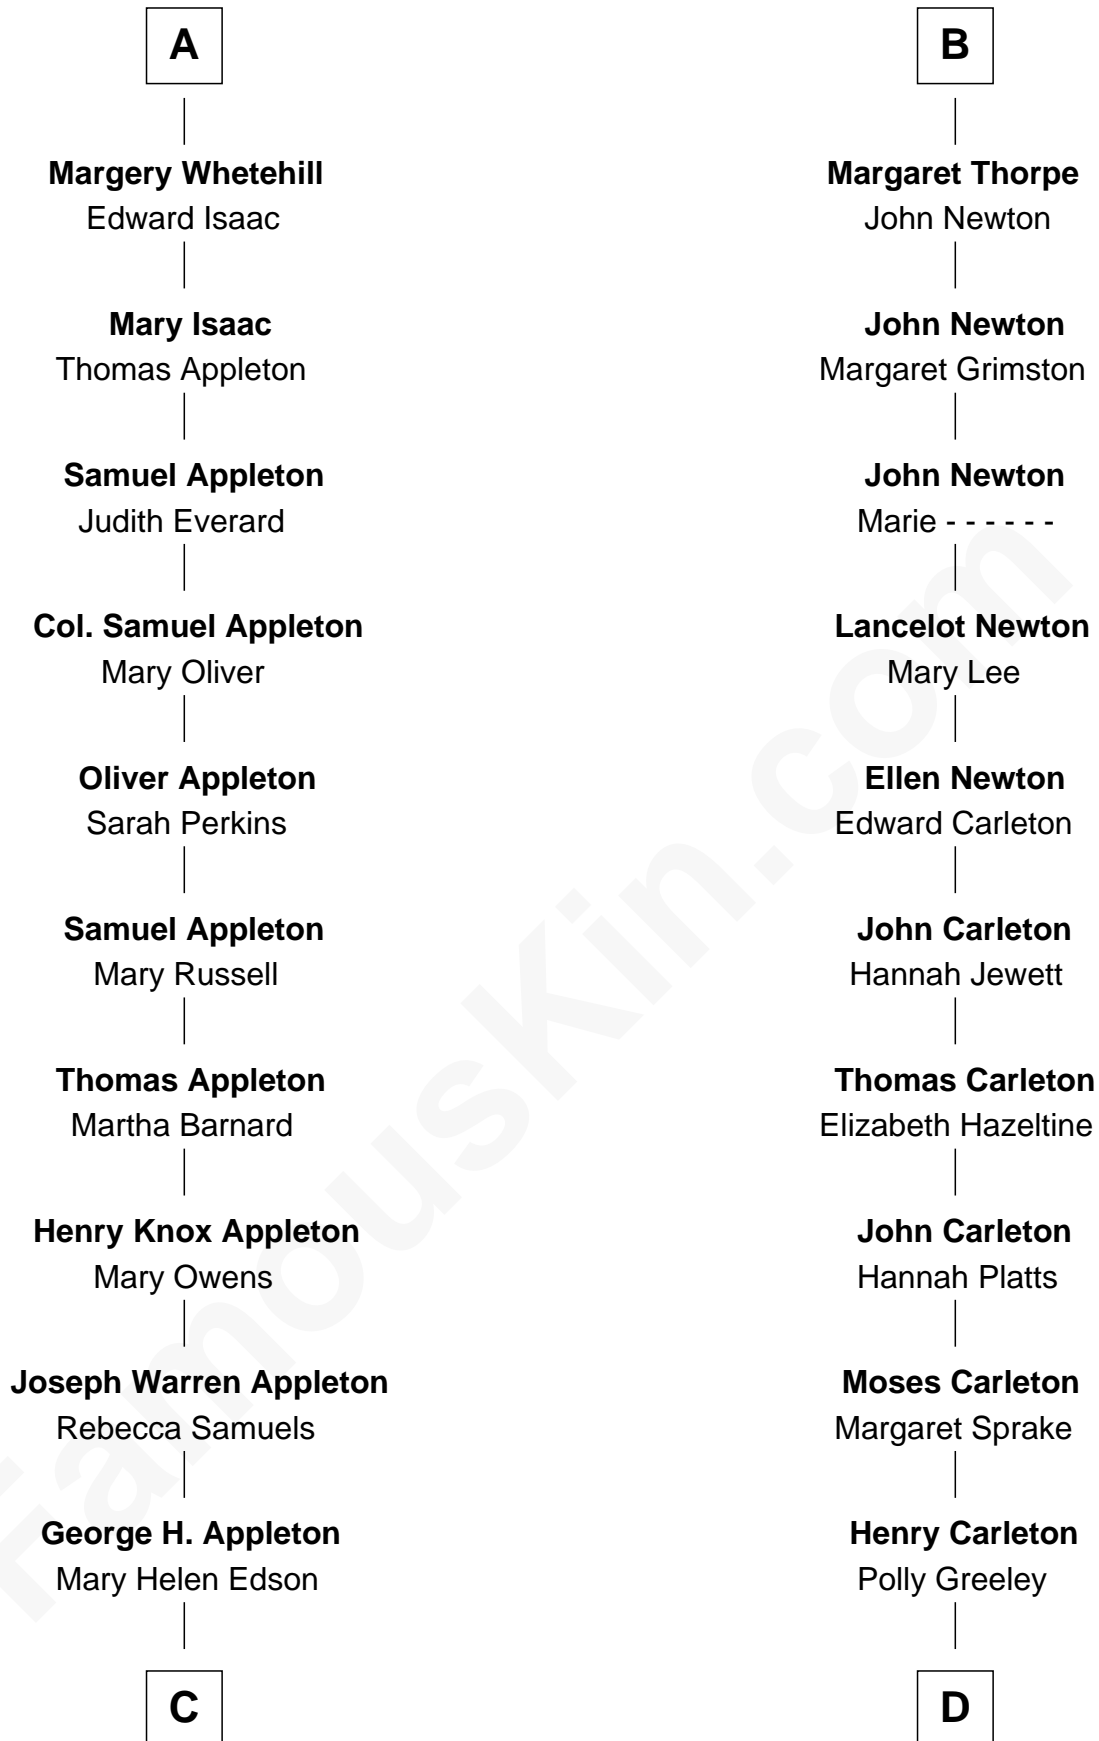

# FamousKin.com Relationship Chart of

**Marie-Chantal Miller**  
*Crown Princess of Greece*

18th cousin 2 times removed of

**Charles A. Pillsbury**  
*Co-Founder of C.A. Pillsbury Co.*

**C**

**Blanche Louise Appleton**

Ellis John Springer Miller

**Ellis Warren Appleton Miller**

Sophia June Squarebriggs

**Robert Warren Miller**

Marie Clara Pesantes

**Marie-Chantal Miller**

*Crown Princess of Greece*

**D**