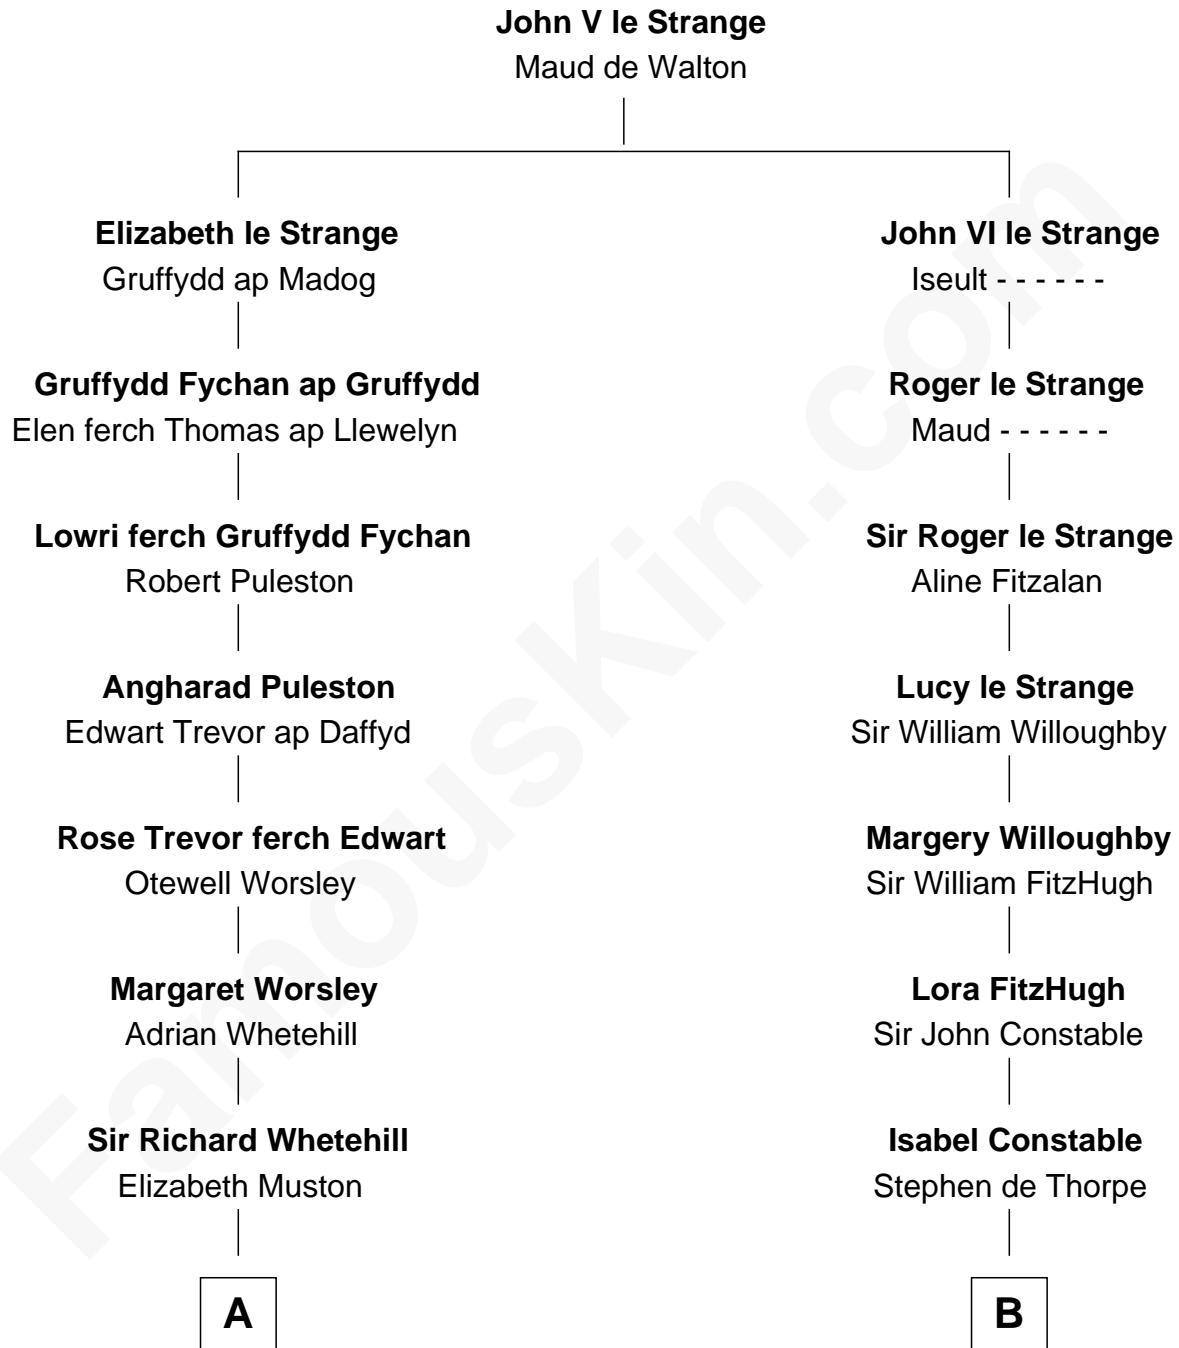

# FamousKin.com Relationship Chart of

**Marie-Chantal Miller**  
*Crown Princess of Greece*

18th cousin 2 times removed of

**Charles A. Pillsbury**  
*Co-Founder of C.A. Pillsbury Co.*

**C**

**Blanche Louise Appleton**

Ellis John Springer Miller

**Ellis Warren Appleton Miller**

Sophia June Squarebriggs

**Robert Warren Miller**

Marie Clara Pesantes

**Marie-Chantal Miller**

*Crown Princess of Greece*

**D**