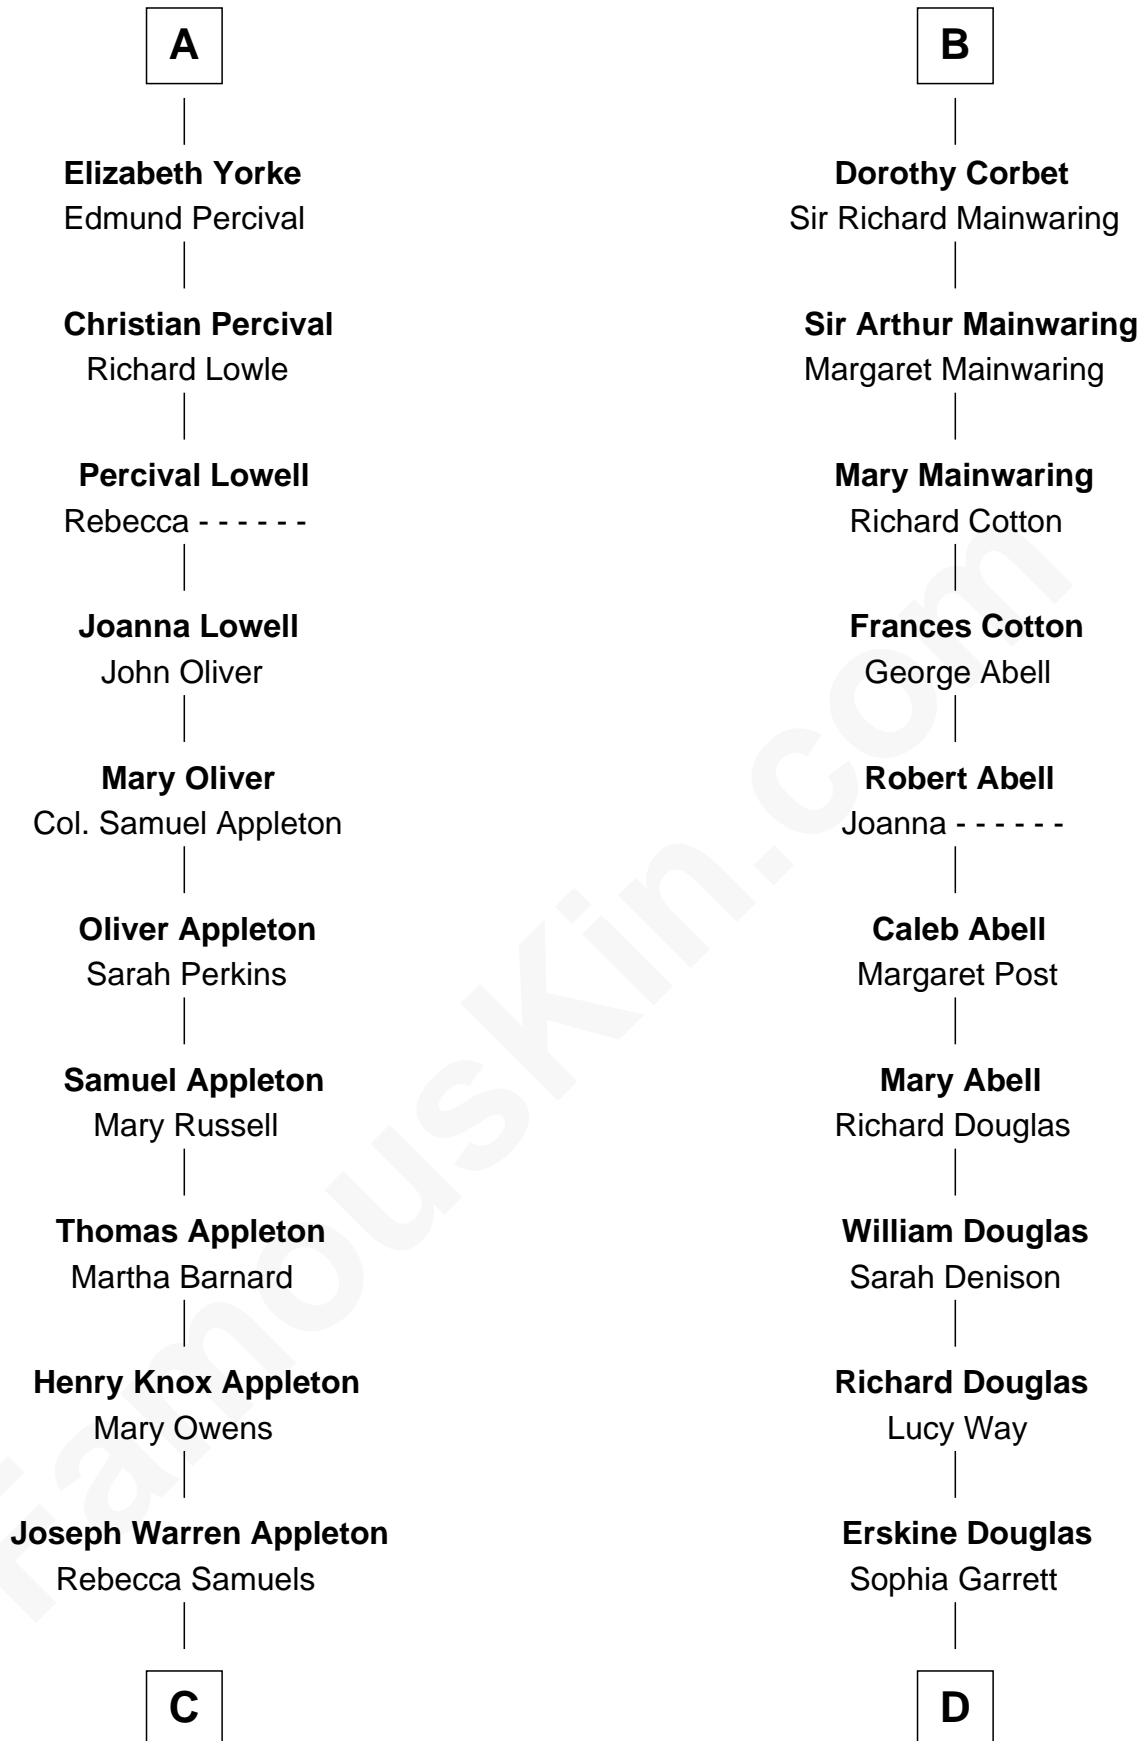

FamousKin.com Relationship Chart of

Marie-Chantal Miller
Crown Princess of Greece

21st cousin of

Illeana Douglas
TV and Movie Actress

Humphrey de Bohun
Elizabeth Plantagenet

C

George H. Appleton

Mary Helen Edson