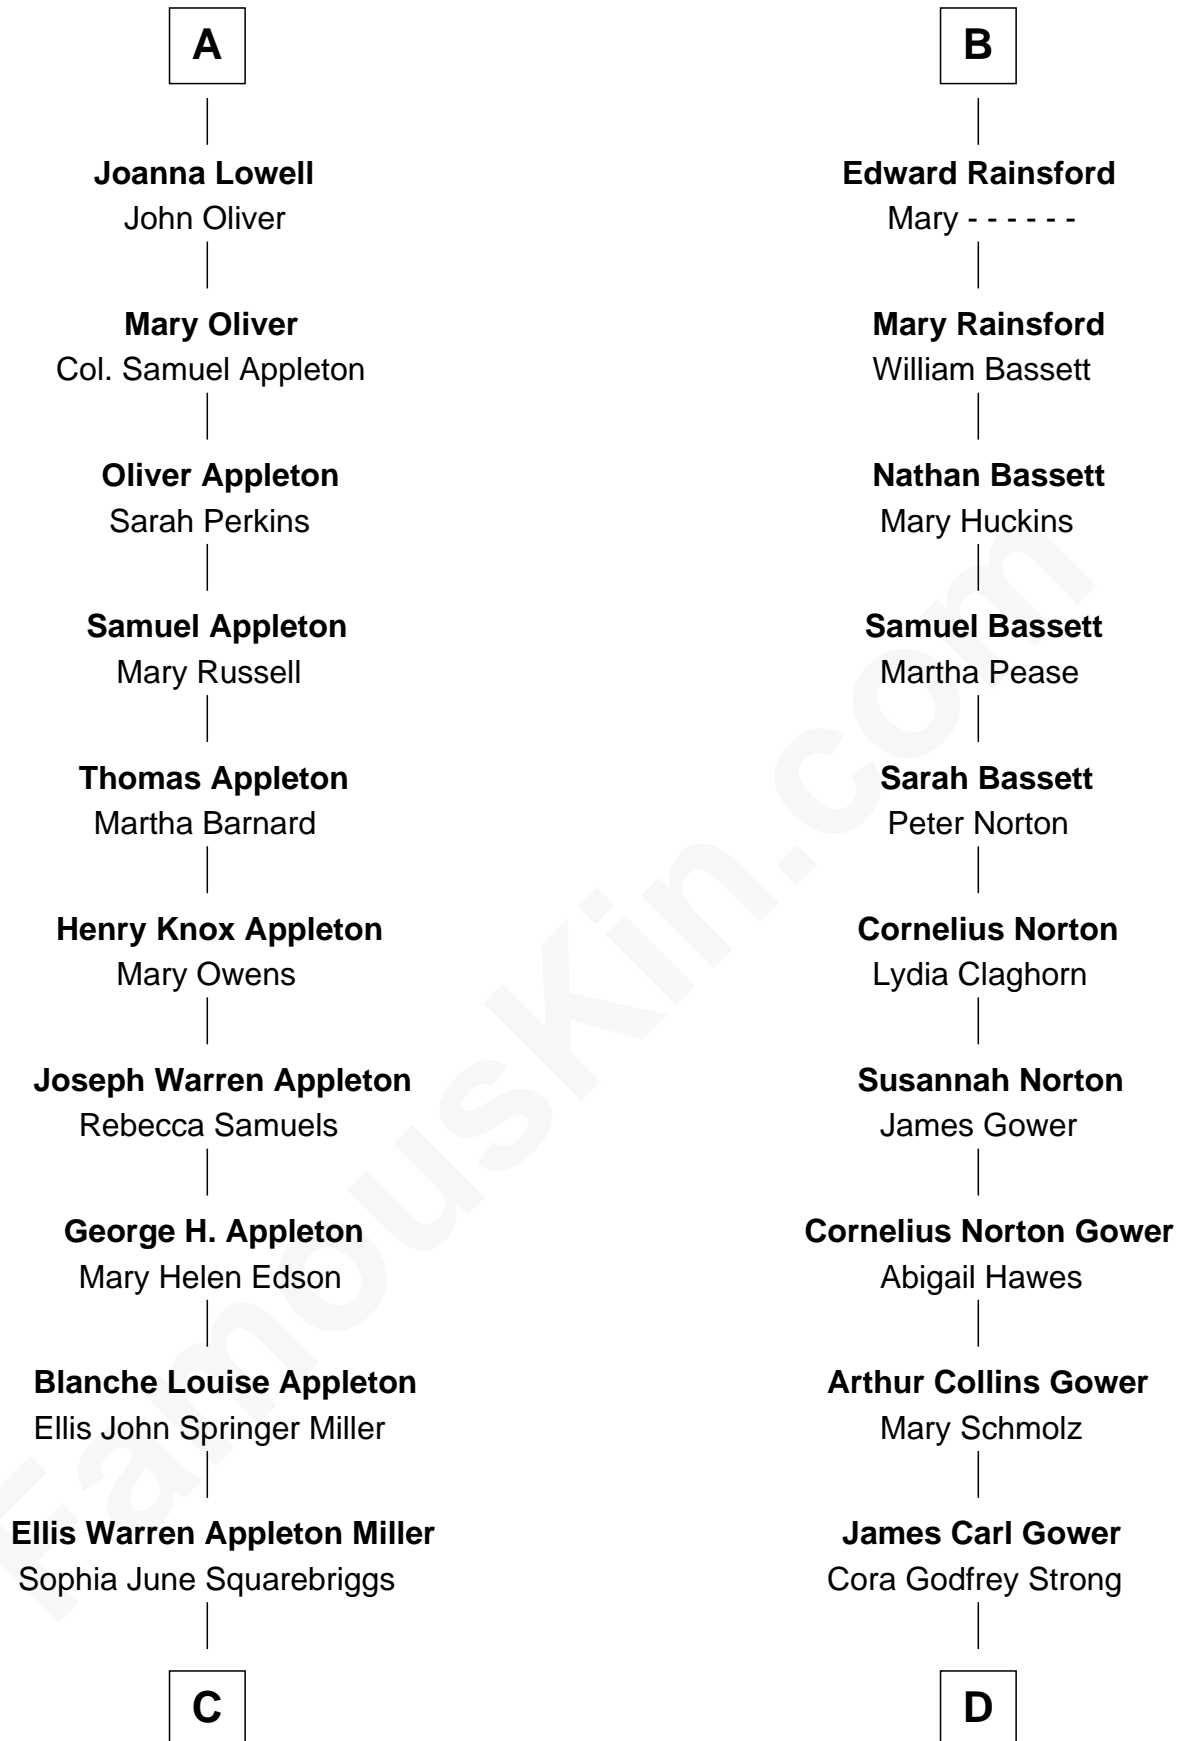

FamousKin.com Relationship Chart of

Marie-Chantal Miller
Crown Princess of Greece

18th cousin 1 time removed of

Sarah Palin
9th Governor of Alaska

Sir Walter Hungerford
Katherine Peverell

Elizabeth Hungerford
Sir Philip Courtenay

Elizabeth Courtnay
Sir James Luttrell

Sir Hugh Luttrell
Margaret Hill

Eleanor Luttrell
Roger Yorke

Elizabeth Yorke
Edmund Percival

Christian Percival
Richard Lowle

Percival Lowell
Rebecca - - - - -

A

Sir Robert Hungerford
Margaret Botreaux

Eleanor Hungerford
Sir John White

Robert White
Margaret Gainsford

Margaret White
John Kirton

Stephen Kirton
Margaret Offley

Thomas Kirton
Mary Sadler

Mary Kirton
Robert Rainsford

B

C

Robert Warren Miller
Marie Clara Pesantes

Marie-Chantal Miller
Crown Princess of Greece

D

Helen Louise Gower
Clement James Sheeran

Sarah Sheeran
Charles Richard Heath

Sarah Palin
9th Governor of Alaska

FamousKin.com