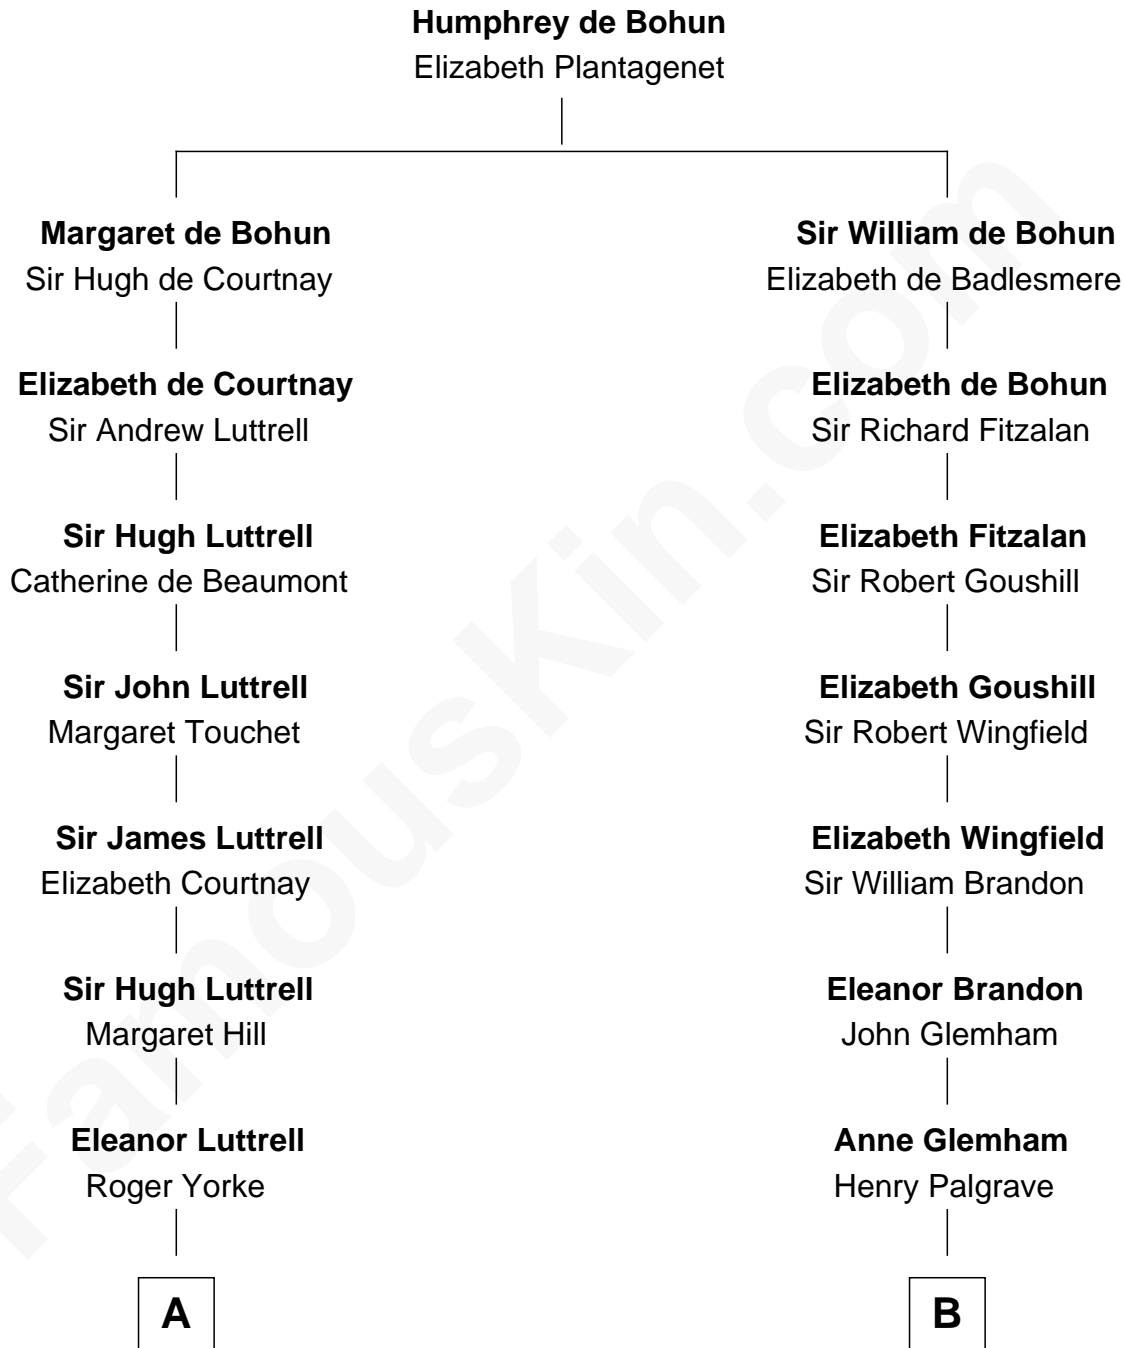

FamousKin.com
Relationship Chart of
Marie-Chantal Miller
Crown Princess of Greece

16th cousin 5 times removed of

Shubael D. Childs
Founder of S.D. Childs & Company

C

George H. Appleton

Mary Helen Edson

Blanche Louise Appleton