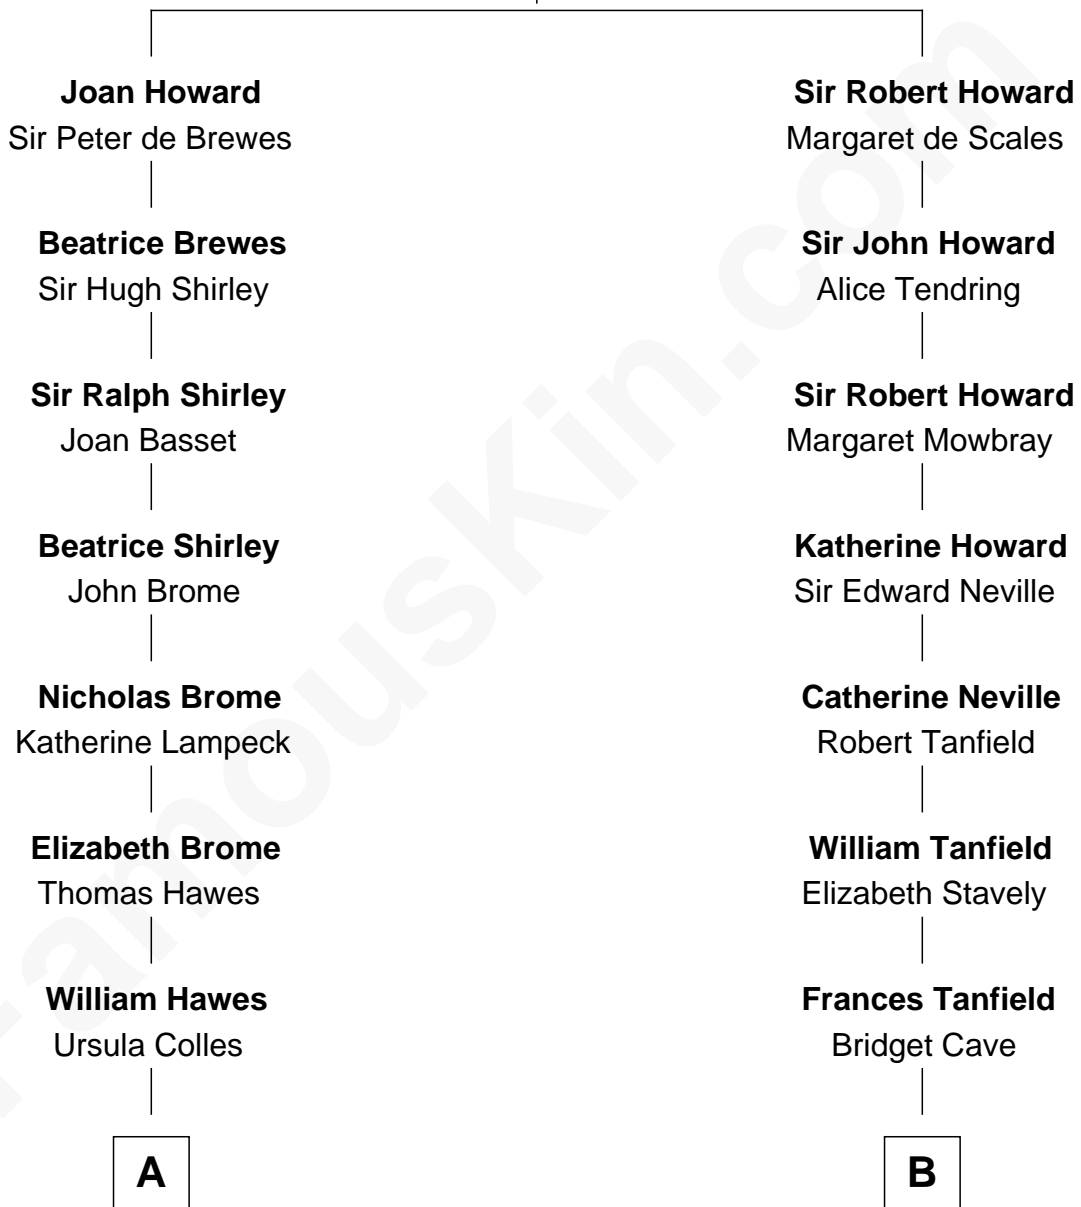

FamousKin.com
Relationship Chart of
Marie-Chantal Miller
Crown Princess of Greece

14th cousin 6 times removed of

Thomas Jefferson

3rd U.S. President and Signer of the Declaration of Independence

Sir John Howard

Alice de Bois

C

—
Blanche Louise Appleton

Ellis John Springer Miller

—
Ellis Warren Appleton Miller

Sophia June Squarebriggs

—
Robert Warren Miller

Marie Clara Pesantes