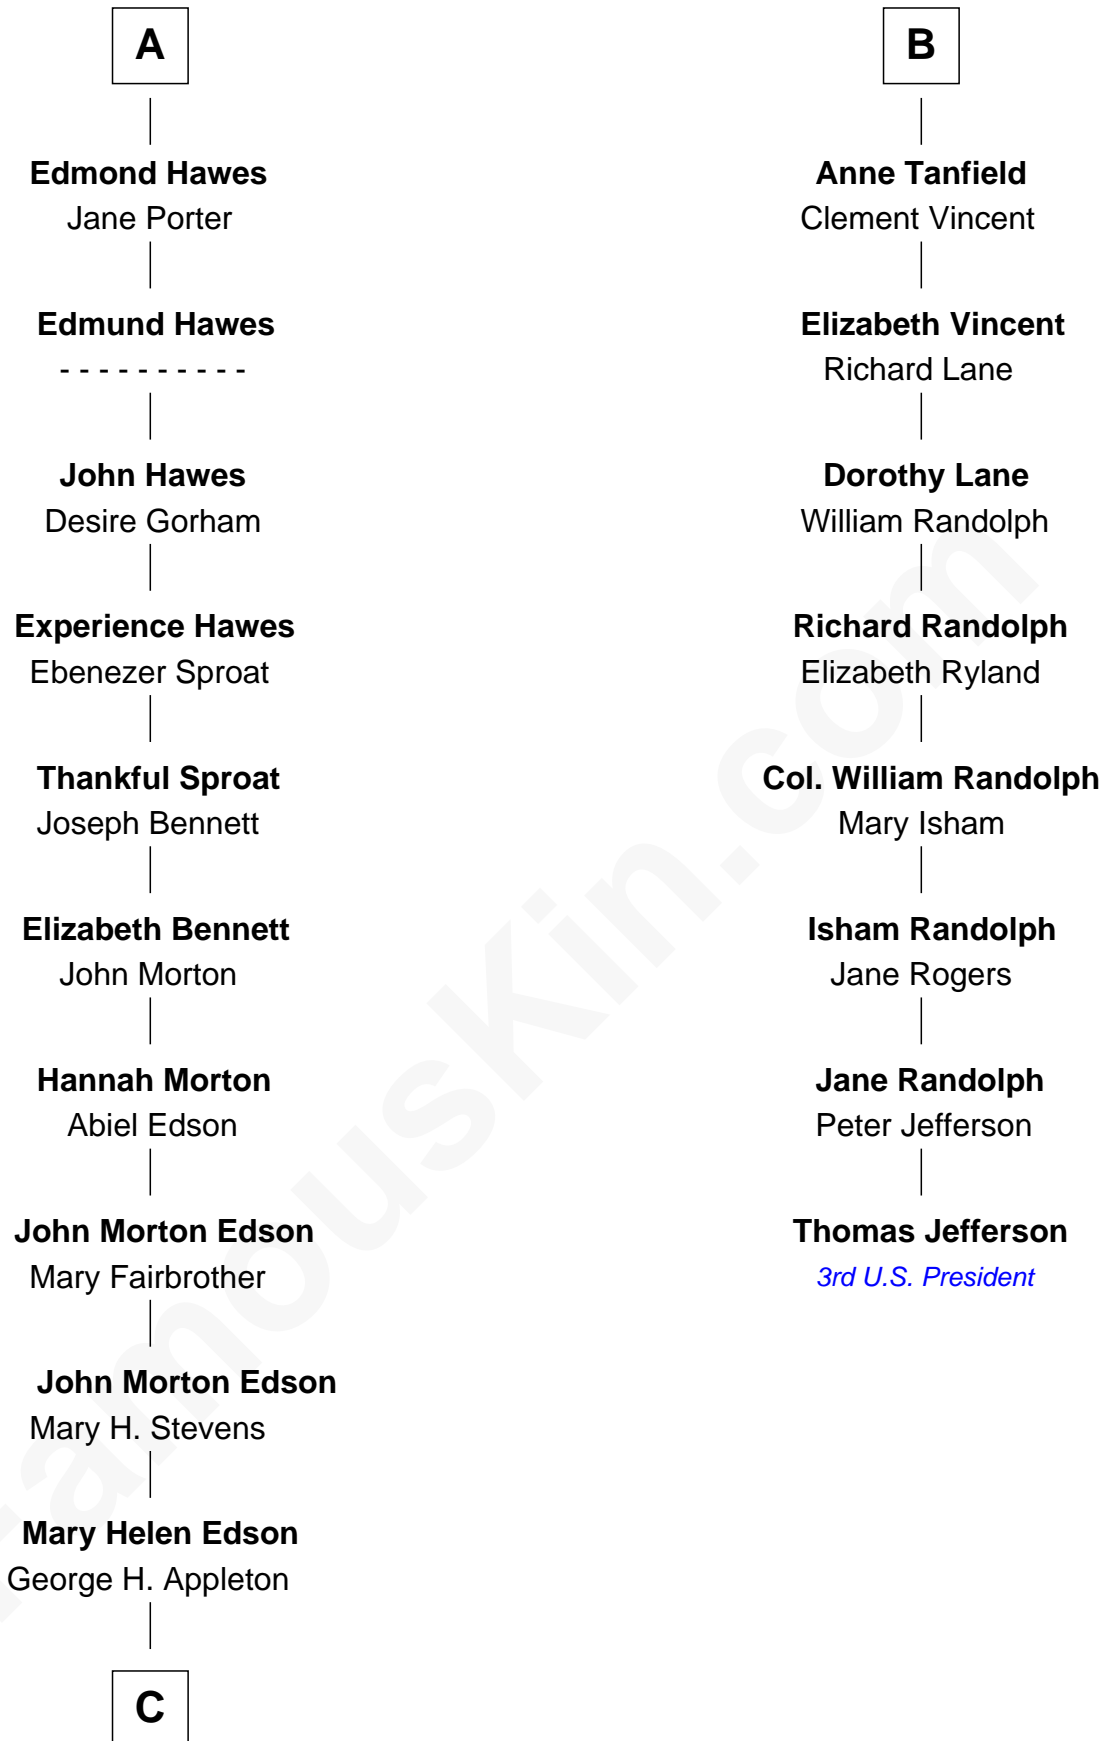

FamousKin.com
Relationship Chart of
Marie-Chantal Miller
Crown Princess of Greece

14th cousin 6 times removed of

Thomas Jefferson

3rd U.S. President and Signer of the Declaration of Independence

Sir John Howard

Alice de Bois

C

—
Blanche Louise Appleton

Ellis John Springer Miller

—
Ellis Warren Appleton Miller

Sophia June Squarebriggs

—
Robert Warren Miller

Marie Clara Pesantes