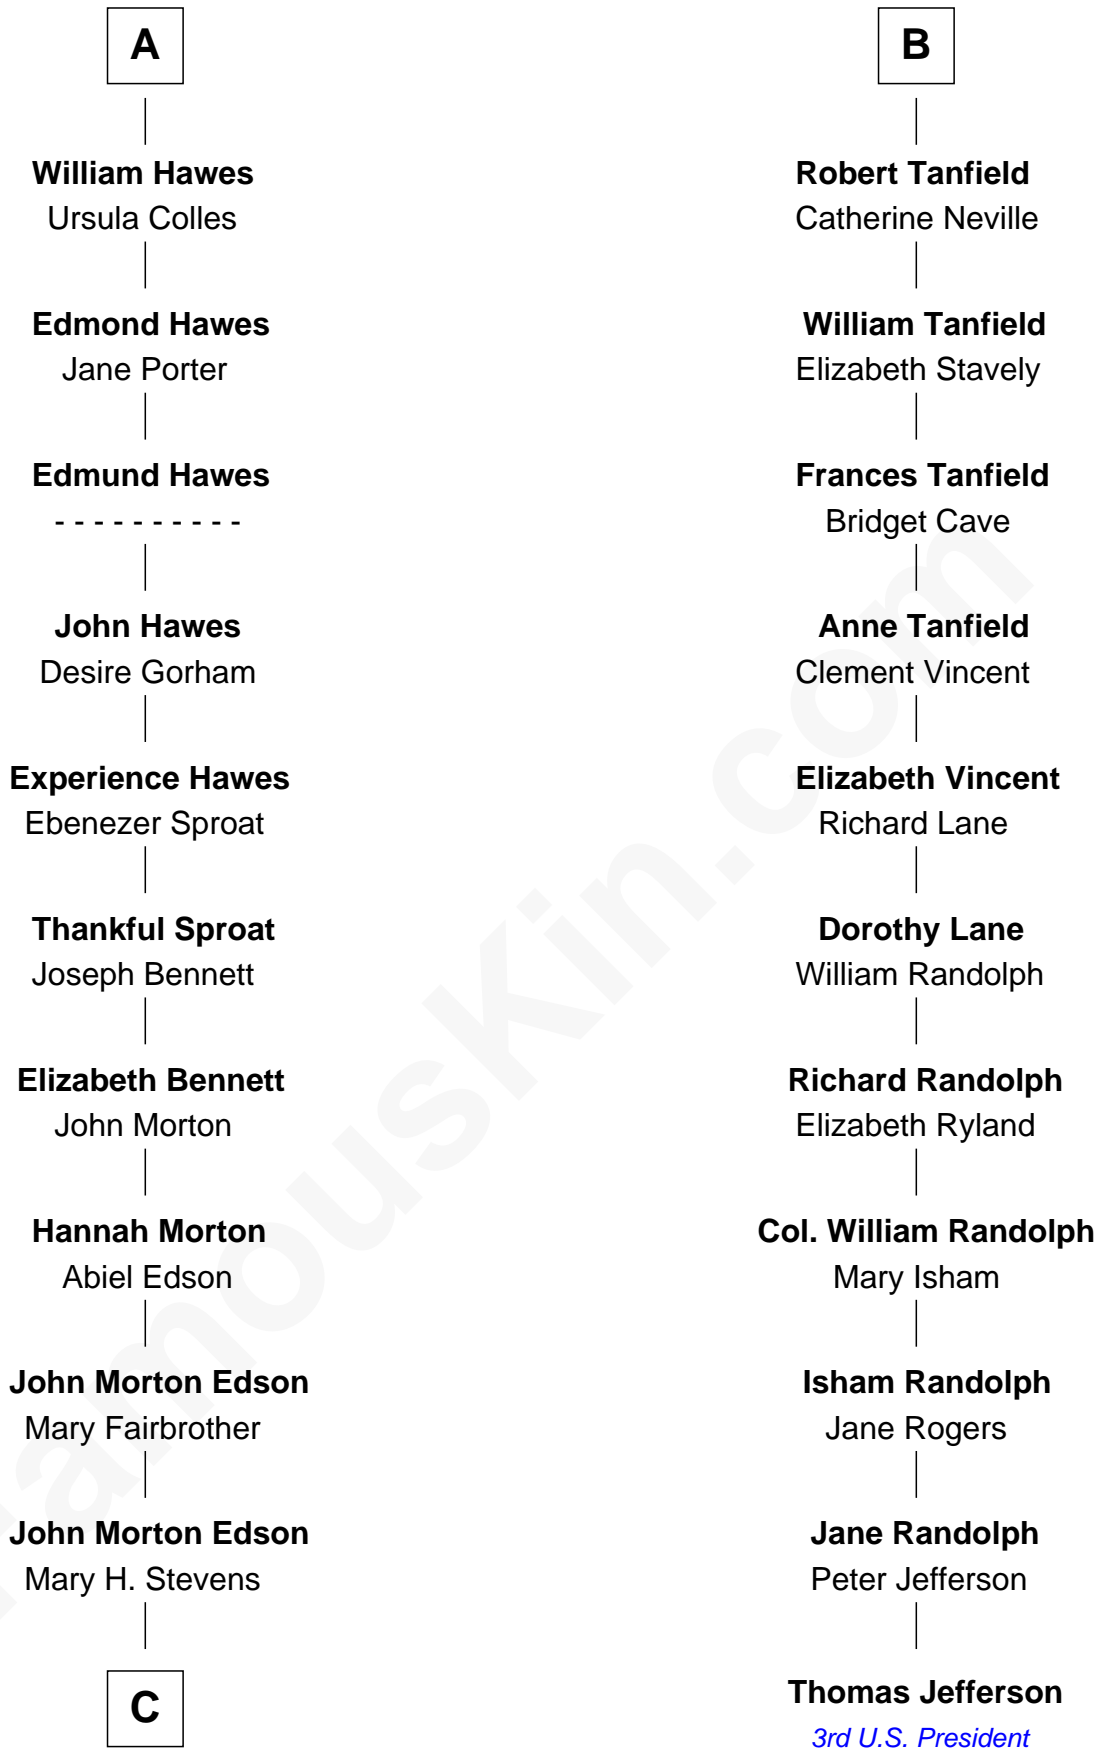

**FamousKin.com**  
**Relationship Chart of**  
**Marie-Chantal Miller**  
*Crown Princess of Greece*

**17th cousin 4 times removed of**

**Thomas Jefferson**

*3rd U.S. President and Signer of the Declaration of Independence*

**Sir Nicholas Audley**

Joan Martin

**C**

**Mary Helen Edson**

George H. Appleton

**Blanche Louise Appleton**

Ellis John Springer Miller

**Ellis Warren Appleton Miller**