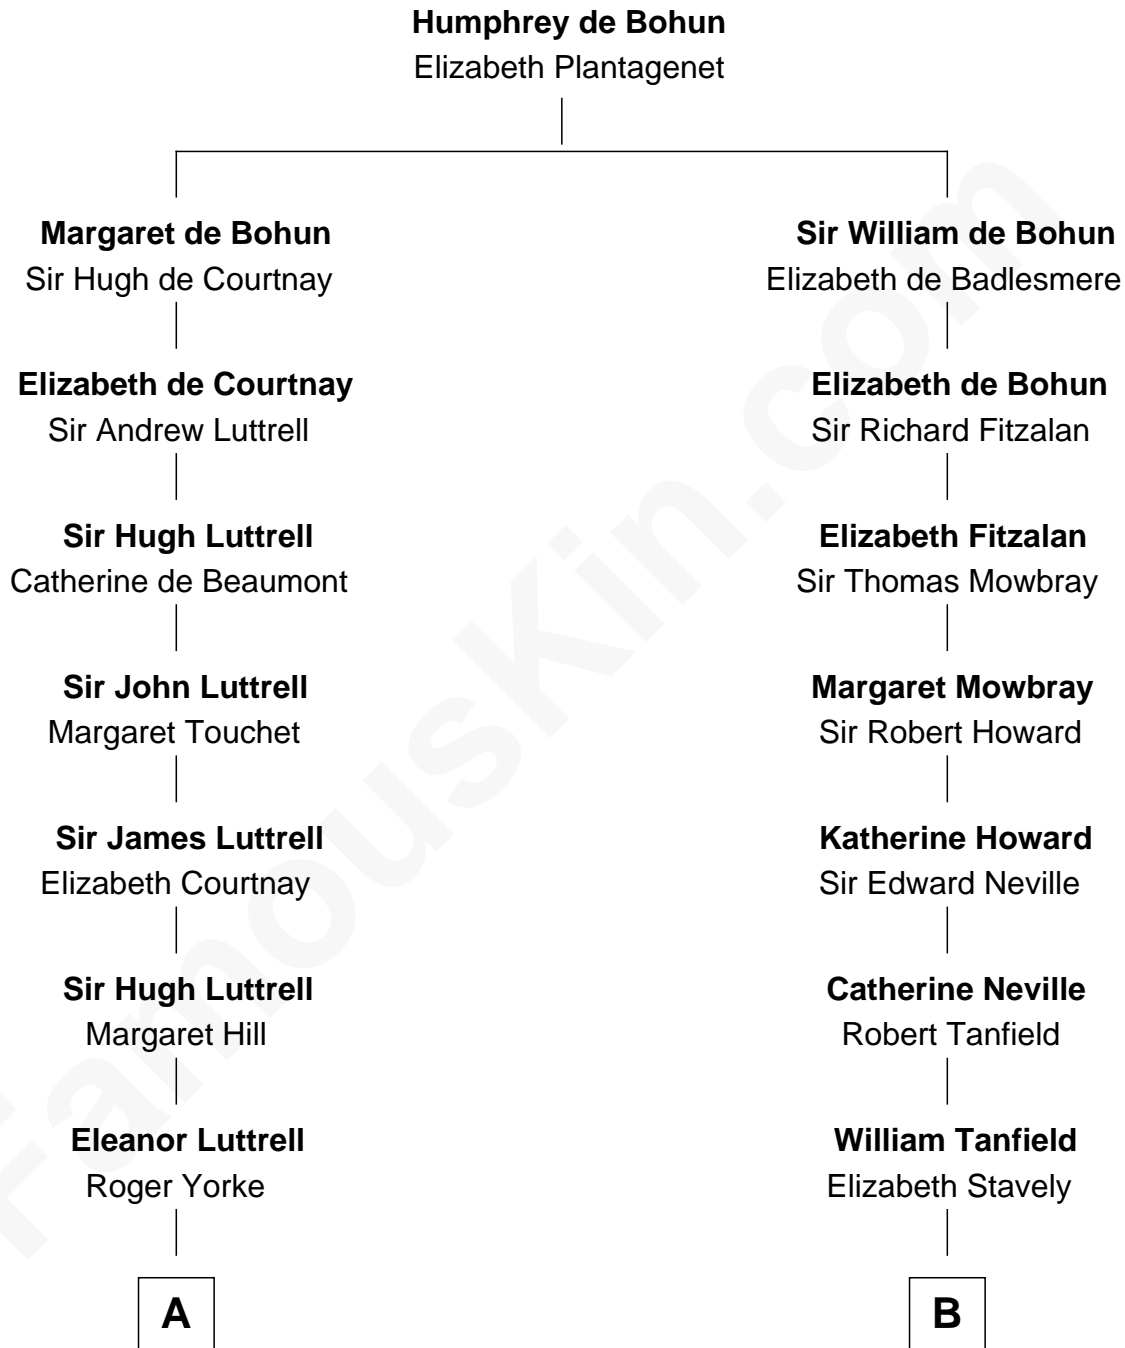

**FamousKin.com**  
**Relationship Chart of**  
**Marie-Chantal Miller**  
*Crown Princess of Greece*

**15th cousin 6 times removed of**

**Thomas Jefferson**

*3rd U.S. President and Signer of the Declaration of Independence*

**C**

**George H. Appleton**

Mary Helen Edson

**Blanche Louise Appleton**

Ellis John Springer Miller

**Ellis Warren Appleton Miller**

Sophia June Squarebriggs

**Robert Warren Miller**

Marie Clara Pesantes

**Marie-Chantal Miller**

*Crown Princess of Greece*