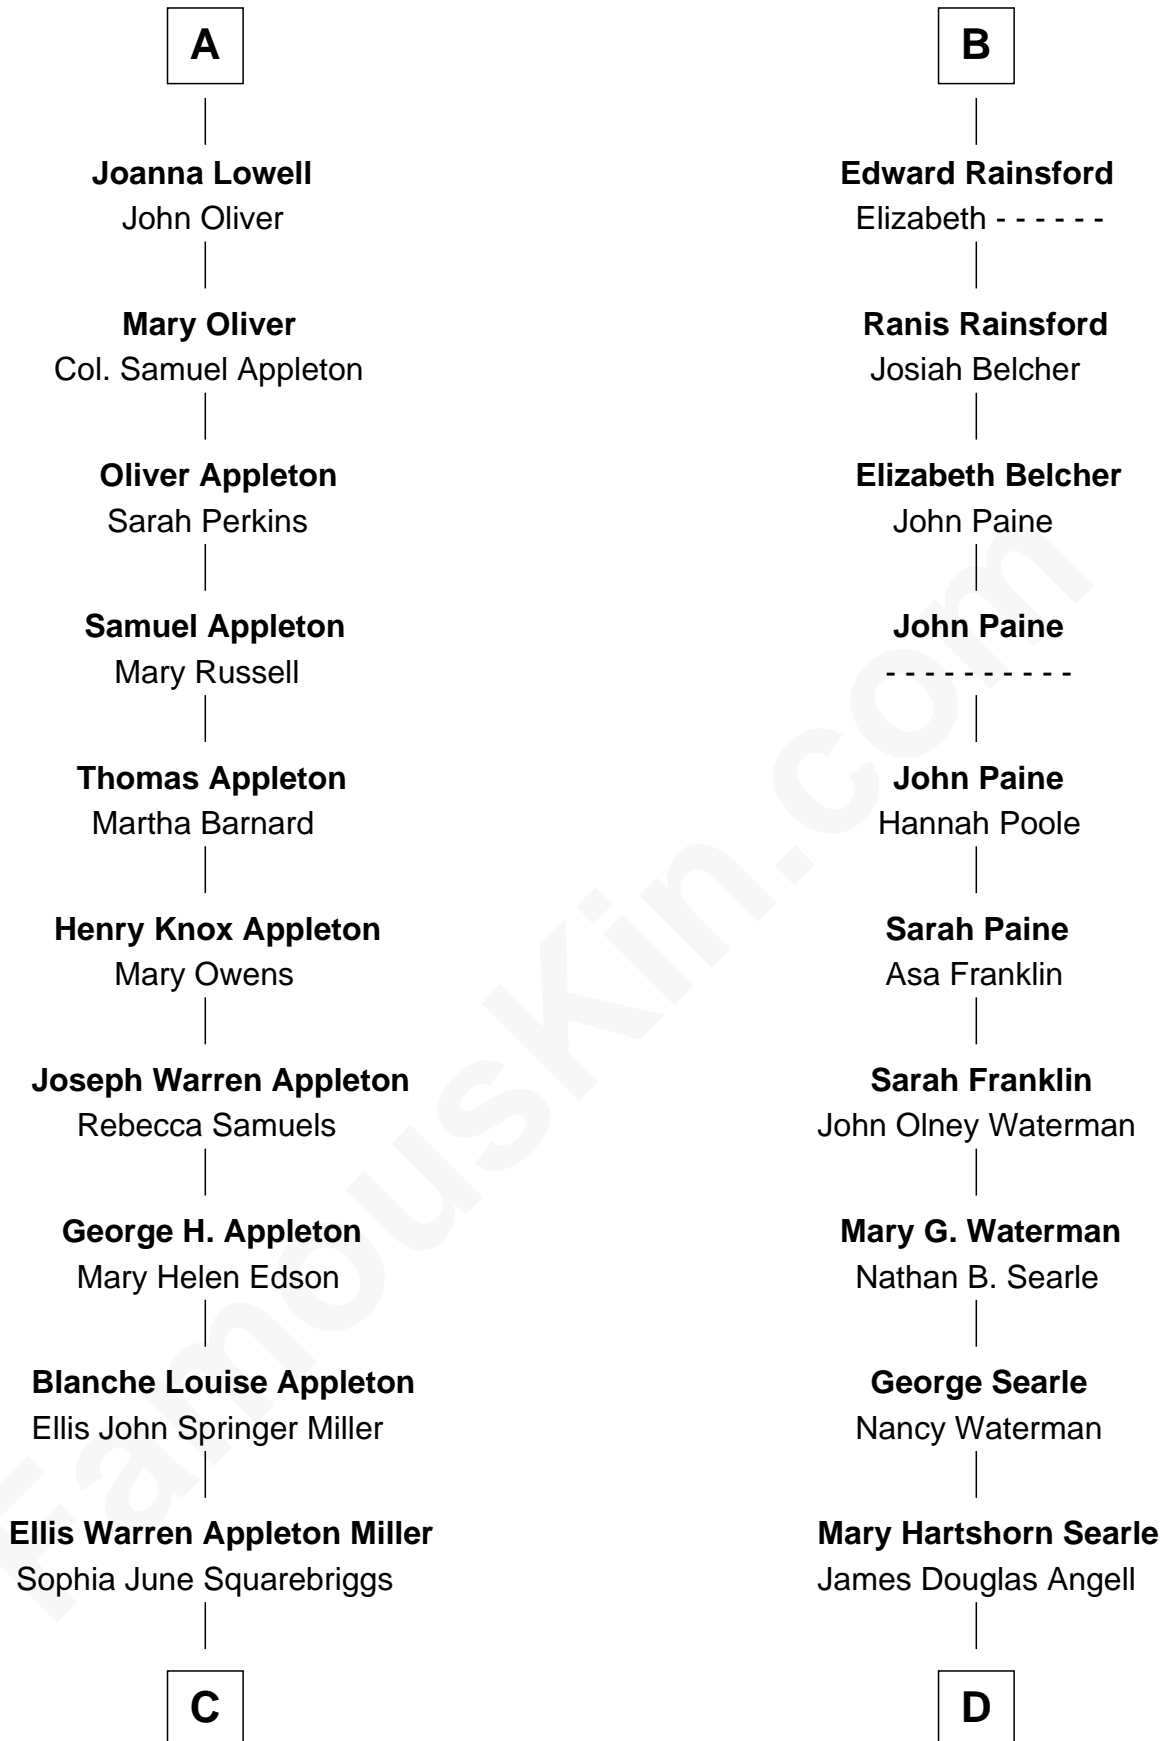

FamousKin.com Relationship Chart of

Marie-Chantal Miller
Crown Princess of Greece

18th cousin 1 time removed of

David Angell
TV Producer - 9/11 Victim

Sir Walter Hungerford
Katherine Peverell

Elizabeth Hungerford
Sir Philip Courtenay

Sir Robert Hungerford
Margaret Botreaux

Elizabeth Courtnay
Sir James Luttrell

Eleanor Hungerford
Sir John White

Sir Hugh Luttrell
Margaret Hill

Robert White
Margaret Gainsford

Eleanor Luttrell
Roger Yorke

Margaret White
John Kirton

Elizabeth Yorke
Edmund Percival

Stephen Kirton
Margaret Offley

Christian Percival
Richard Lowle

Thomas Kirton
Mary Sadler

Percival Lowell
Rebecca - - - - -

Mary Kirton
Robert Rainsford

A

B