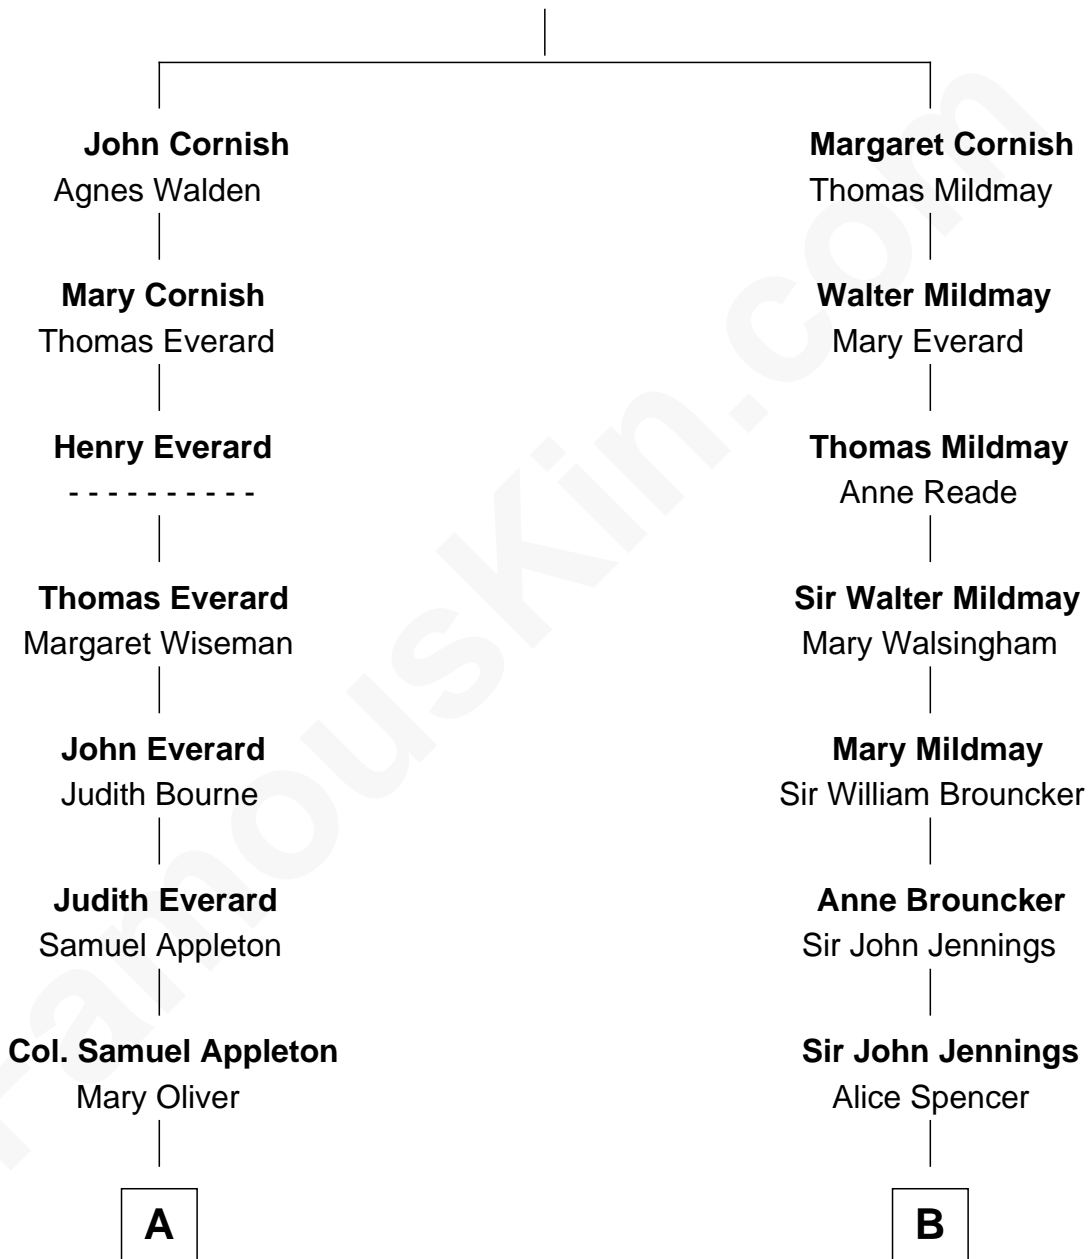

FamousKin.com
Relationship Chart of
Marie-Chantal Miller
Crown Princess of Greece

16th cousin 2 times removed of

Prince William
Prince of Wales

John Cornish

C

Princess Diana Frances Spencer
Charles III, King of the United Kingdom

Prince William
Prince of Wales

FamousKin.com