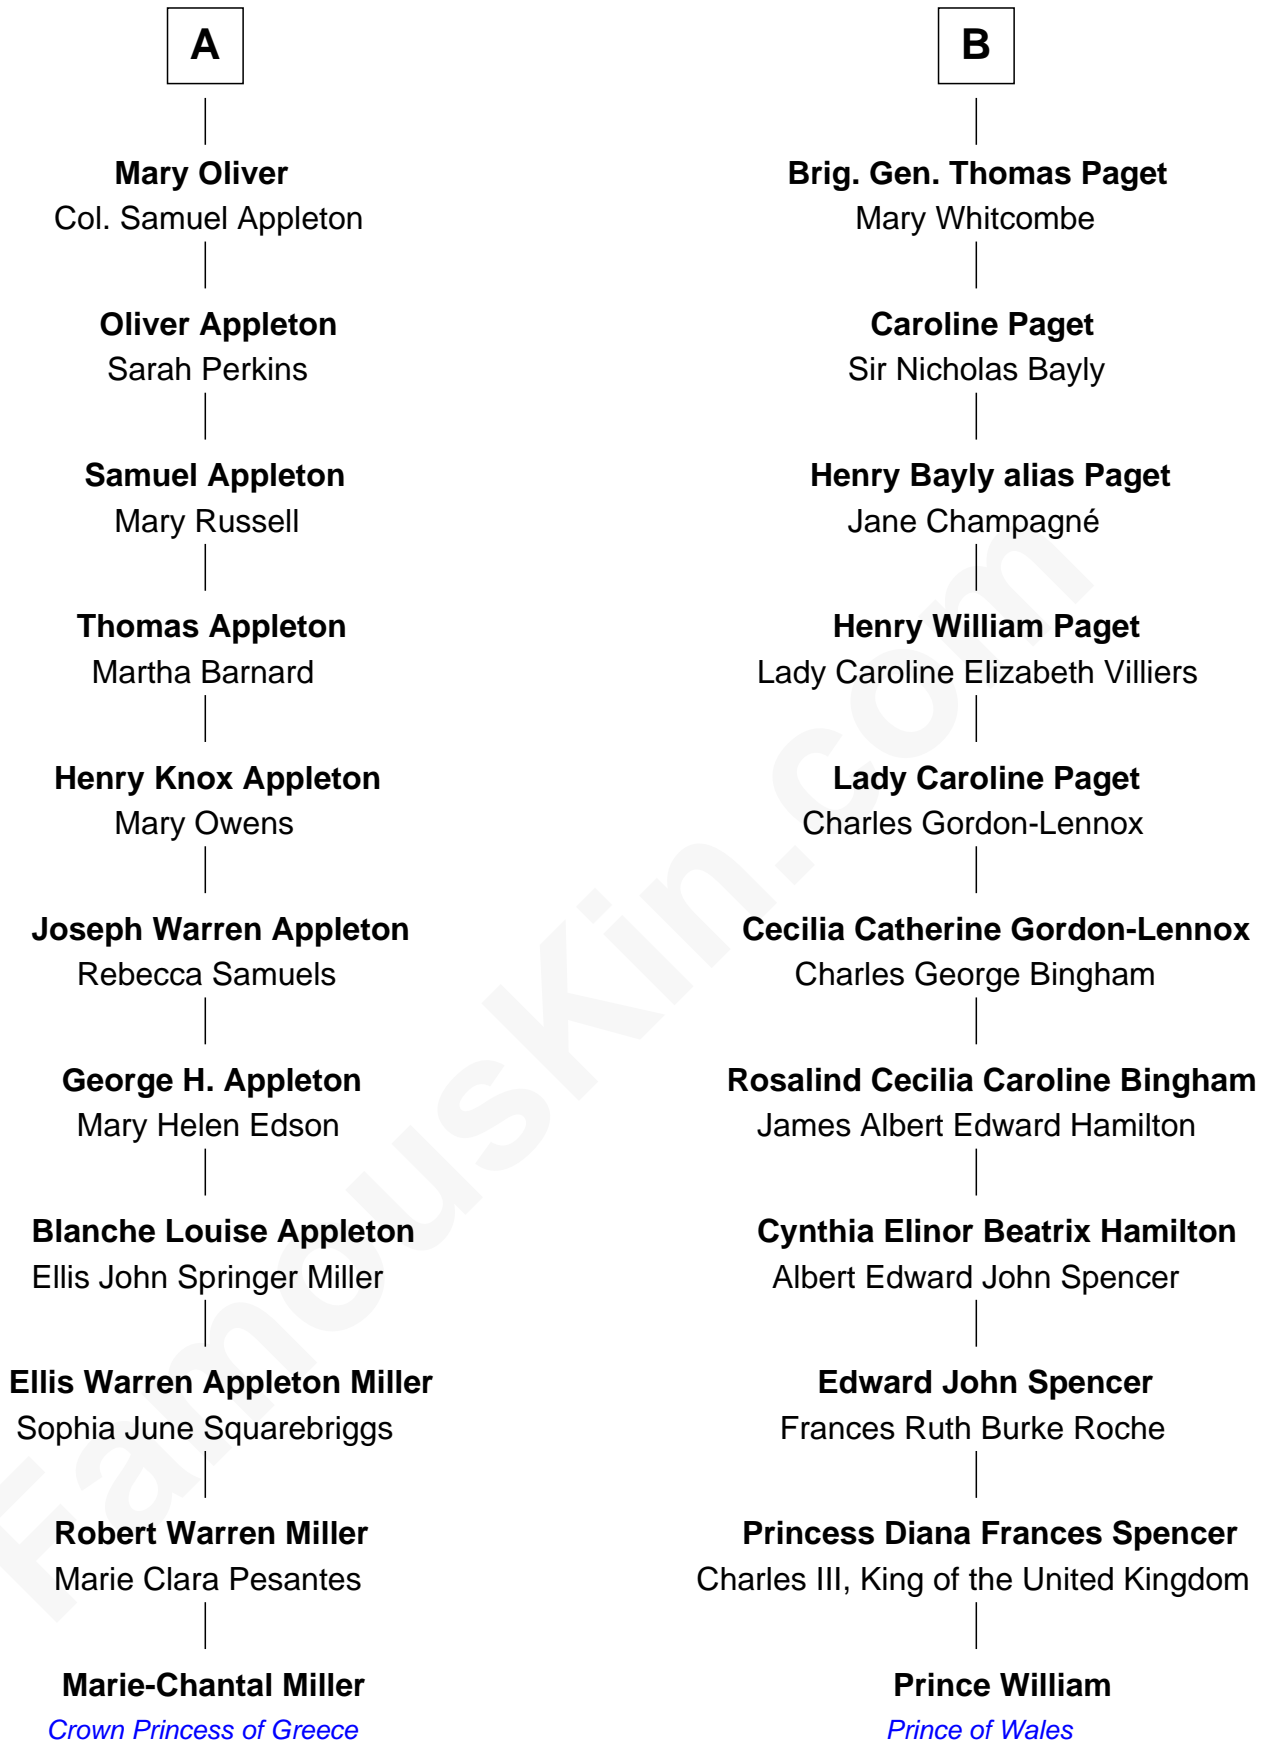

FamousKin.com Relationship Chart of

Marie-Chantal Miller
Crown Princess of Greece

17th cousin of

Prince William
Prince of Wales

Sir Philip Courtenay
Elizabeth Hungerford

Elizabeth Courtnay

Sir James Luttrell

Sir Anthony Poyntz

Margaret Poyntz

Sir John Newton

Nazareth Newton

Thomas Paget

William Paget

Lettice Knollys

William Paget

Frances Rich

Henry Paget

Mary O'Rorke

B

Marie-Chantal Miller photo by [Frankie Fouganthin](#) (CC BY-SA 3.0)

William photo by [InSapphoWeTrust](#) (CC BY-SA 2.0)