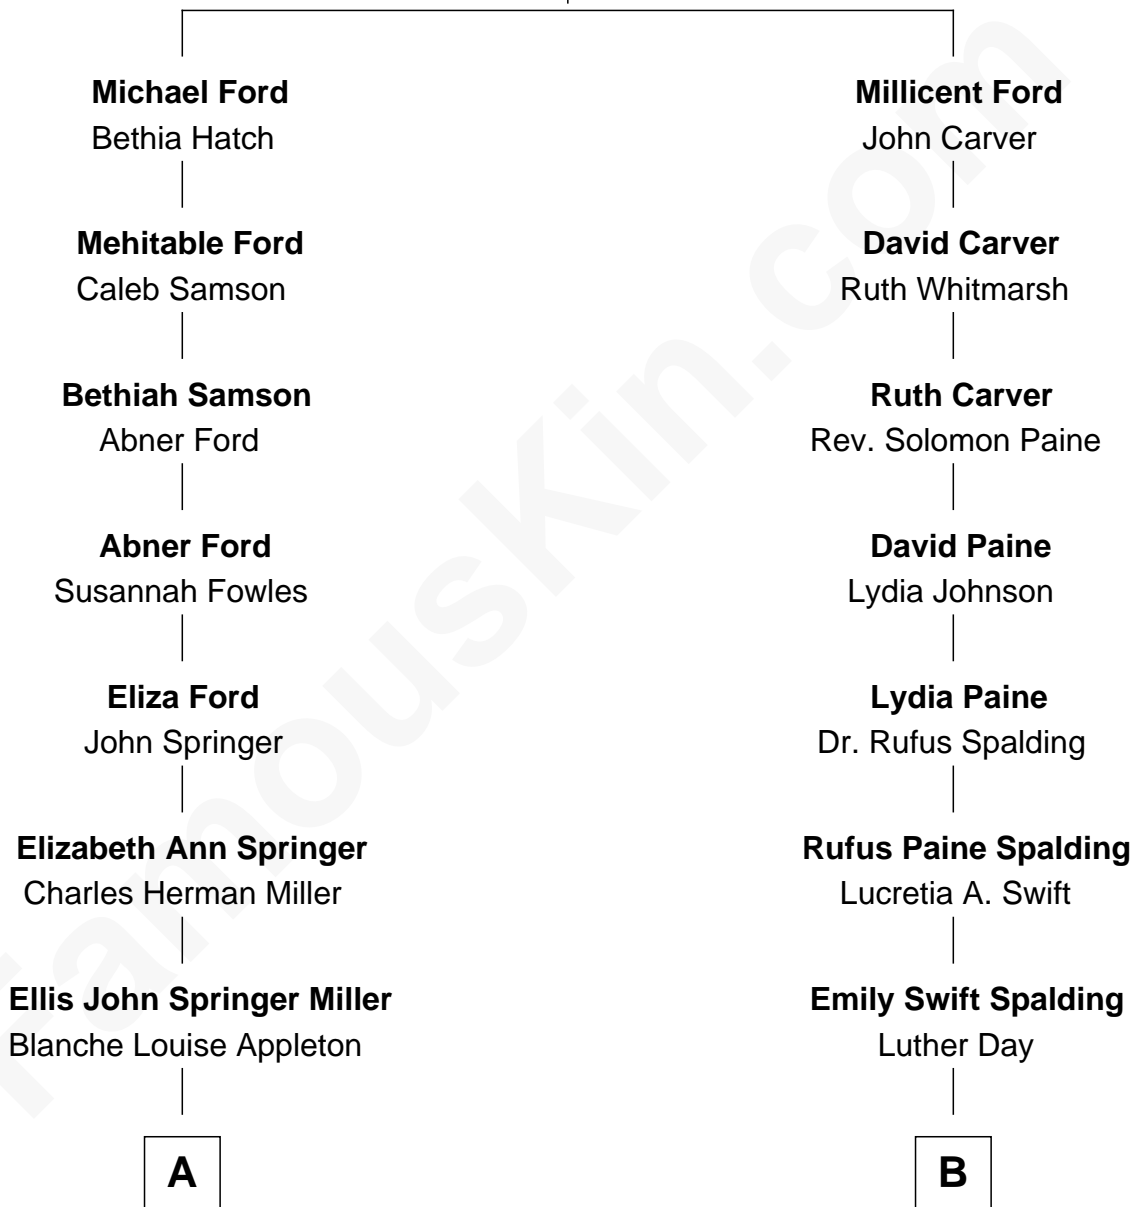

FamousKin.com

Relationship Chart of

Marie-Chantal Miller

Crown Princess of Greece

9th cousin 2 times removed of

Anna Gunn

TV and Movie Actress

William Ford

Ann - - - - -

A

Ellis Warren Appleton Miller

Sophia June Squarebriggs

Robert Warren Miller

Marie Clara Pesantes

Marie-Chantal Miller

Crown Princess of Greece

B

William Rufus Day

Mary Elizabeth Schaefer

Luther N. Day

Ida McKinley Barber

Ida McKinley Day

Clemens Earl Gunn

Clemens Earl Gunn