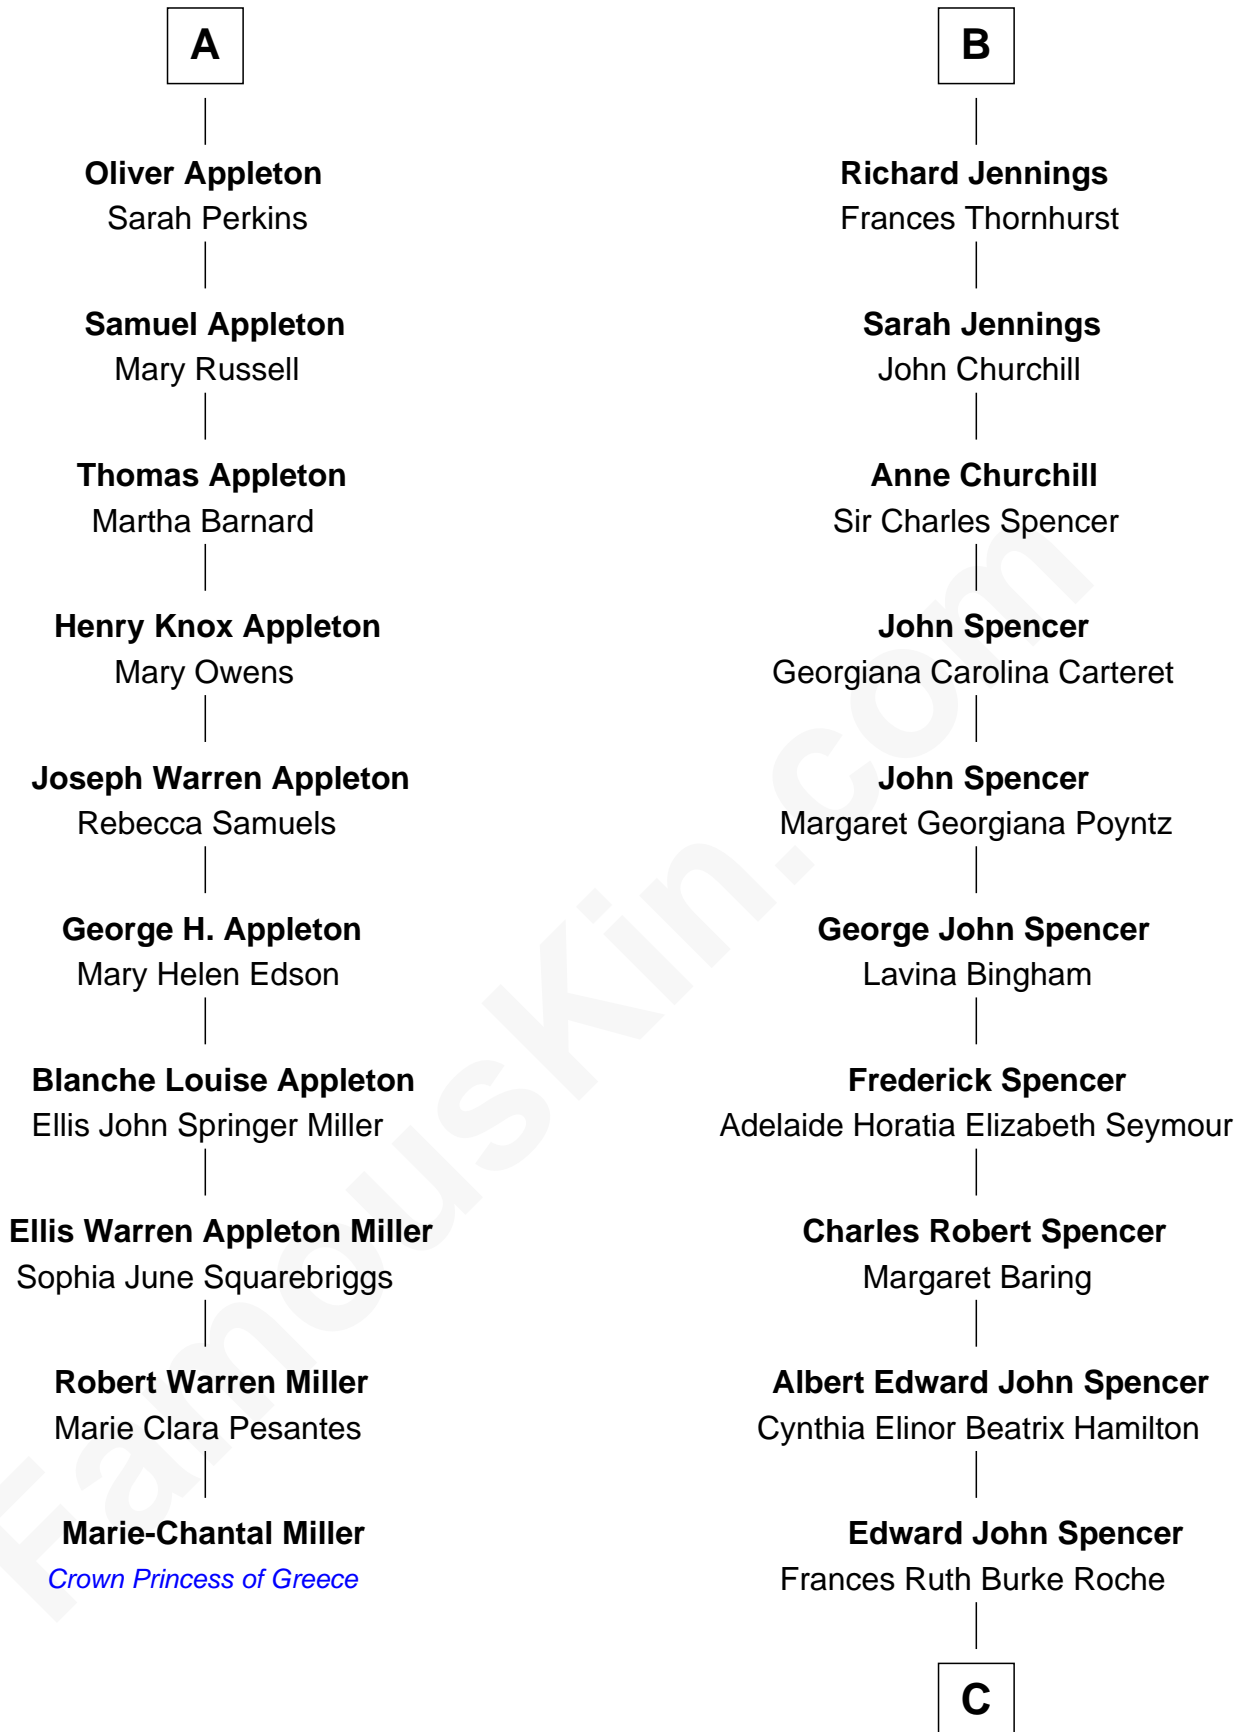

FamousKin.com
Relationship Chart of
Marie-Chantal Miller
Crown Princess of Greece

16th cousin 2 times removed of

Prince Harry
Duke of Sussex

John Cornish

C

Princess Diana Frances Spencer
Charles III, King of the United Kingdom