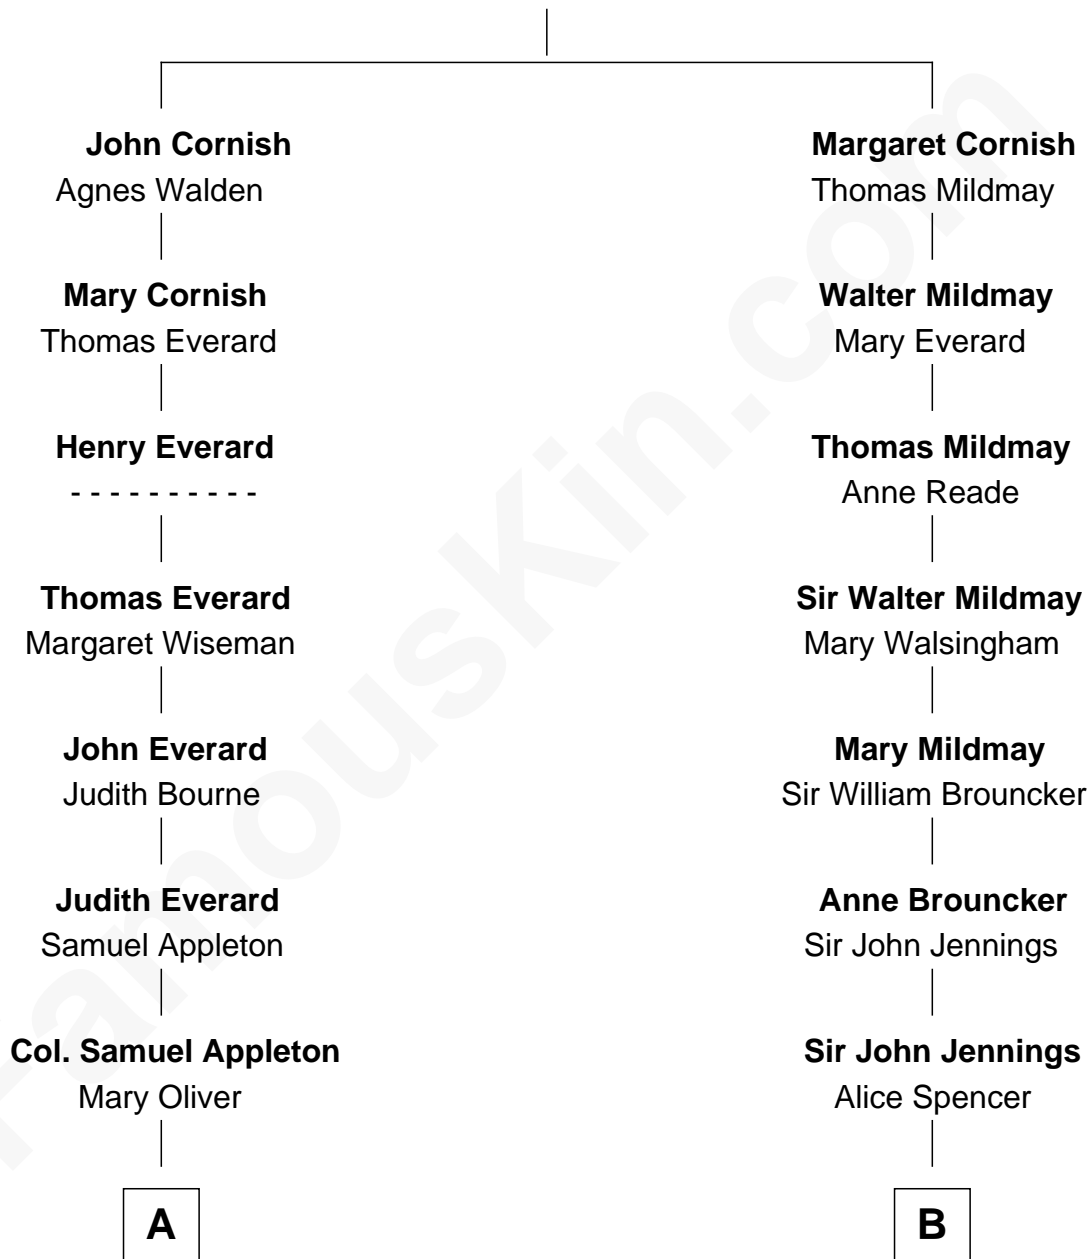

FamousKin.com
Relationship Chart of
Marie-Chantal Miller
Crown Princess of Greece

16th cousin 2 times removed of

Prince Harry
Duke of Sussex

John Cornish

C

Princess Diana Frances Spencer
Charles III, King of the United Kingdom