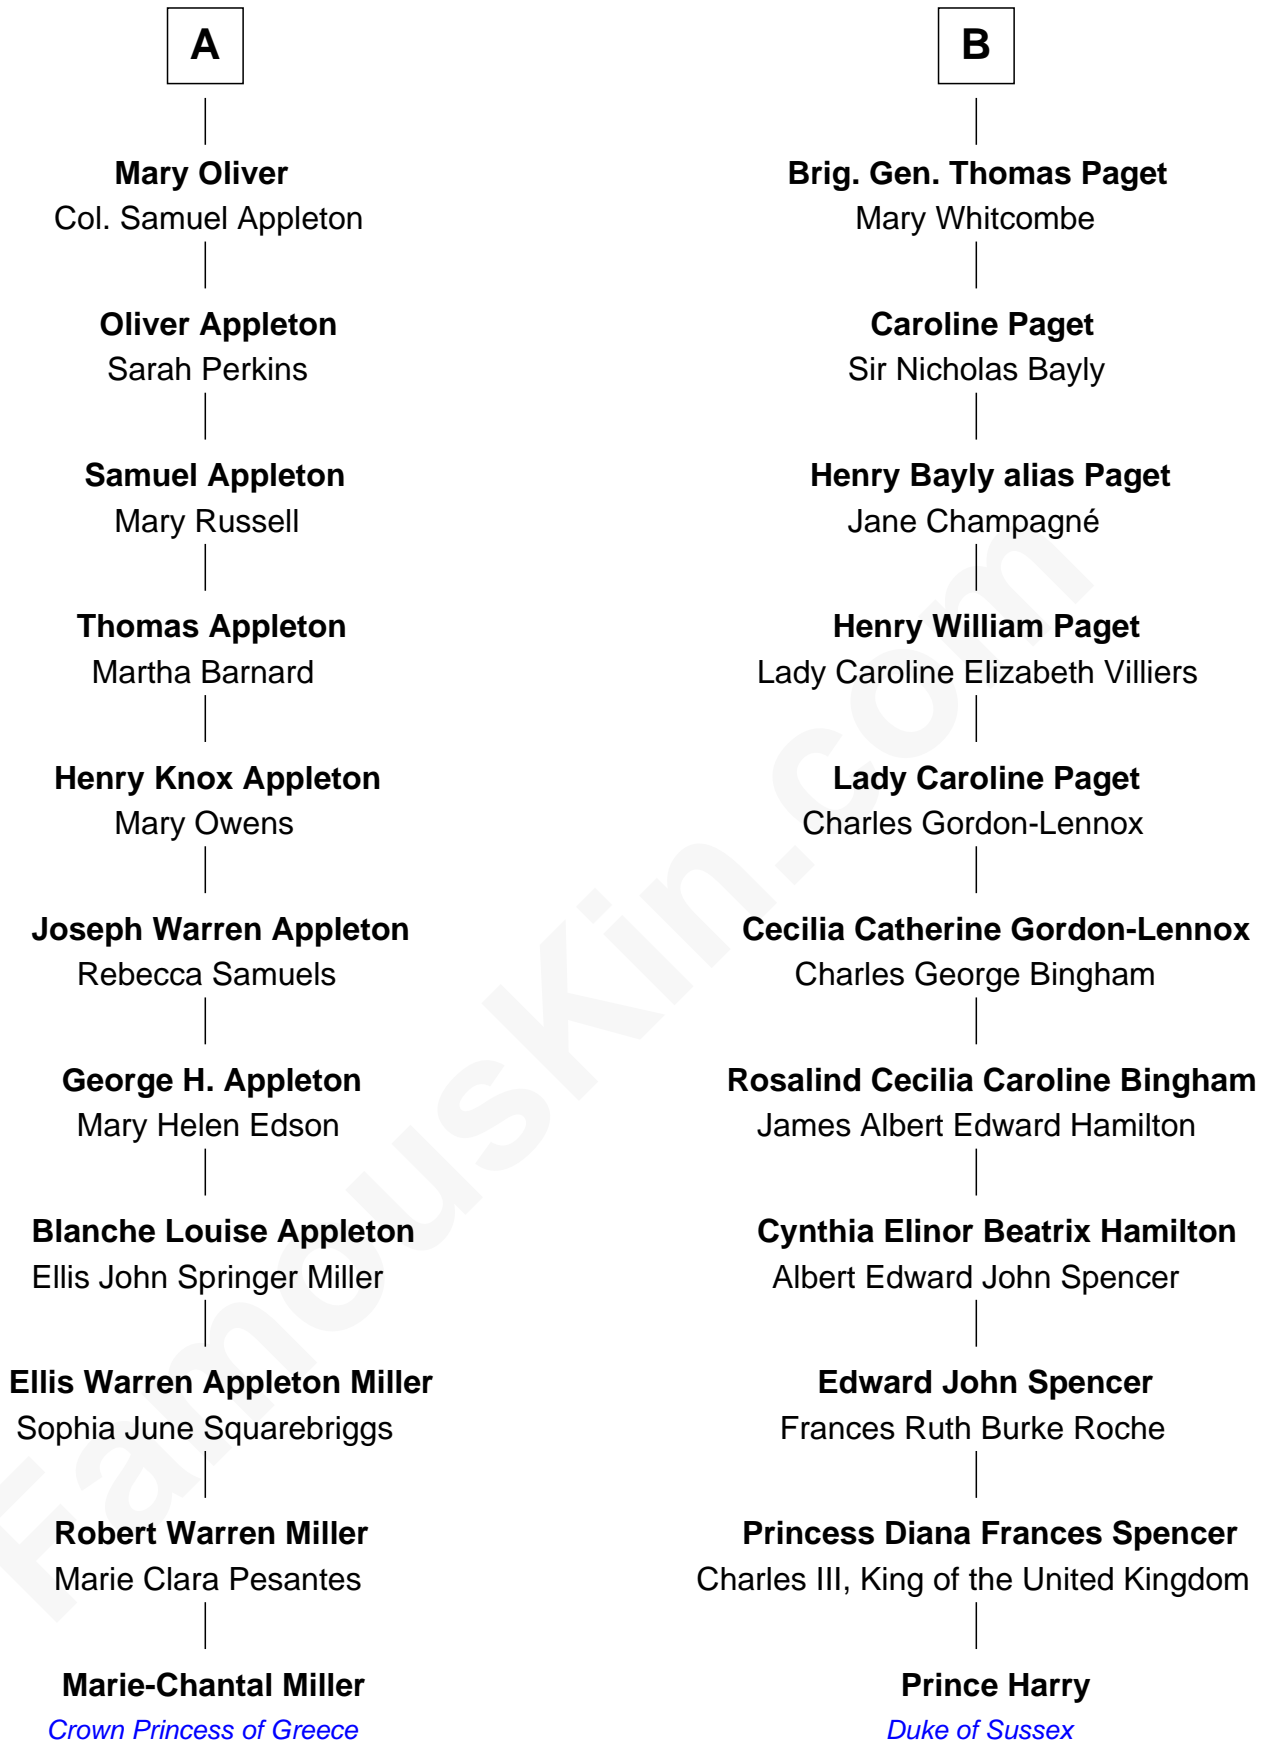

FamousKin.com Relationship Chart of

Marie-Chantal Miller
Crown Princess of Greece

17th cousin of

Prince Harry
Duke of Sussex

Sir Philip Courtenay
Elizabeth Hungerford

Elizabeth Courtnay

Sir James Luttrell

Sir Hugh Luttrell

Henry Paget

Mary O'Rorke

B

Marie-Chantal Miller photo by [Frankie Fouganthin](#) (CC BY-SA 3.0)