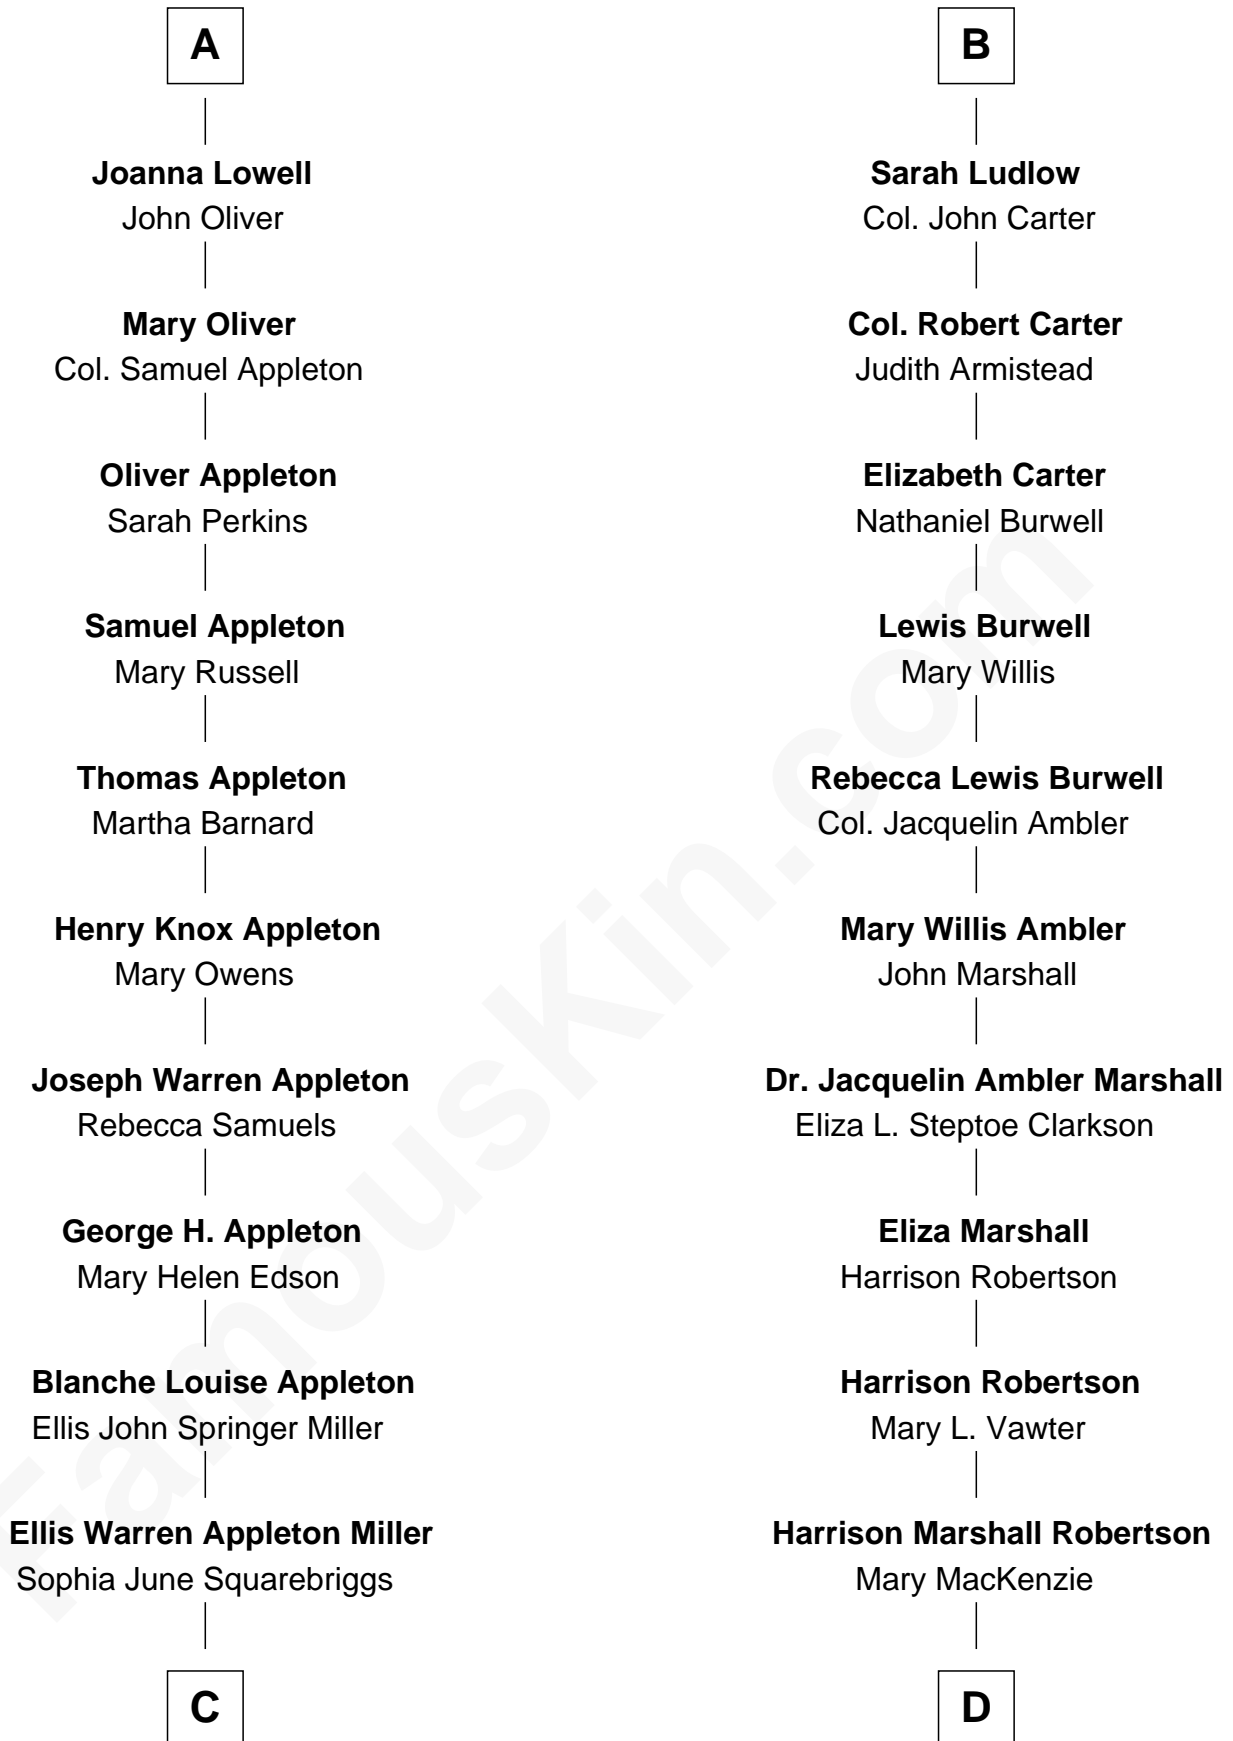

FamousKin.com Relationship Chart of

Marie-Chantal Miller
Crown Princess of Greece

18th cousin of

Mary Chapin Carpenter
Singer and Songwriter

Sir Hugh Luttrell
Catherine de Beaumont

C

Robert Warren Miller
Marie Clara Pesantes