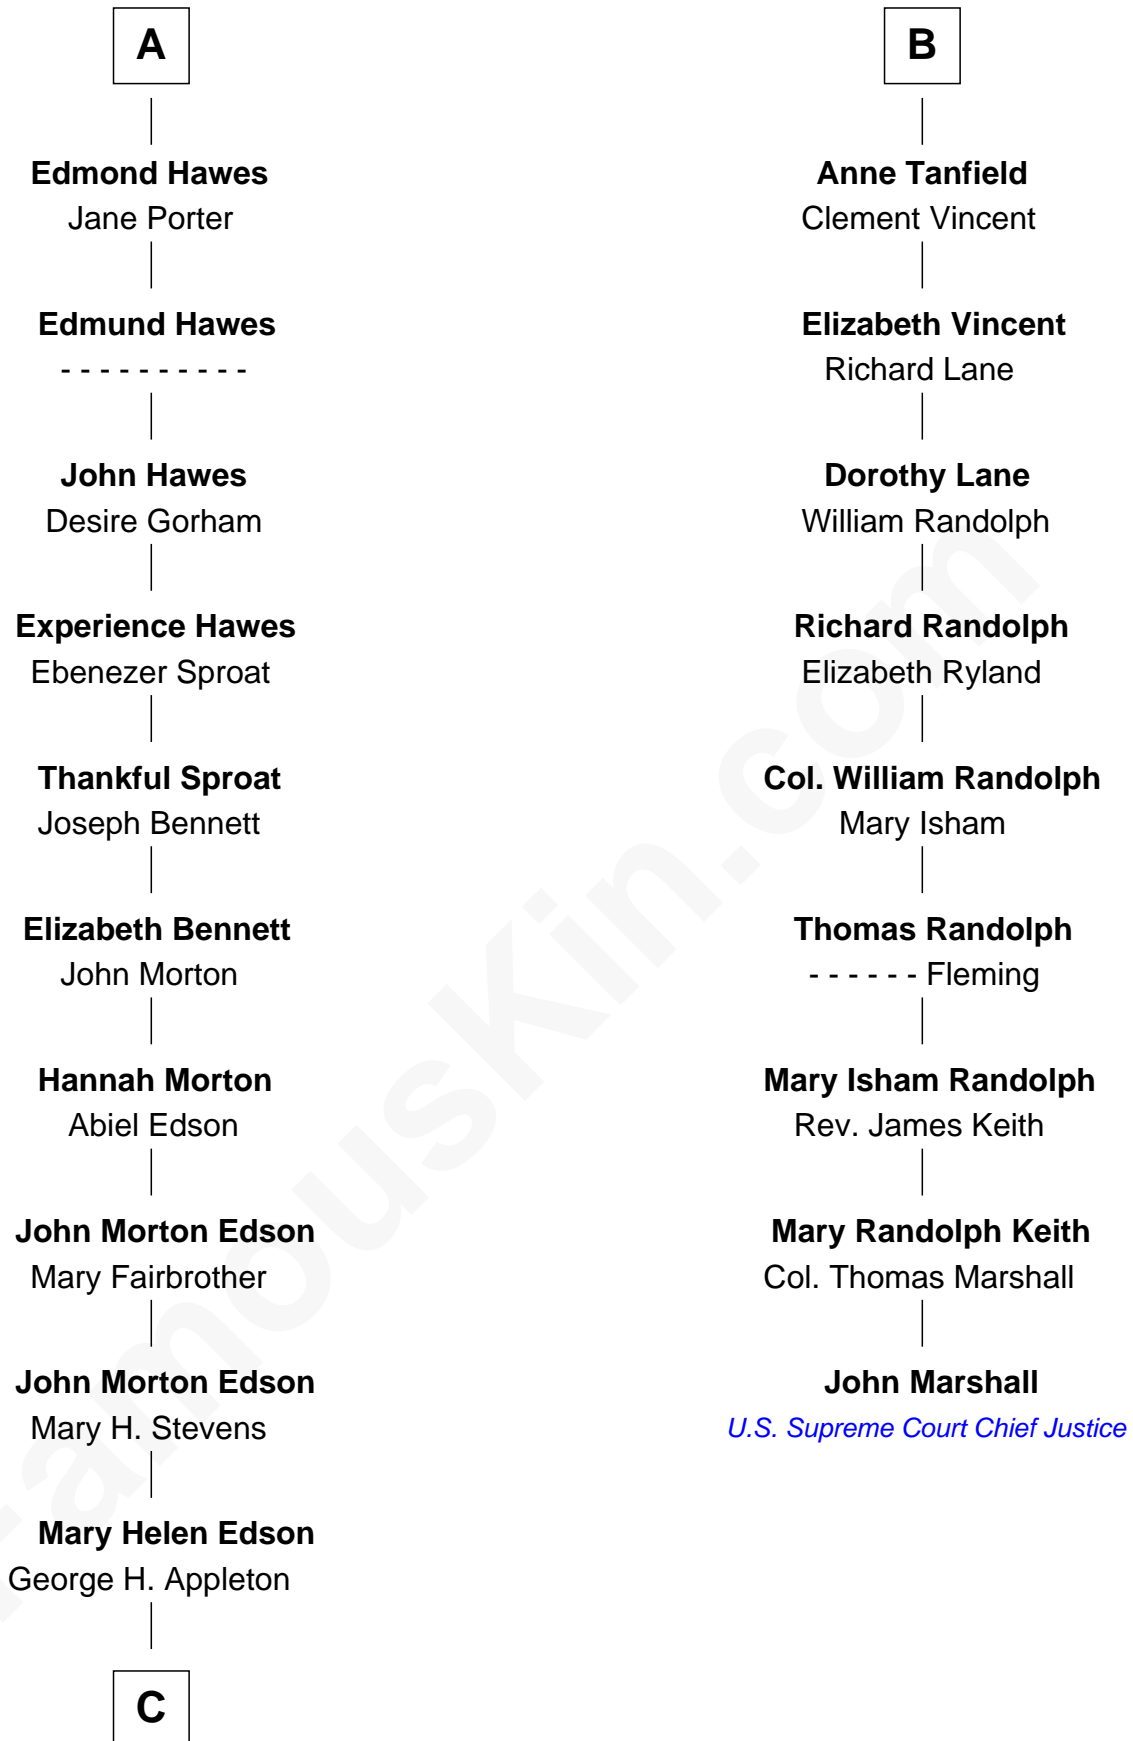

FamousKin.com
Relationship Chart of
Marie-Chantal Miller
Crown Princess of Greece

15th cousin 5 times removed of

John Marshall
4th Chief Justice of the U.S. Supreme Court

C

Blanche Louise Appleton

Ellis John Springer Miller

Ellis Warren Appleton Miller

Sophia June Squarebriggs

Robert Warren Miller

Marie Clara Pesantes

Marie-Chantal Miller

Crown Princess of Greece

FamousKin.com