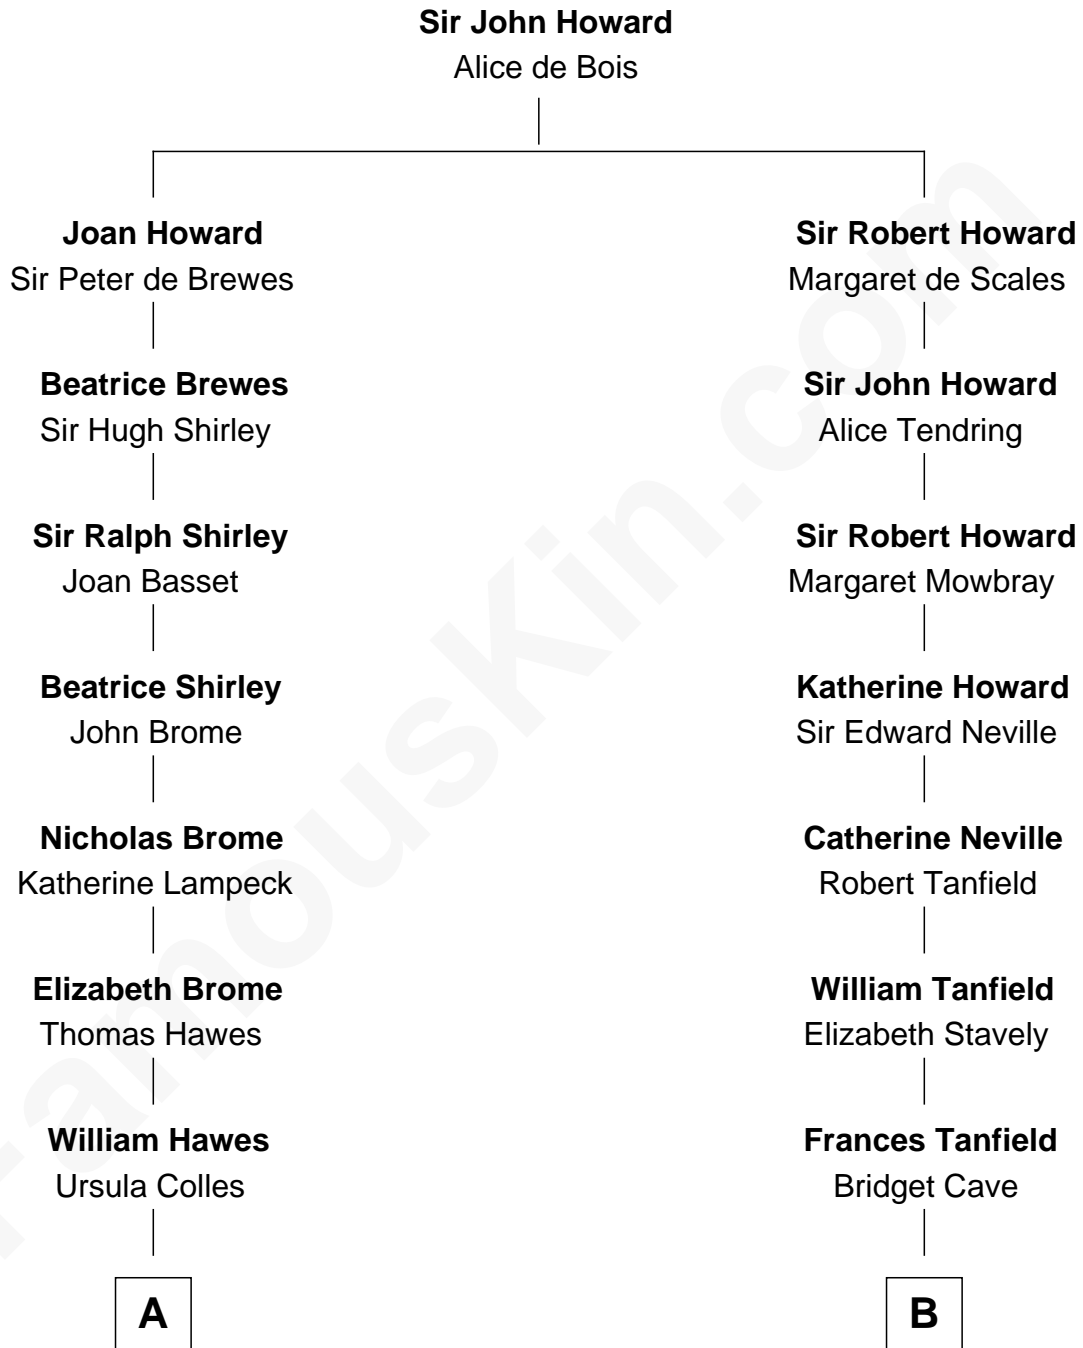

FamousKin.com
Relationship Chart of
Marie-Chantal Miller
Crown Princess of Greece

15th cousin 5 times removed of

John Marshall
4th Chief Justice of the U.S. Supreme Court

C

Blanche Louise Appleton

Ellis John Springer Miller