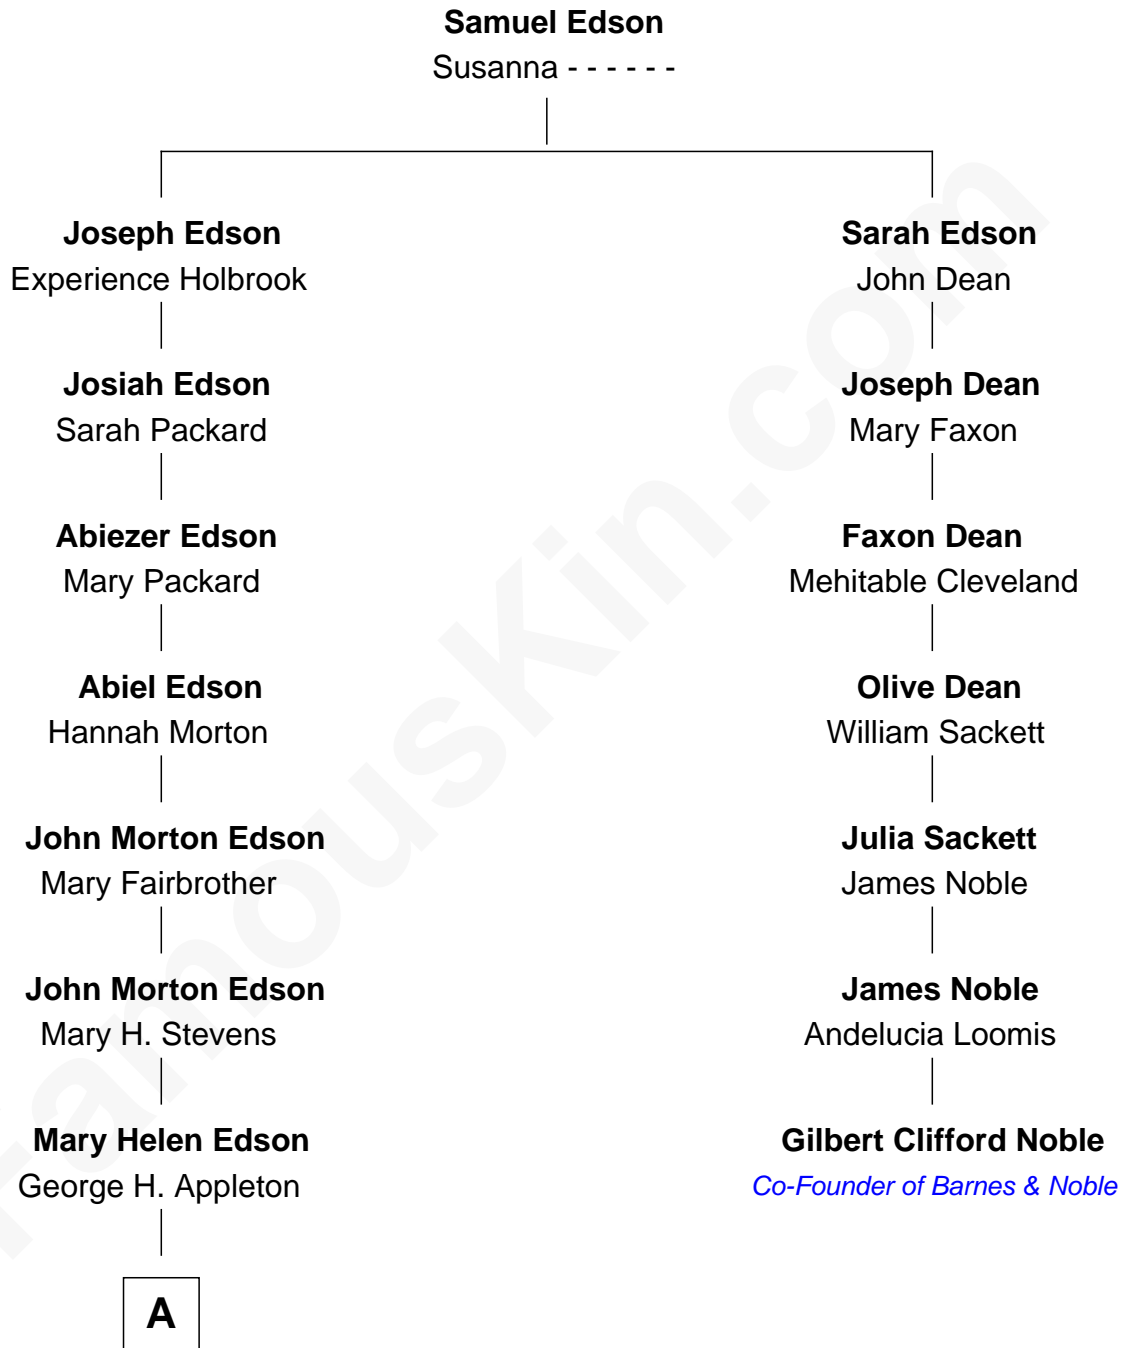

# FamousKin.com Relationship Chart of

**Marie-Chantal Miller**  
*Crown Princess of Greece*

6th cousin 4 times removed of

**Gilbert Clifford Noble**  
*Co-Founder of Barnes & Noble*

**A**

—  
**Blanche Louise Appleton**

Ellis John Springer Miller

—  
**Ellis Warren Appleton Miller**

Sophia June Squarebriggs

—  
**Robert Warren Miller**

Marie Clara Pesantes

—  
**Marie-Chantal Miller**

*Crown Princess of Greece*