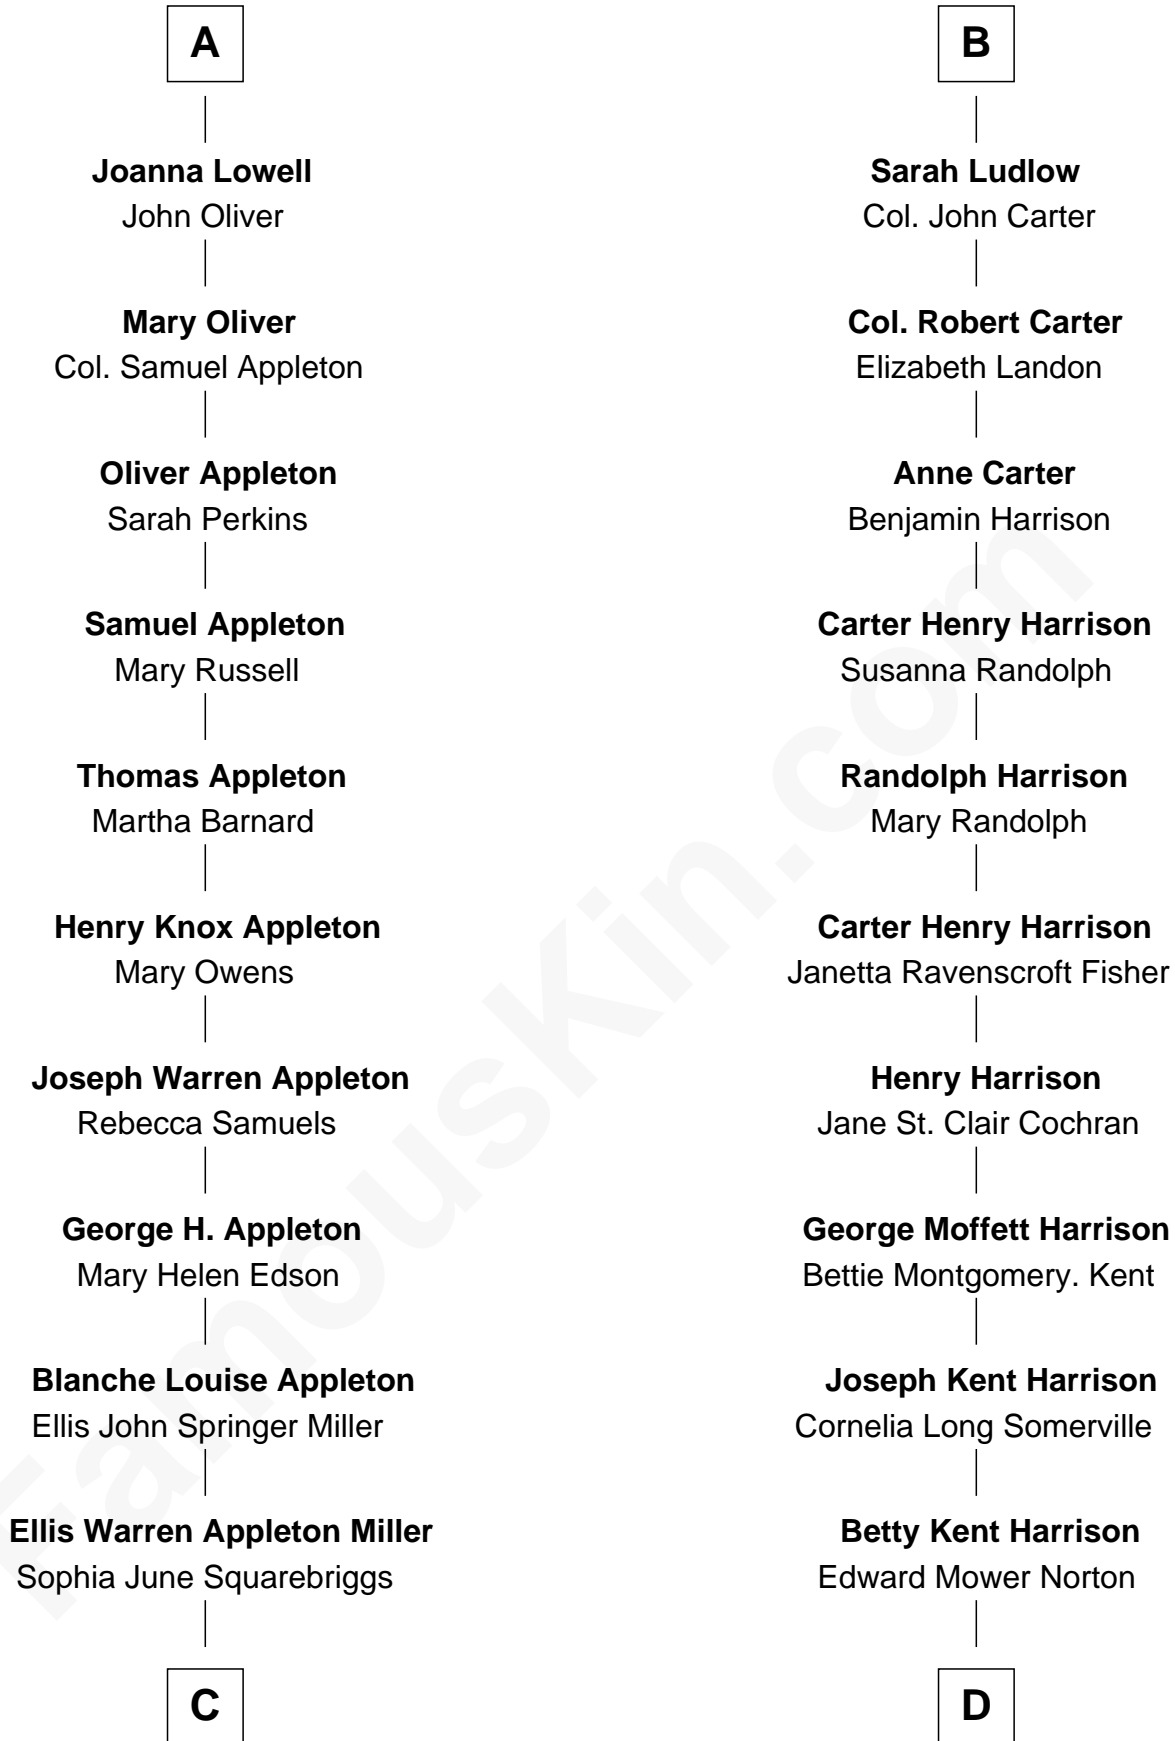

# FamousKin.com Relationship Chart of

**Marie-Chantal Miller**  
*Crown Princess of Greece*

18th cousin of

**Edward Norton**  
*Movie Actor*

**Sir Hugh Luttrell**  
Catherine de Beaumont

**C**

**Robert Warren Miller**  
Marie Clara Pesantes

**Marie-Chantal Miller**  
*Crown Princess of Greece*

**D**

**Edward Mower Norton**  
Lydia Robinson Rouse

**Edward Norton**  
*Movie Actor*

FamousKin.com