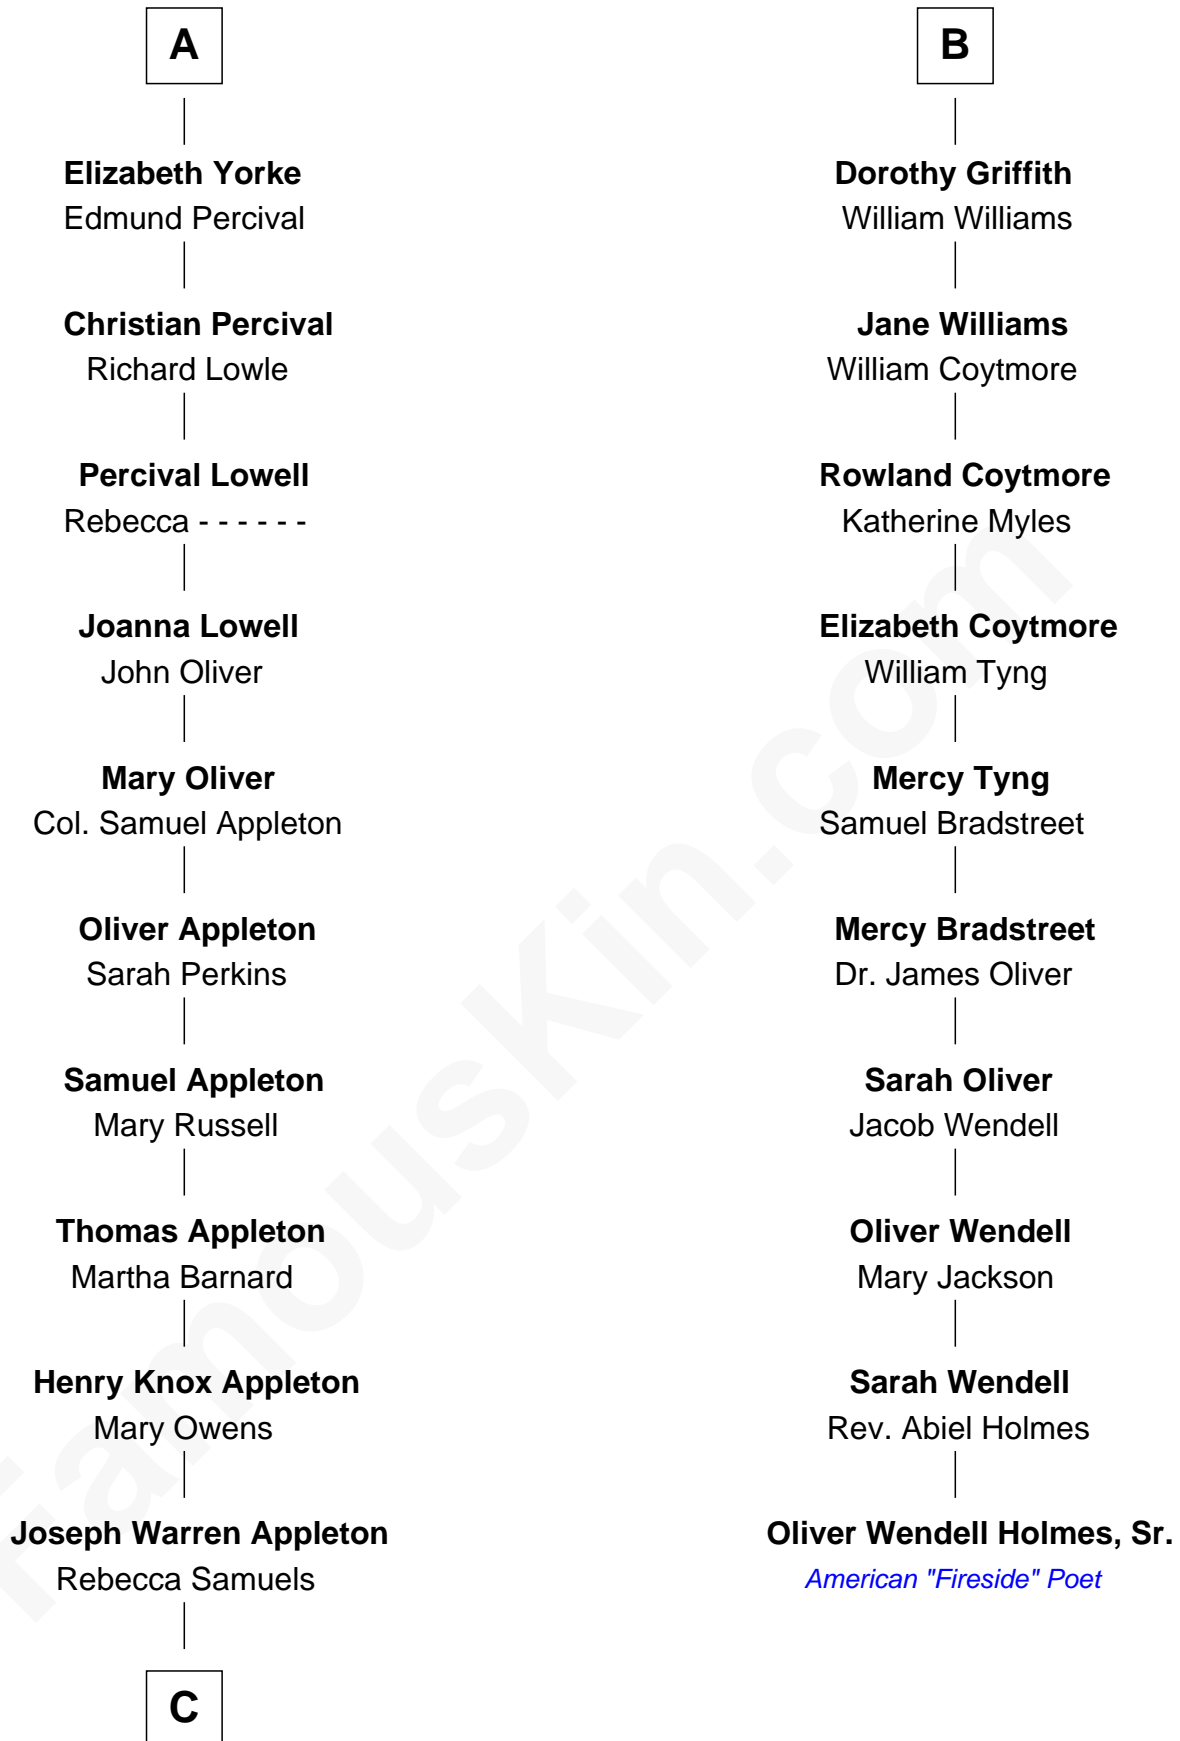

FamousKin.com

Relationship Chart of

Marie-Chantal Miller
Crown Princess of Greece

16th cousin 5 times removed of

Oliver Wendell Holmes, Sr.
American "Fireside" Poet

Humphrey de Bohun
Elizabeth Plantagenet

C

George H. Appleton

Mary Helen Edson

Blanche Louise Appleton

Ellis John Springer Miller

Ellis Warren Appleton Miller

Sophia June Squarebriggs

Robert Warren Miller

Marie Clara Pesantes