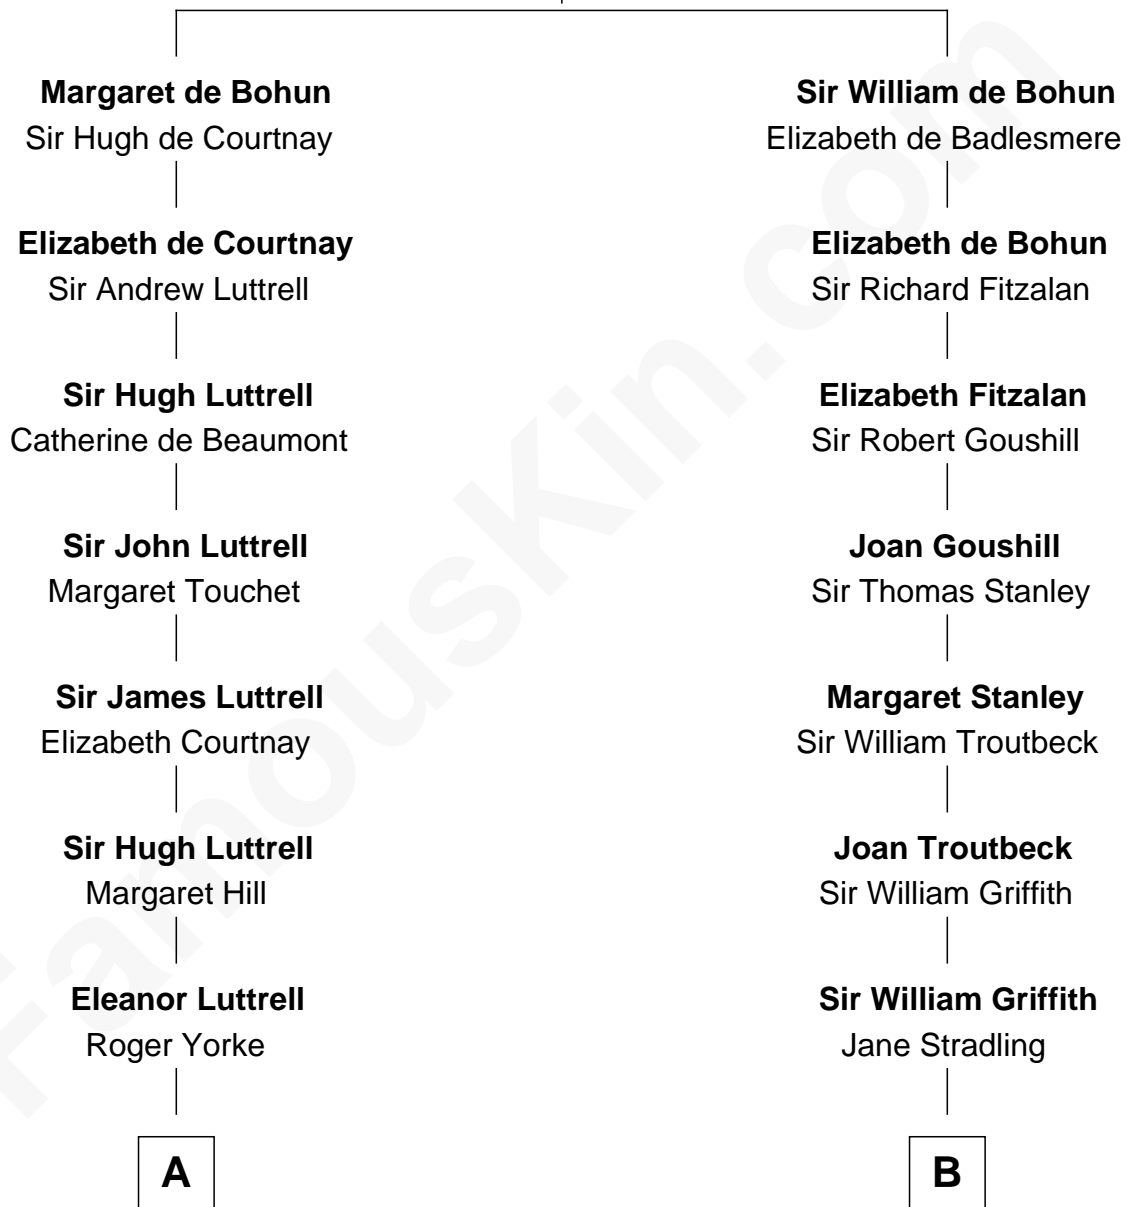

FamousKin.com

Relationship Chart of

Marie-Chantal Miller
Crown Princess of Greece

16th cousin 5 times removed of

Oliver Wendell Holmes, Sr.
American "Fireside" Poet

Humphrey de Bohun
Elizabeth Plantagenet

C

George H. Appleton

Mary Helen Edson

Blanche Louise Appleton

Ellis John Springer Miller

Ellis Warren Appleton Miller

Sophia June Squarebriggs

Robert Warren Miller

Marie Clara Pesantes