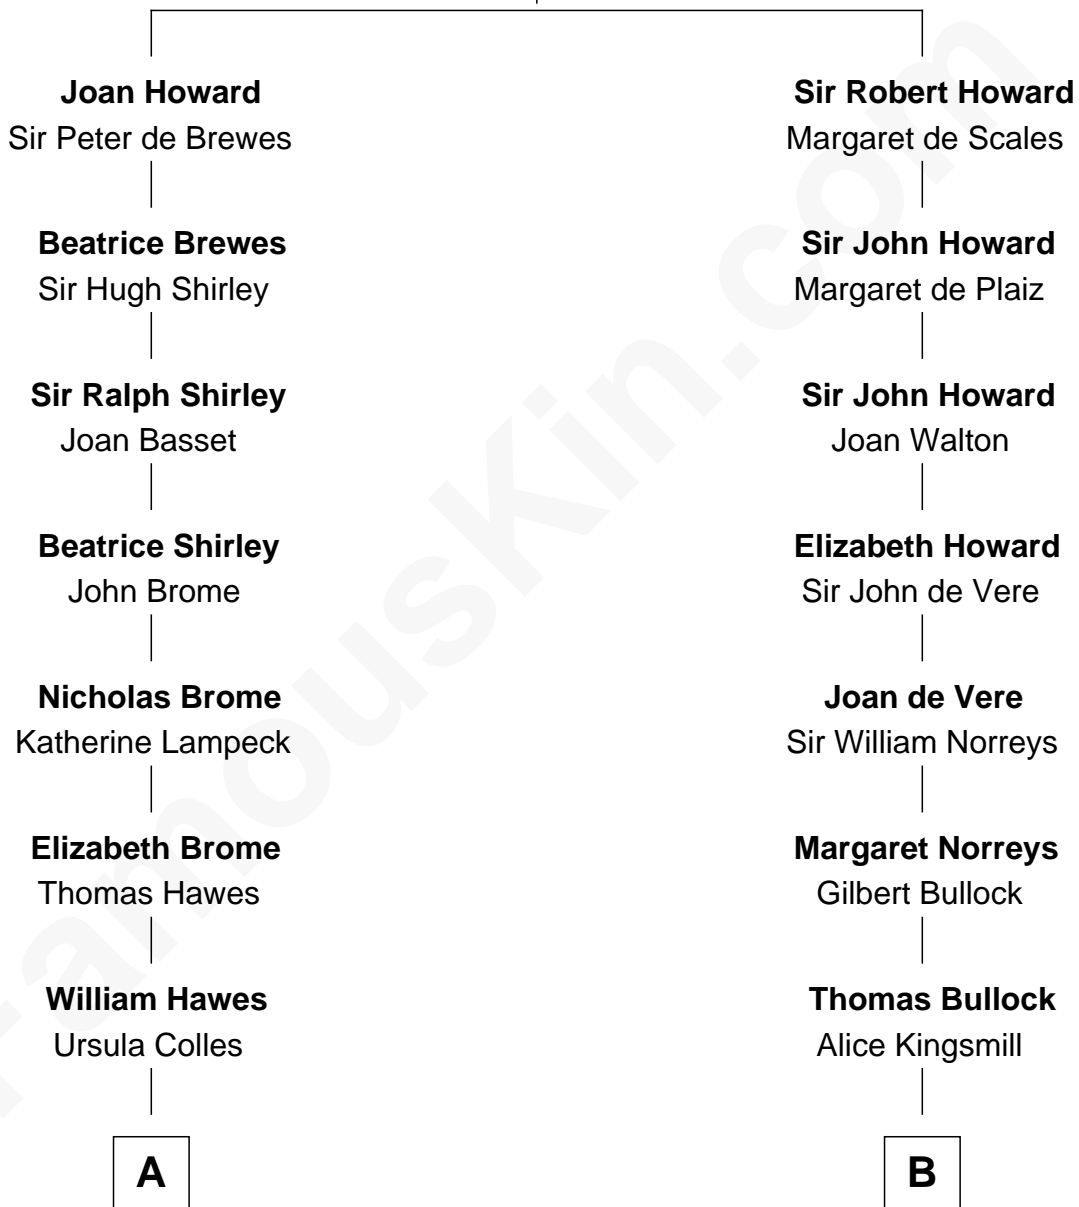

FamousKin.com

Relationship Chart of

Marie-Chantal Miller
Crown Princess of Greece

16th cousin 4 times removed of

James Russell Lowell
American "Fireside" Poet

Sir John Howard
Alice de Bois

C

Blanche Louise Appleton