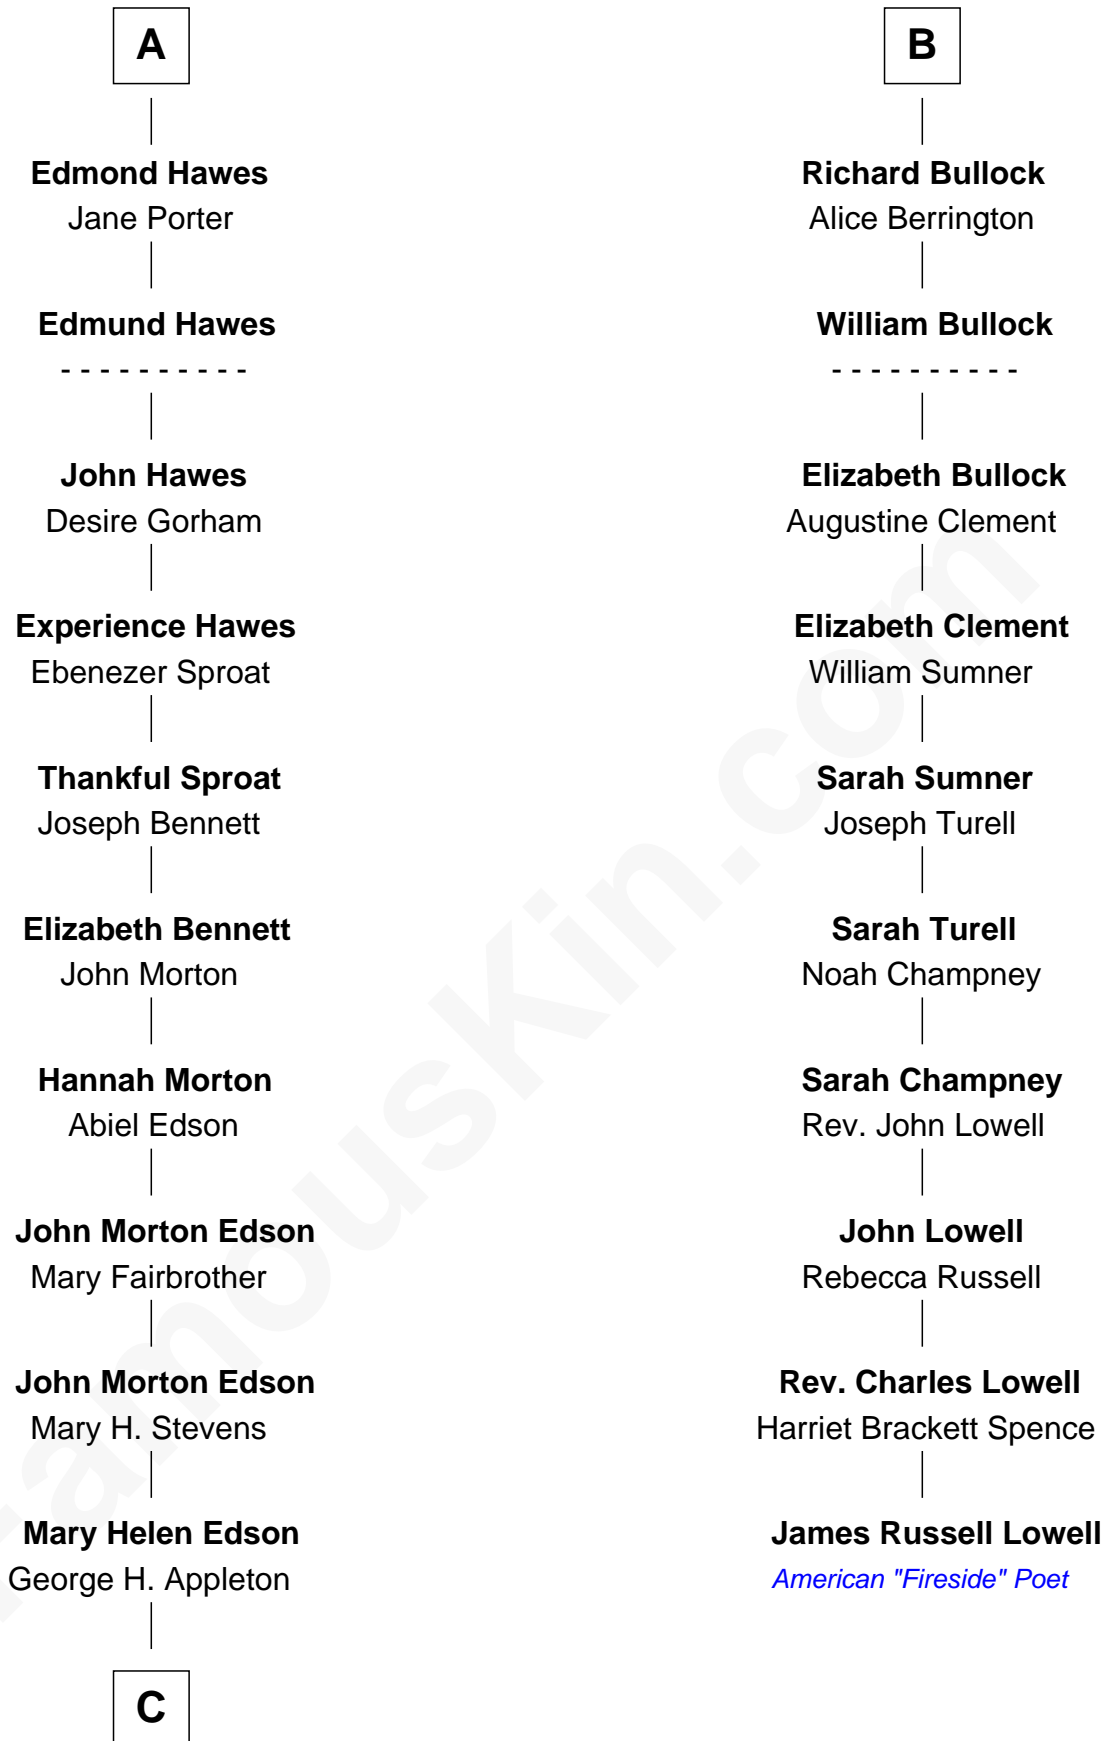

FamousKin.com

Relationship Chart of

Marie-Chantal Miller
Crown Princess of Greece

16th cousin 4 times removed of

James Russell Lowell
American "Fireside" Poet

Sir John Howard
Alice de Bois

C

Blanche Louise Appleton

Ellis John Springer Miller

Ellis Warren Appleton Miller

Sophia June Squarebriggs

Robert Warren Miller

Marie Clara Pesantes

Marie-Chantal Miller

Crown Princess of Greece

FamousKin.com