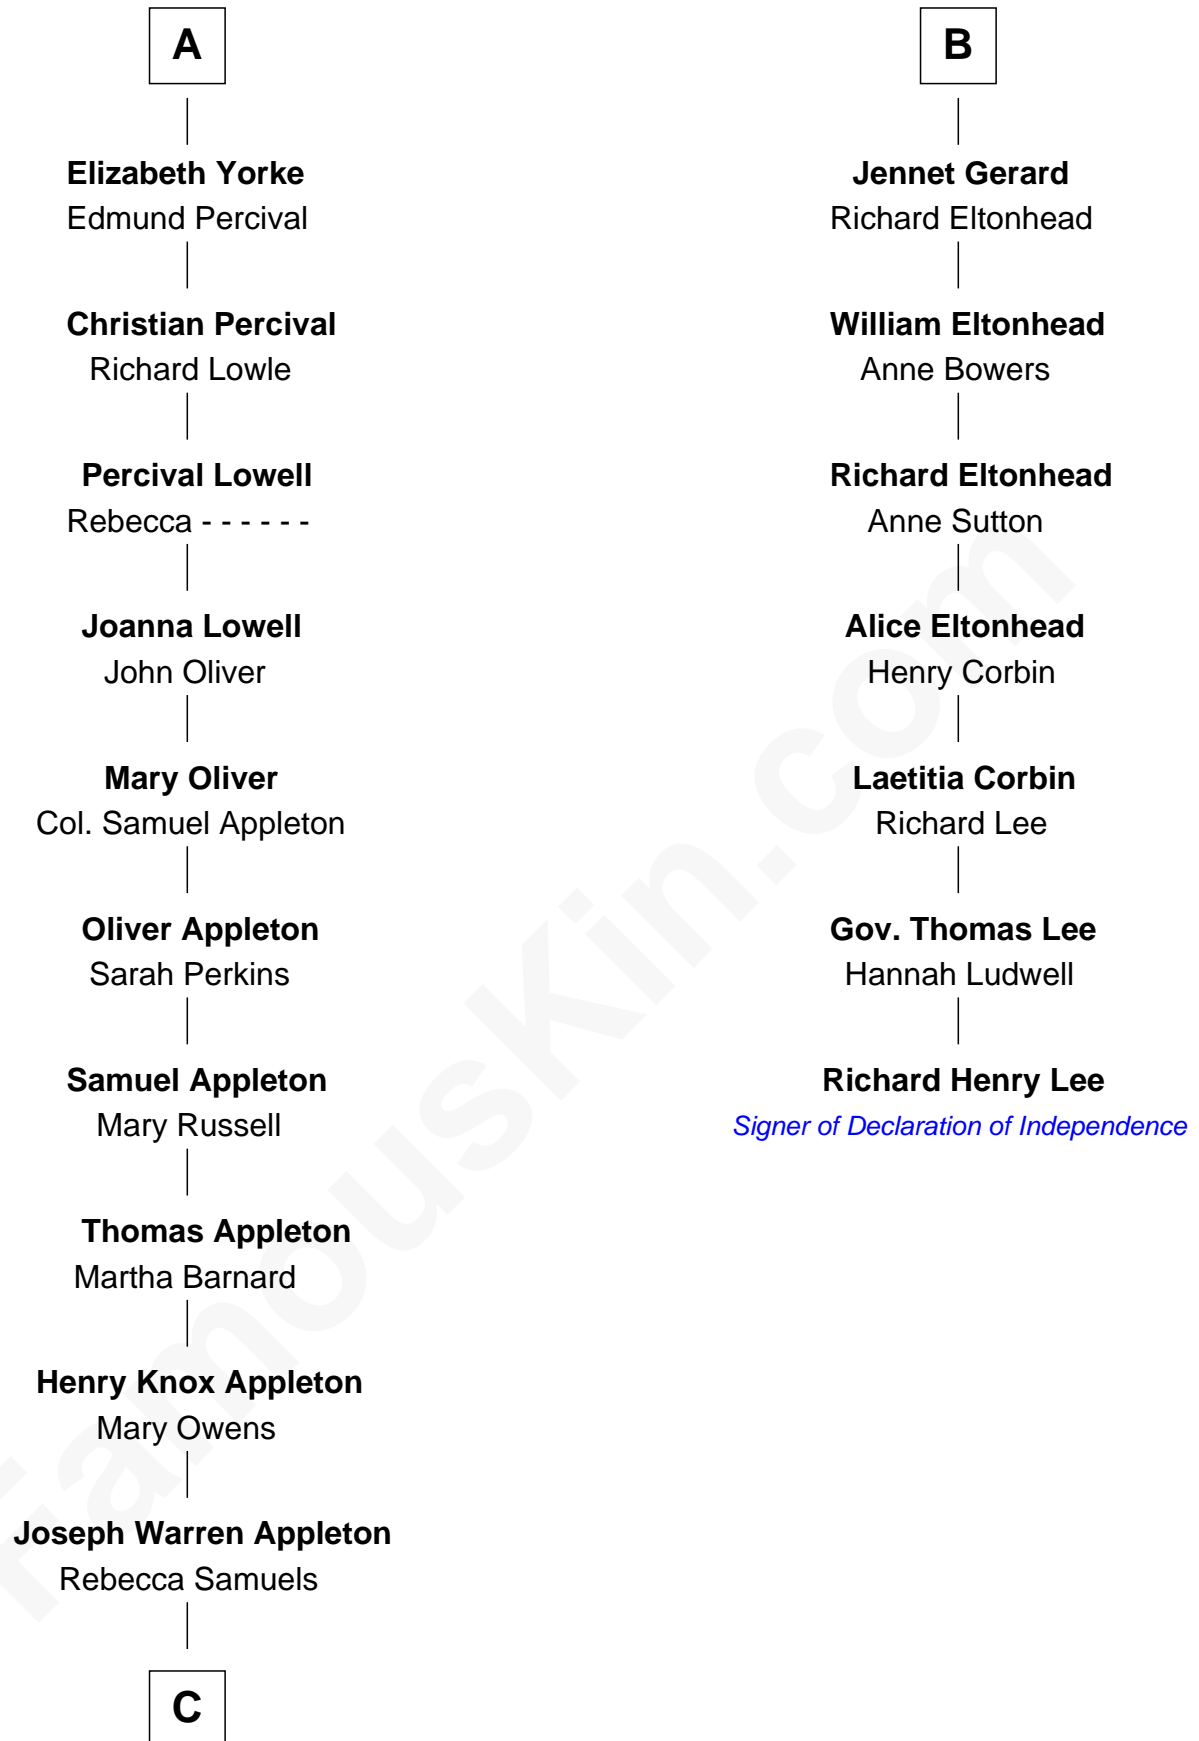

FamousKin.com
Relationship Chart of
Marie-Chantal Miller
Crown Princess of Greece

13th cousin 8 times removed of

Richard Henry Lee
Signer of the Declaration of Independence

C

George H. Appleton

Mary Helen Edson