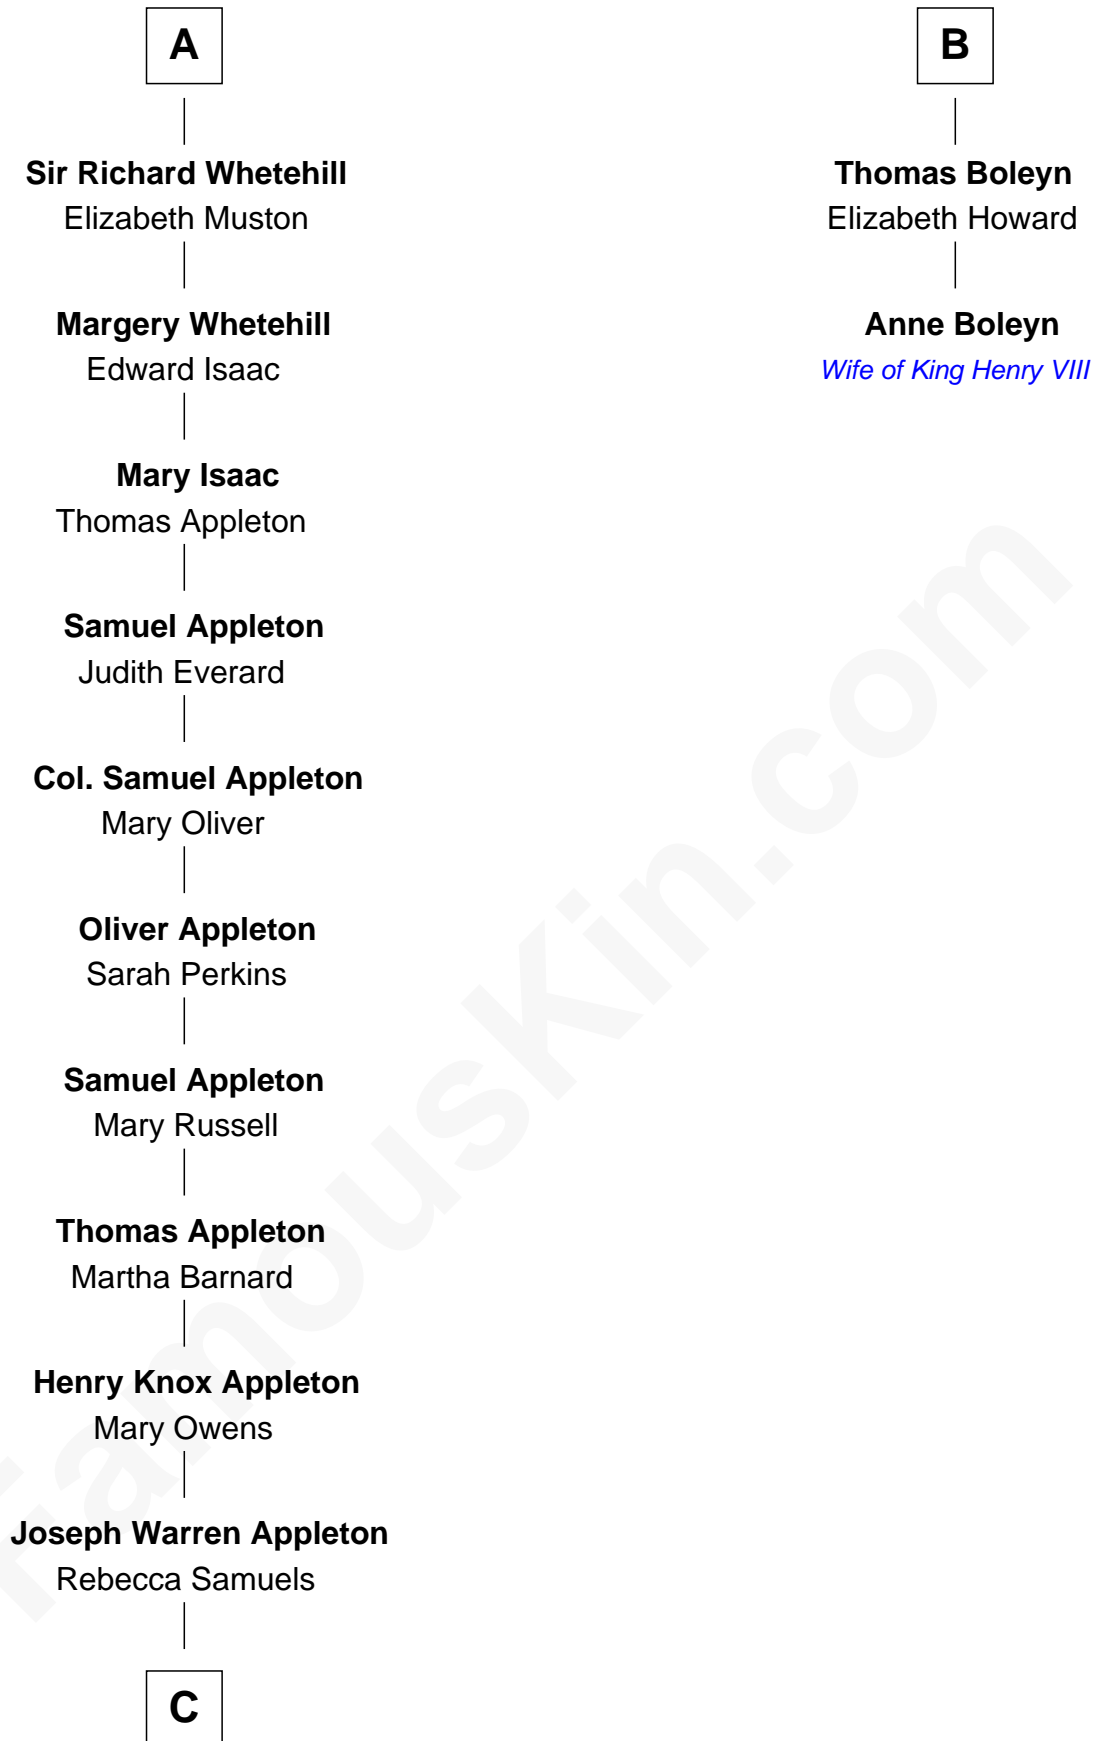

FamousKin.com Relationship Chart of

Marie-Chantal Miller
Crown Princess of Greece

8th cousin 13 times removed of

Anne Boleyn
2nd Wife of King Henry VIII

C

George H. Appleton

Mary Helen Edson

Blanche Louise Appleton

Ellis John Springer Miller

Ellis Warren Appleton Miller

Sophia June Squarebriggs

Robert Warren Miller

Marie Clara Pesantes

Marie-Chantal Miller

Crown Princess of Greece