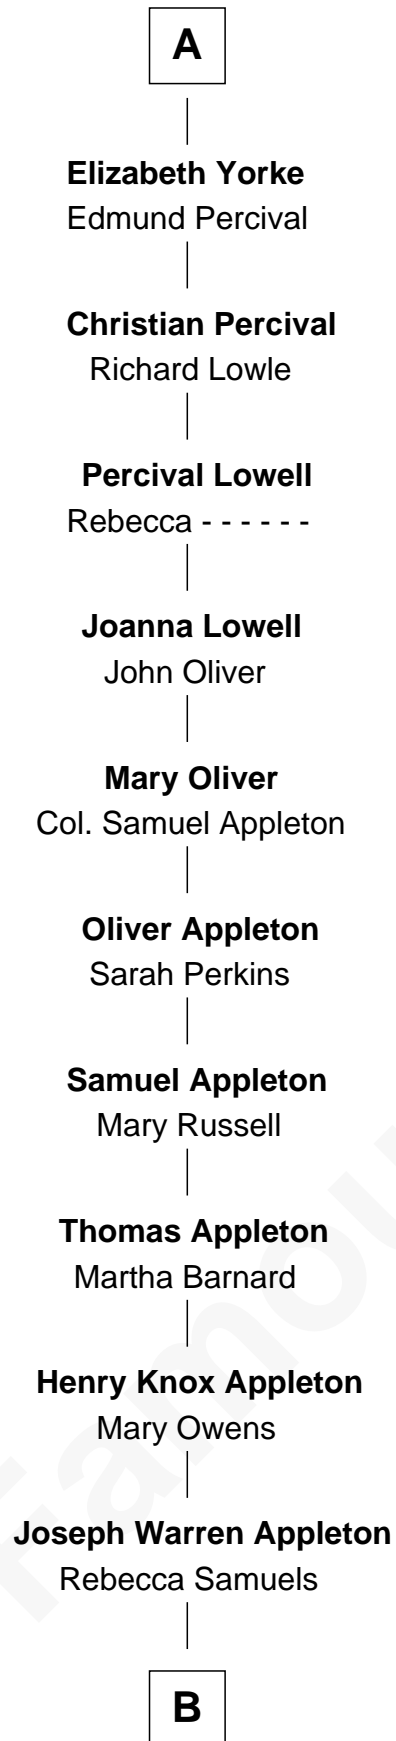

FamousKin.com
Relationship Chart of
Marie-Chantal Miller
Crown Princess of Greece

7th cousin 14 times removed of

Anne Boleyn
2nd Wife of King Henry VIII

Humphrey de Bohun
 Elizabeth Plantagenet

B

George H. Appleton

Mary Helen Edson

Blanche Louise Appleton

Ellis John Springer Miller

Ellis Warren Appleton Miller

Sophia June Squarebriggs

Robert Warren Miller

Marie Clara Pesantes

Marie-Chantal Miller