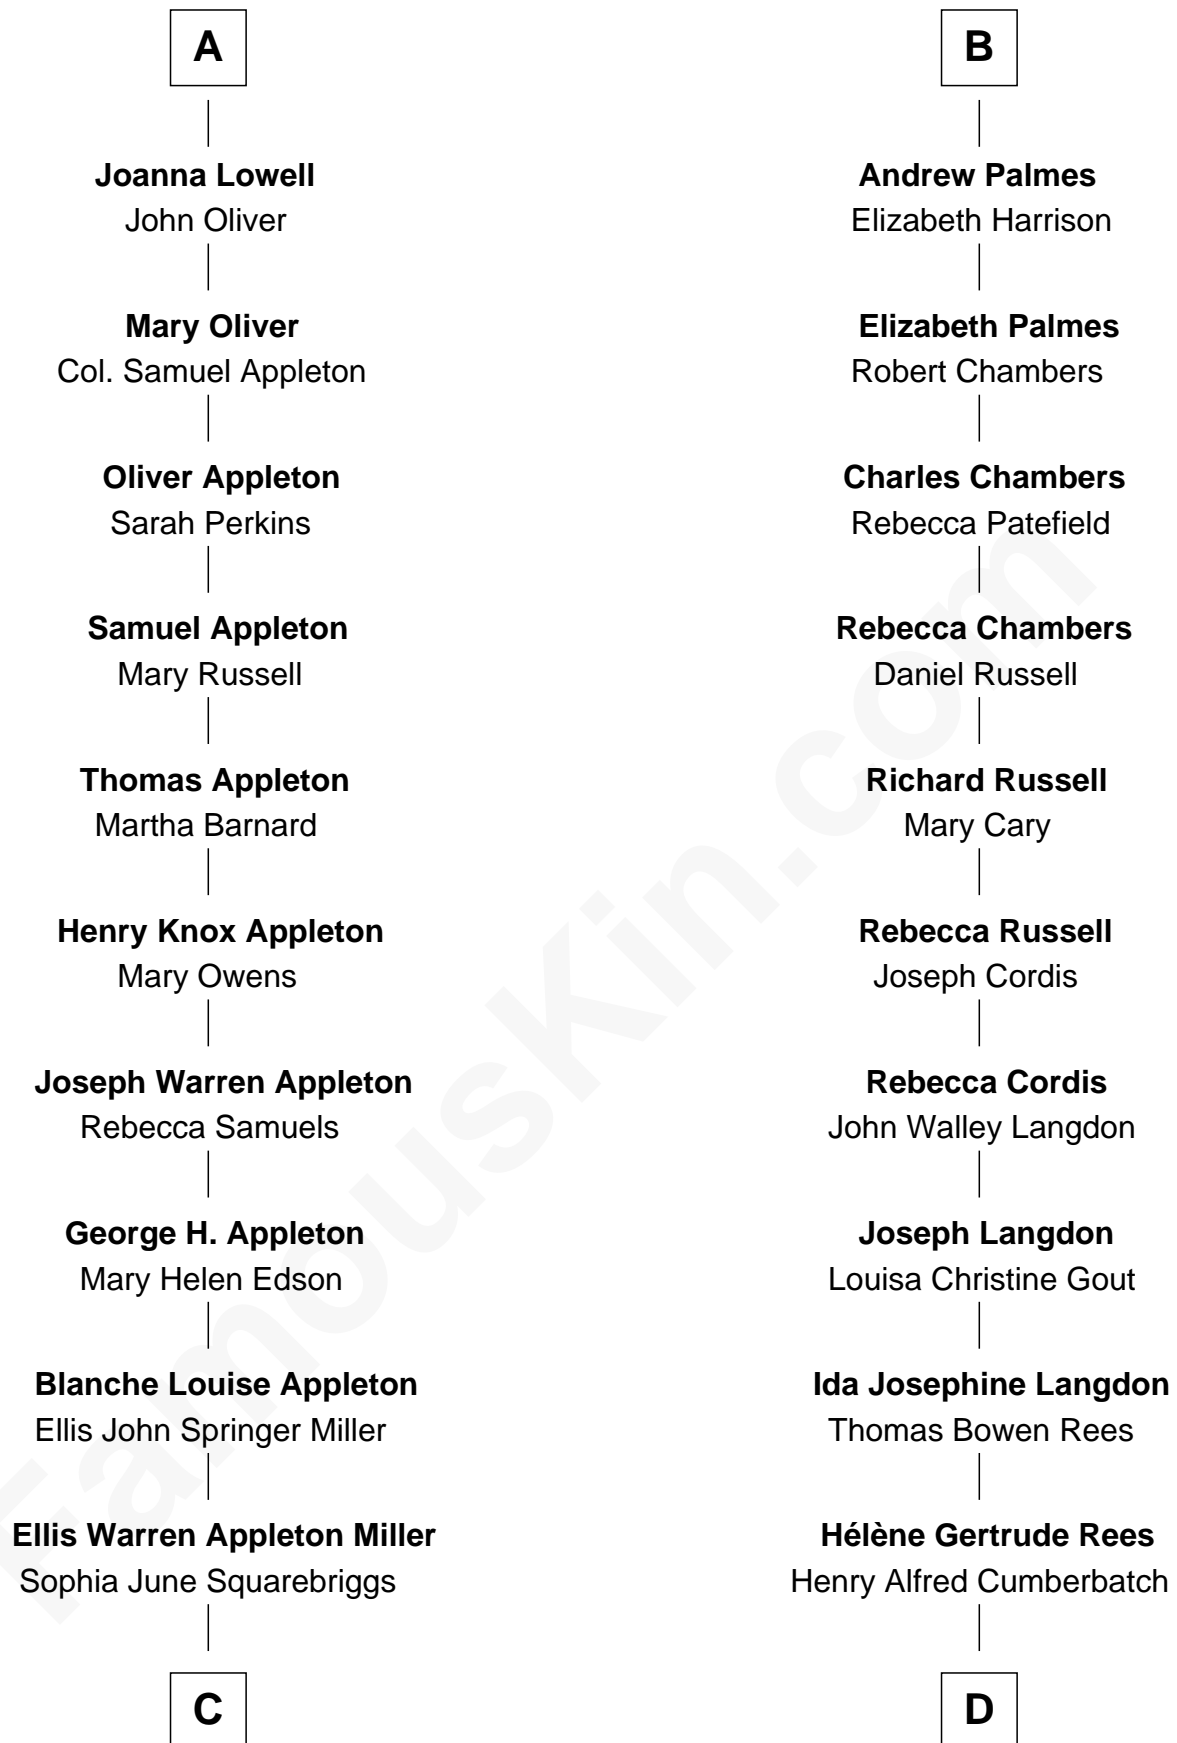

# FamousKin.com Relationship Chart of

**Marie-Chantal Miller**  
*Crown Princess of Greece*

18th cousin 1 time removed of

**Benedict Cumberbatch**  
*Movie, Television and Stage Actor*

**Sir Hugh Luttrell**  
Catherine de Beaumont

**C**

**Robert Warren Miller**  
Marie Clara Pesantes

**Marie-Chantal Miller**  
*Crown Princess of Greece*

**D**

**Henry Carlton Cumberbatch**  
Pauline Ellen Laing Congdon

**Timothy Carlton Congdon Cumberbatch**  
Wanda Ventham