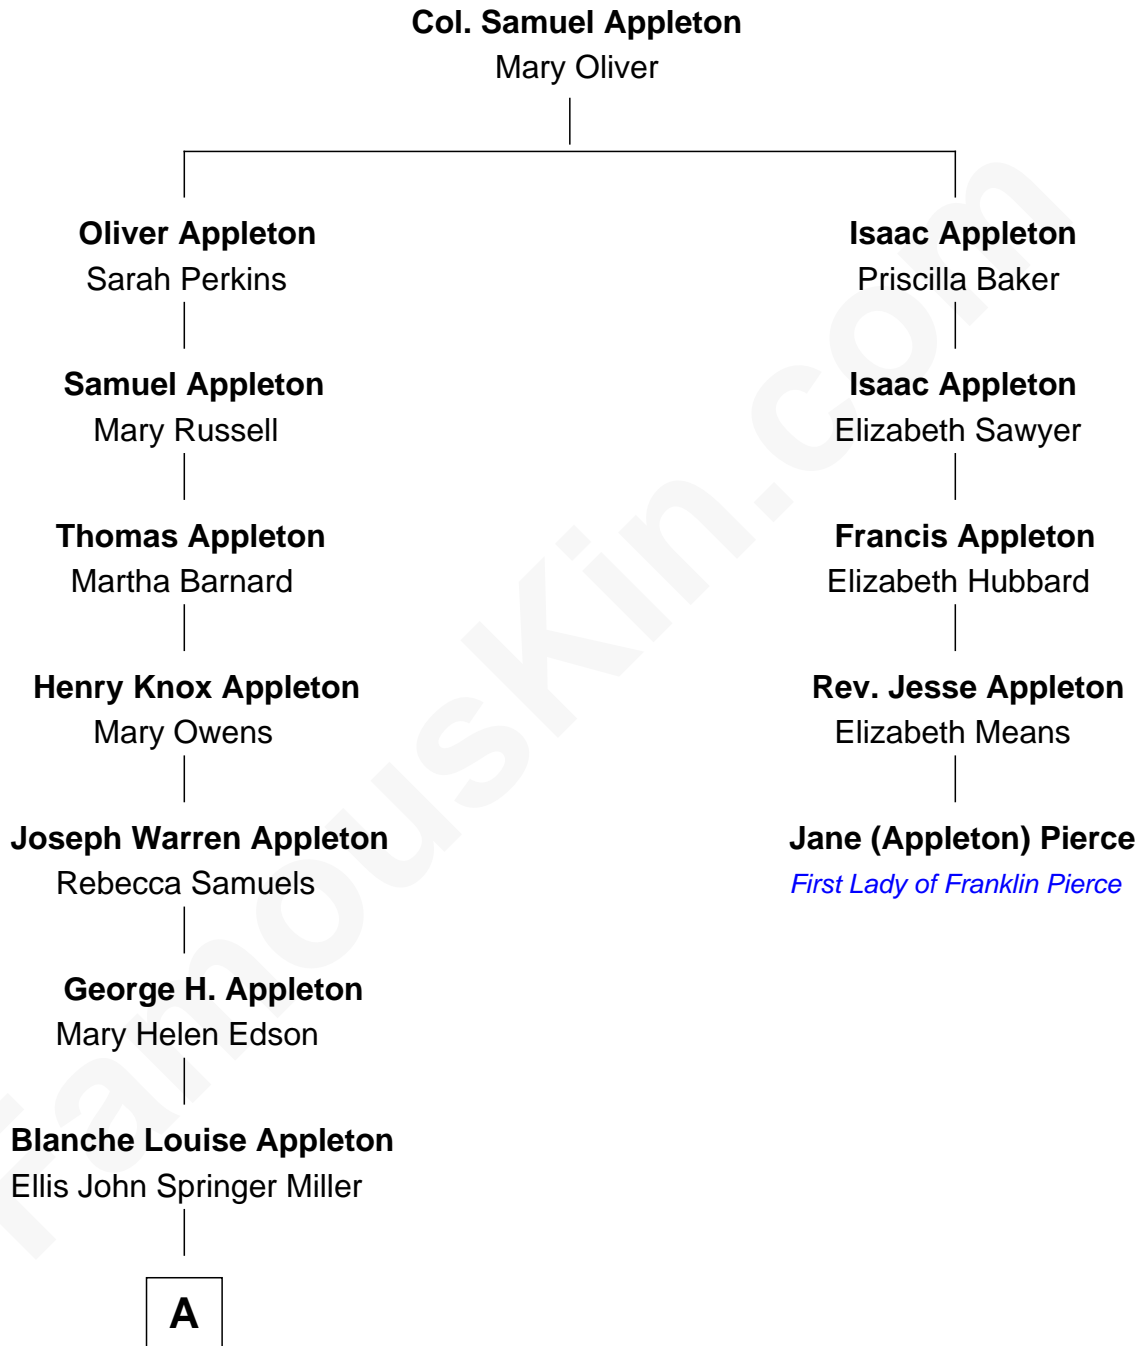

FamousKin.com Relationship Chart of

Marie-Chantal Miller
Crown Princess of Greece

4th cousin 5 times removed of

Jane (Appleton) Pierce
First Lady of President Franklin Pierce

A

Ellis Warren Appleton Miller

Sophia June Squarebriggs

Robert Warren Miller

Marie Clara Pesantes

Marie-Chantal Miller

Crown Princess of Greece

FamousKin.com