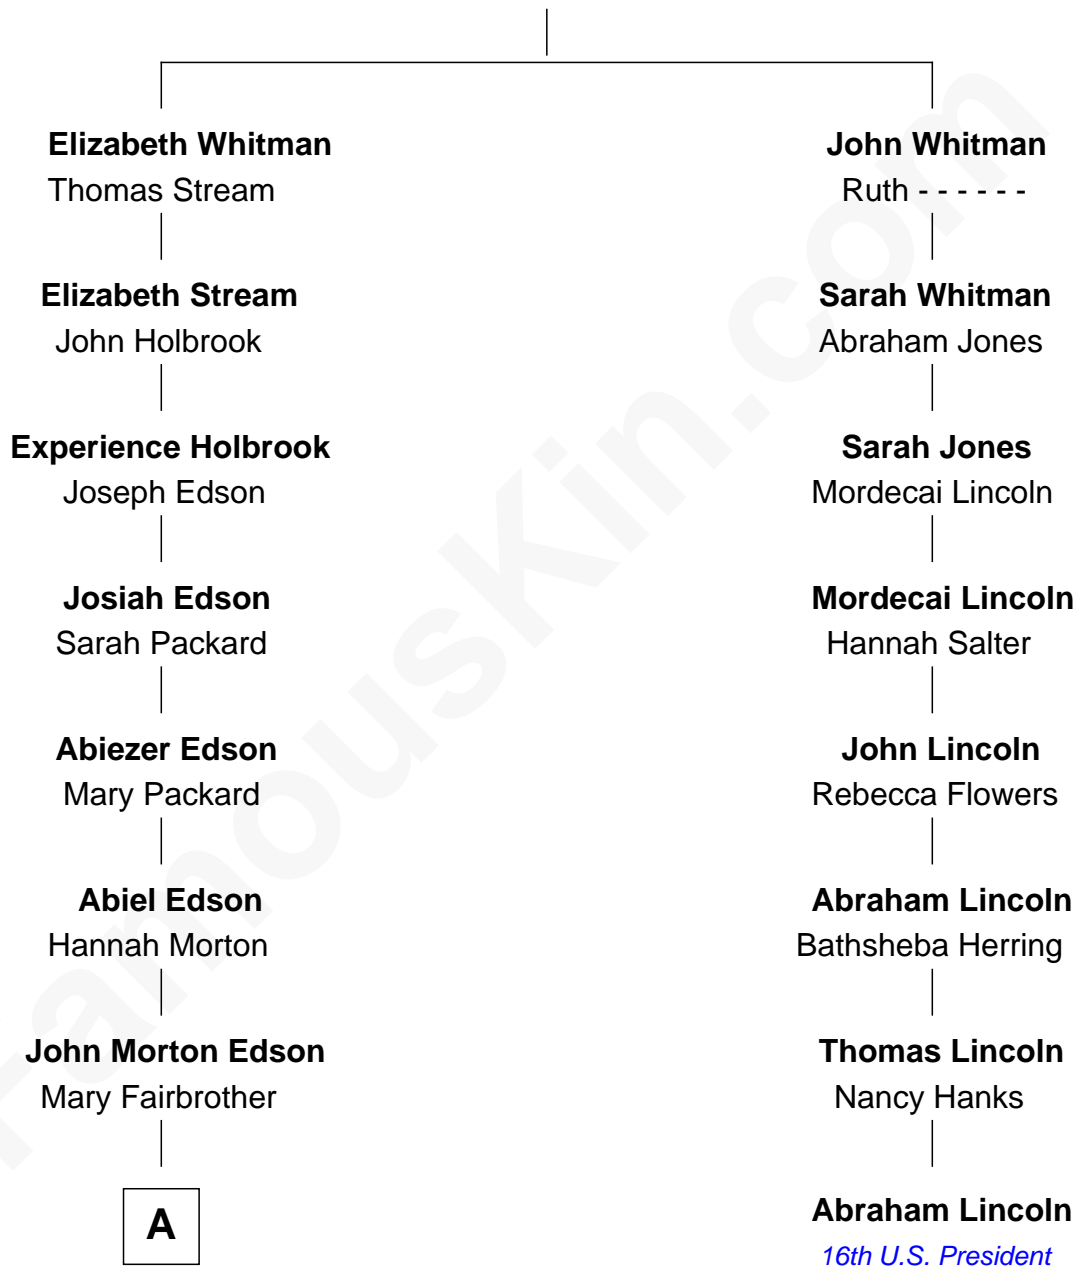

FamousKin.com
Relationship Chart of
Marie-Chantal Miller
Crown Princess of Greece

7th cousin 5 times removed of

Abraham Lincoln
16th U.S. President

Richard Whitman

A

John Morton Edson

Mary H. Stevens

Mary Helen Edson

George H. Appleton

Blanche Louise Appleton

Ellis John Springer Miller

Ellis Warren Appleton Miller

Sophia June Squarebriggs

Robert Warren Miller

Marie Clara Pesantes

Marie-Chantal Miller