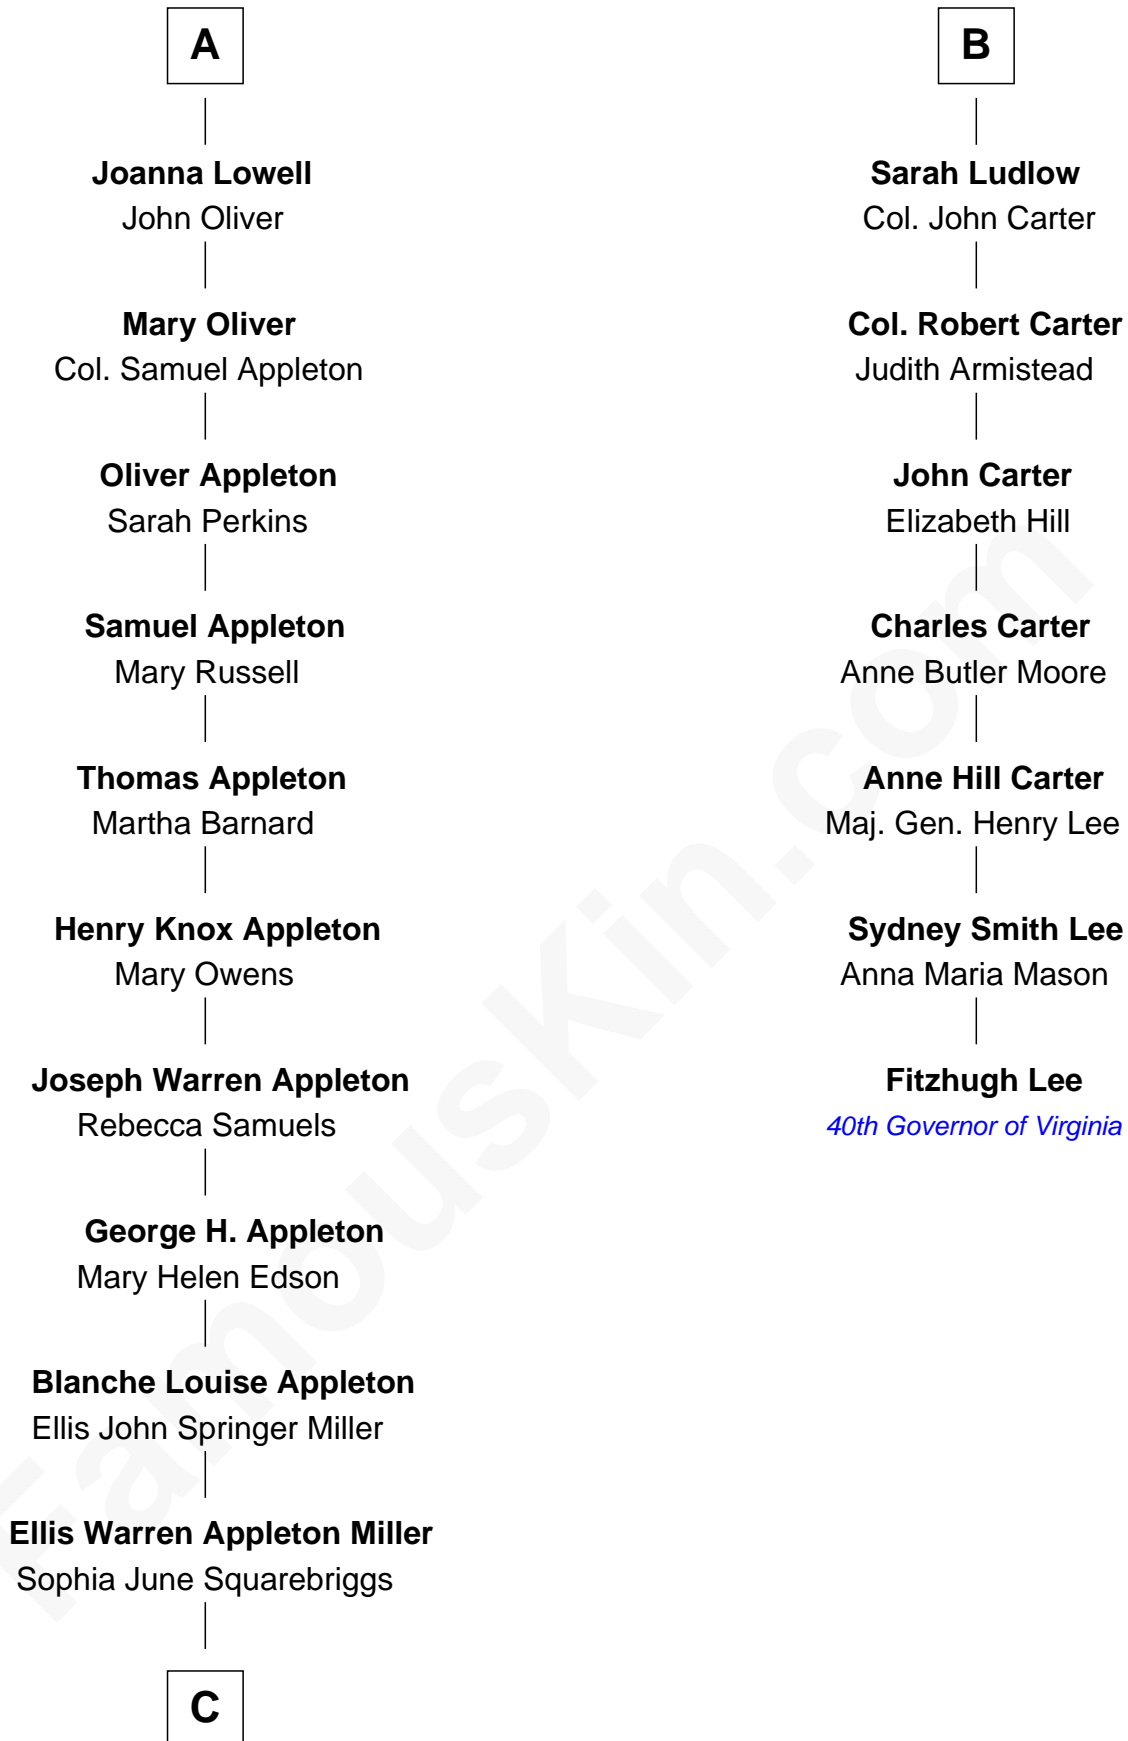

FamousKin.com
Relationship Chart of
Marie-Chantal Miller
Crown Princess of Greece

13th cousin 5 times removed of
Fitzhugh Lee
40th Governor of Virginia

C

Robert Warren Miller
Marie Clara Pesantes

Marie-Chantal Miller
Crown Princess of Greece

FamousKin.com