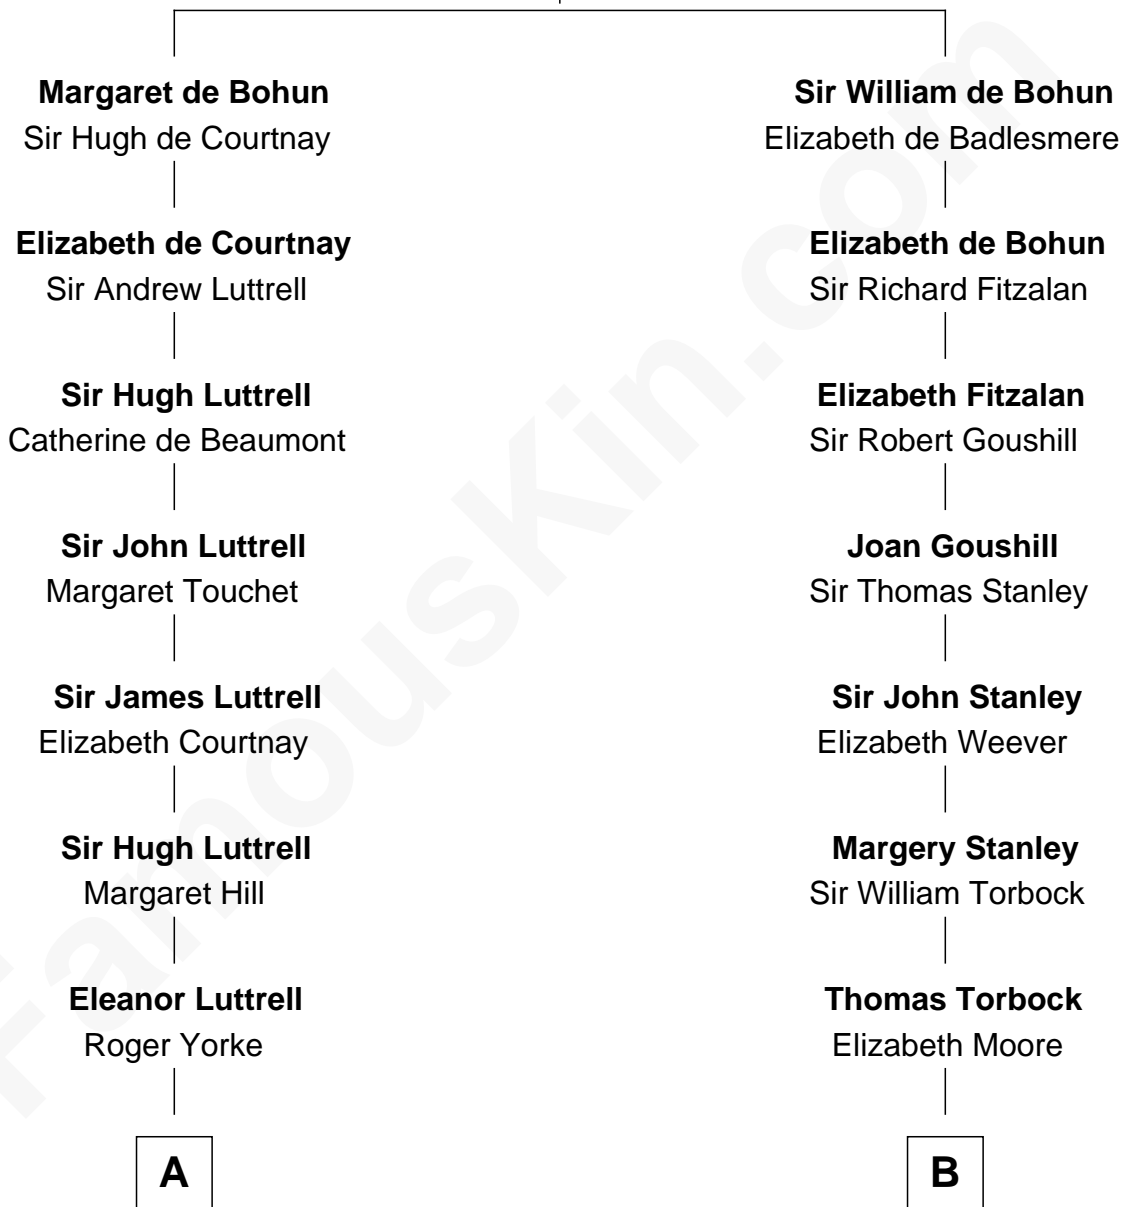

FamousKin.com Relationship Chart of

Marie-Chantal Miller
Crown Princess of Greece

17th cousin 4 times removed of

Henry Lloyd
40th Governor of Maryland

Humphrey de Bohun
Elizabeth Plantagenet

C

George H. Appleton

Mary Helen Edson

Blanche Louise Appleton

Ellis John Springer Miller

Ellis Warren Appleton Miller

Sophia June Squarebriggs

Robert Warren Miller

Marie Clara Pesantes

Marie-Chantal Miller

Crown Princess of Greece

FamousKin.com