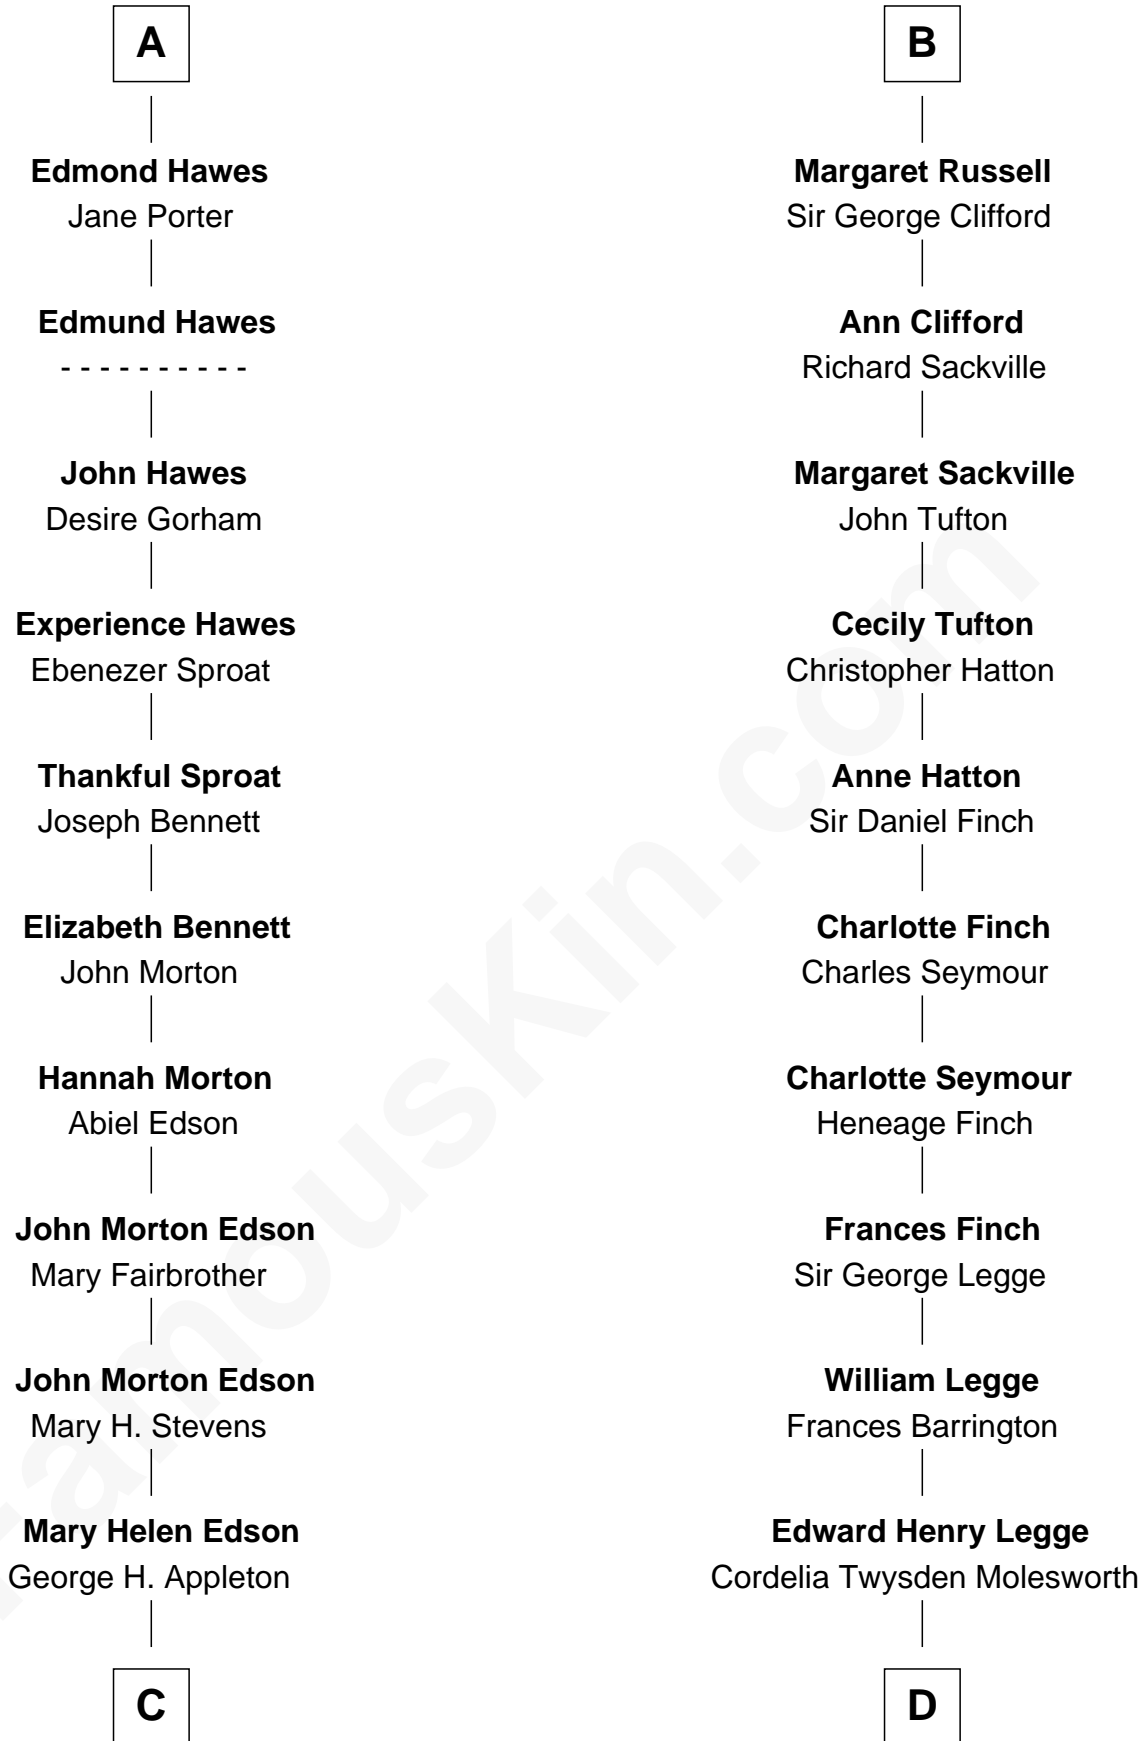

FamousKin.com

Relationship Chart of

Marie-Chantal Miller
Crown Princess of Greece

20th cousin of

Kit Harington
TV Actor - "Game of Thrones"

Sir John Howard
Alice de Bois

Joan Howard
Sir Peter de Brewes

Beatrice Brewes
Sir Hugh Shirley

Henry Howard
Mary Hussey

Elizabeth Howard
Henry Wentworth

Margery Wentworth
Sir William Waldegrave

Margaret Waldegrave
Sir John St. John

Margaret St. John
Sir Francis Russell

B

C

Blanche Louise Appleton