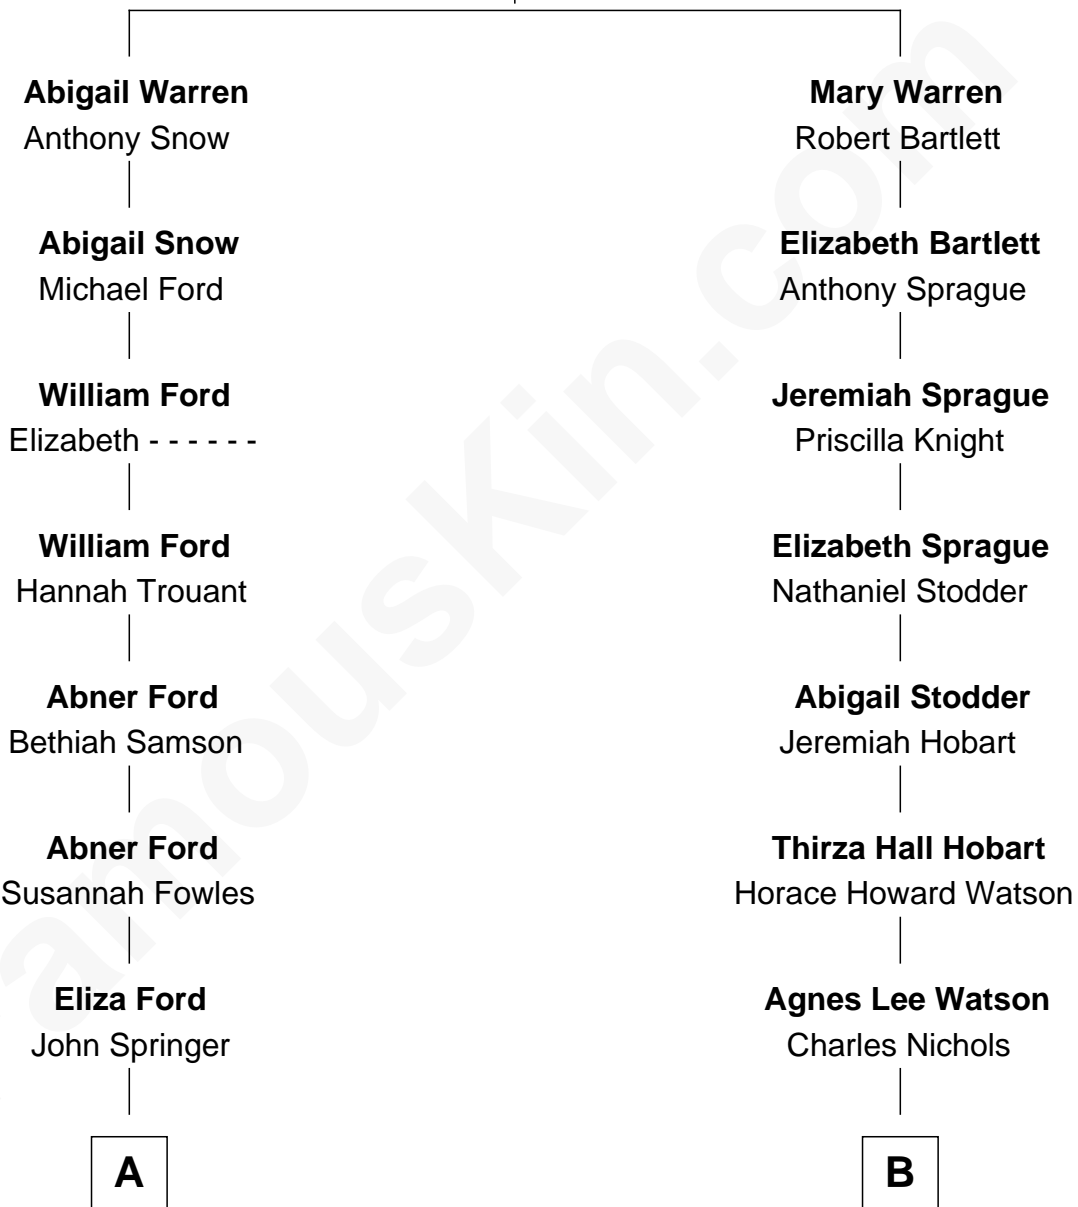

FamousKin.com Relationship Chart of

Marie-Chantal Miller
Crown Princess of Greece

11th cousin of

John Cena

Movie Actor and WWE Pro Wrestler

Richard Warren
Elizabeth Walker

A

Elizabeth Ann Springer
Charles Herman Miller

Ellis John Springer Miller
Blanche Louise Appleton

Ellis Warren Appleton Miller
Sophia June Squarebriggs

Robert Warren Miller
Marie Clara Pesantes

Marie-Chantal Miller
Crown Princess of Greece

B

Charles H. Nichols
Martha Emma Dix