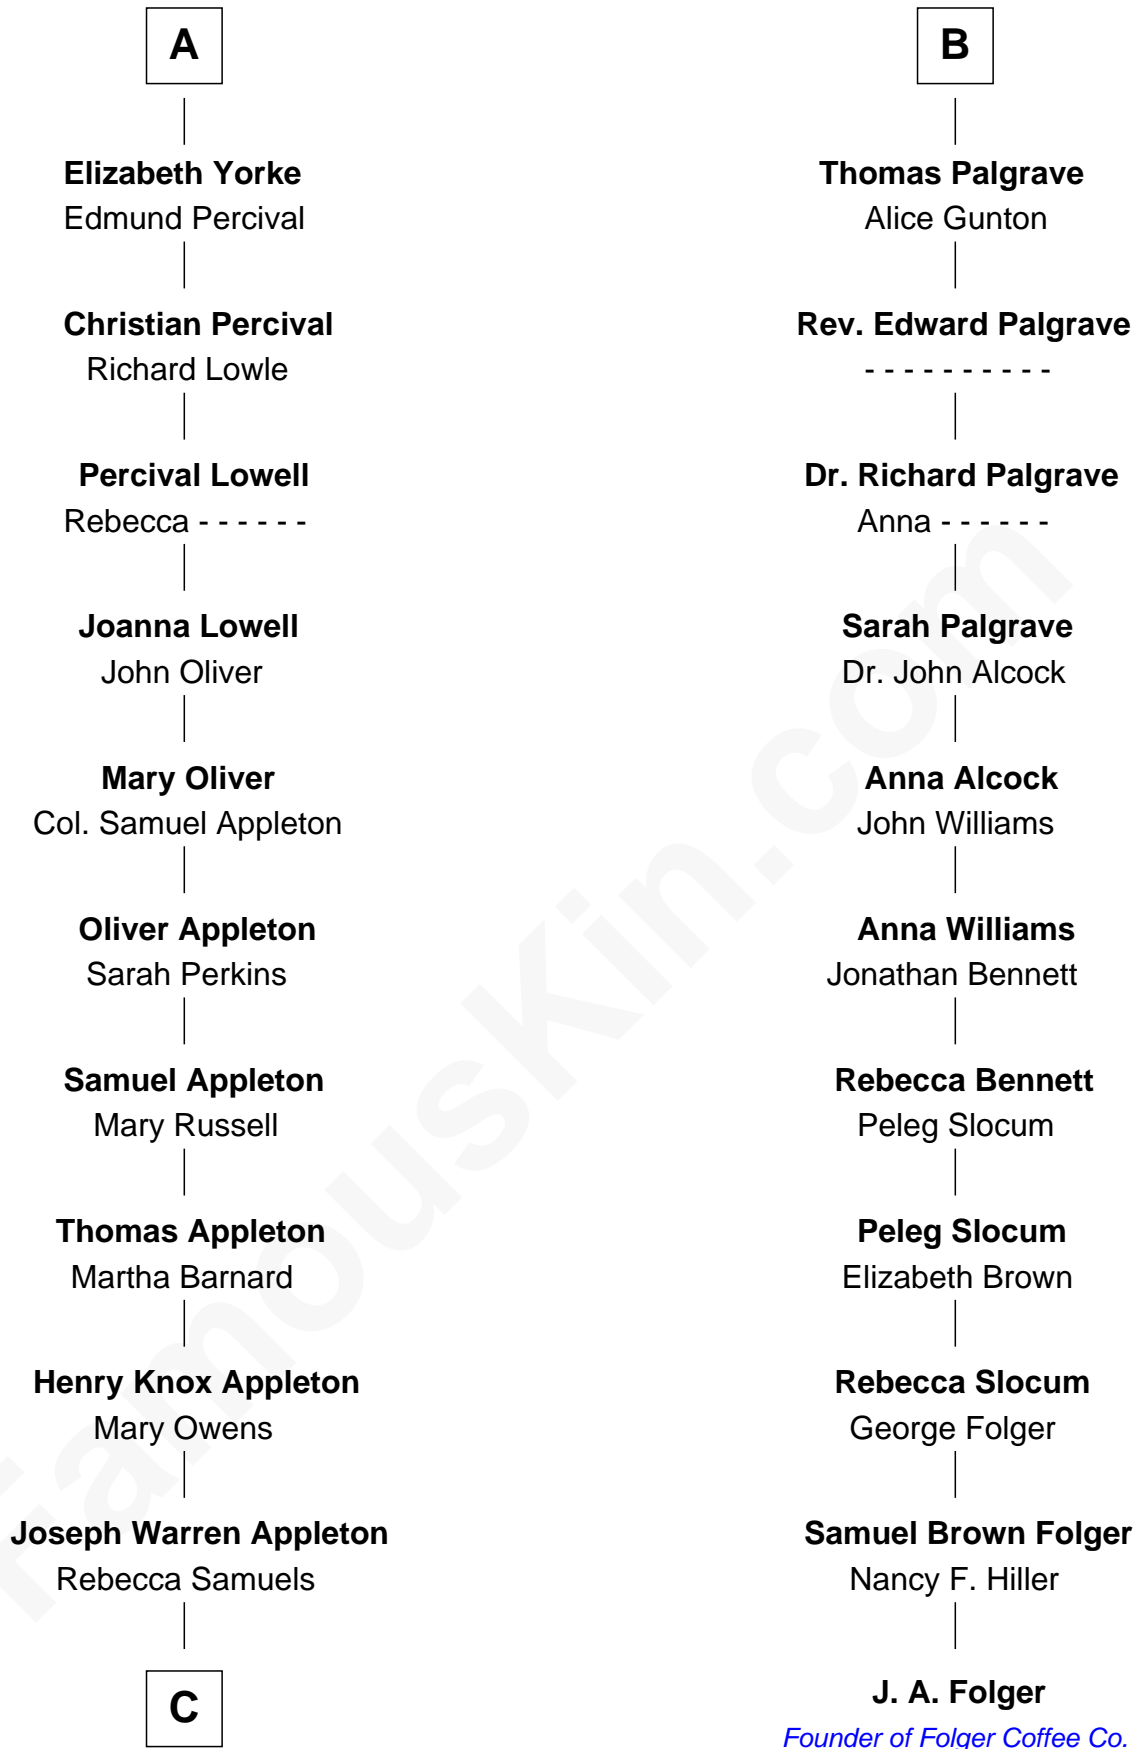

**FamousKin.com**  
**Relationship Chart of**  
**Marie-Chantal Miller**  
*Crown Princess of Greece*

17th cousin 4 times removed of

**J. A. Folger**  
*Founder of Folger Coffee Company*

**C**

George H. Appleton

Mary Helen Edson

Blanche Louise Appleton

Ellis John Springer Miller

Ellis Warren Appleton Miller

Sophia June Squarebriggs

Robert Warren Miller

Marie Clara Pesantes

Marie-Chantal Miller

*Crown Princess of Greece*