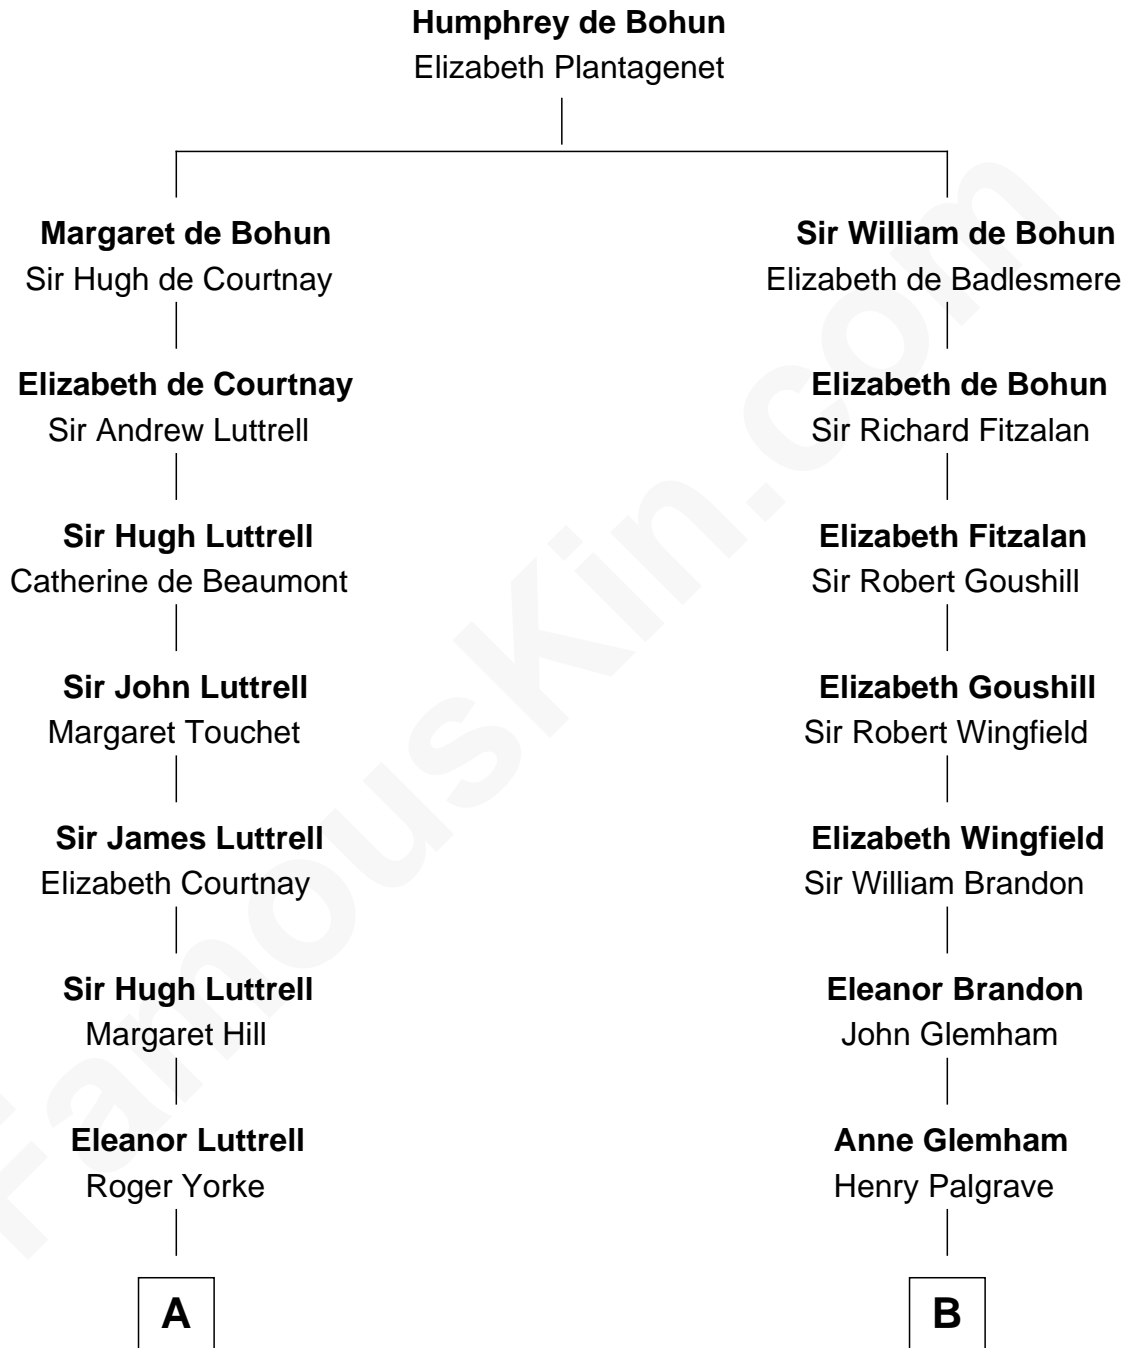

**FamousKin.com**  
**Relationship Chart of**  
**Marie-Chantal Miller**  
*Crown Princess of Greece*

17th cousin 4 times removed of

**J. A. Folger**  
*Founder of Folger Coffee Company*

**C**

George H. Appleton

Mary Helen Edson

Blanche Louise Appleton

Ellis John Springer Miller

Ellis Warren Appleton Miller

Sophia June Squarebriggs

Robert Warren Miller

Marie Clara Pesantes

Marie-Chantal Miller

*Crown Princess of Greece*