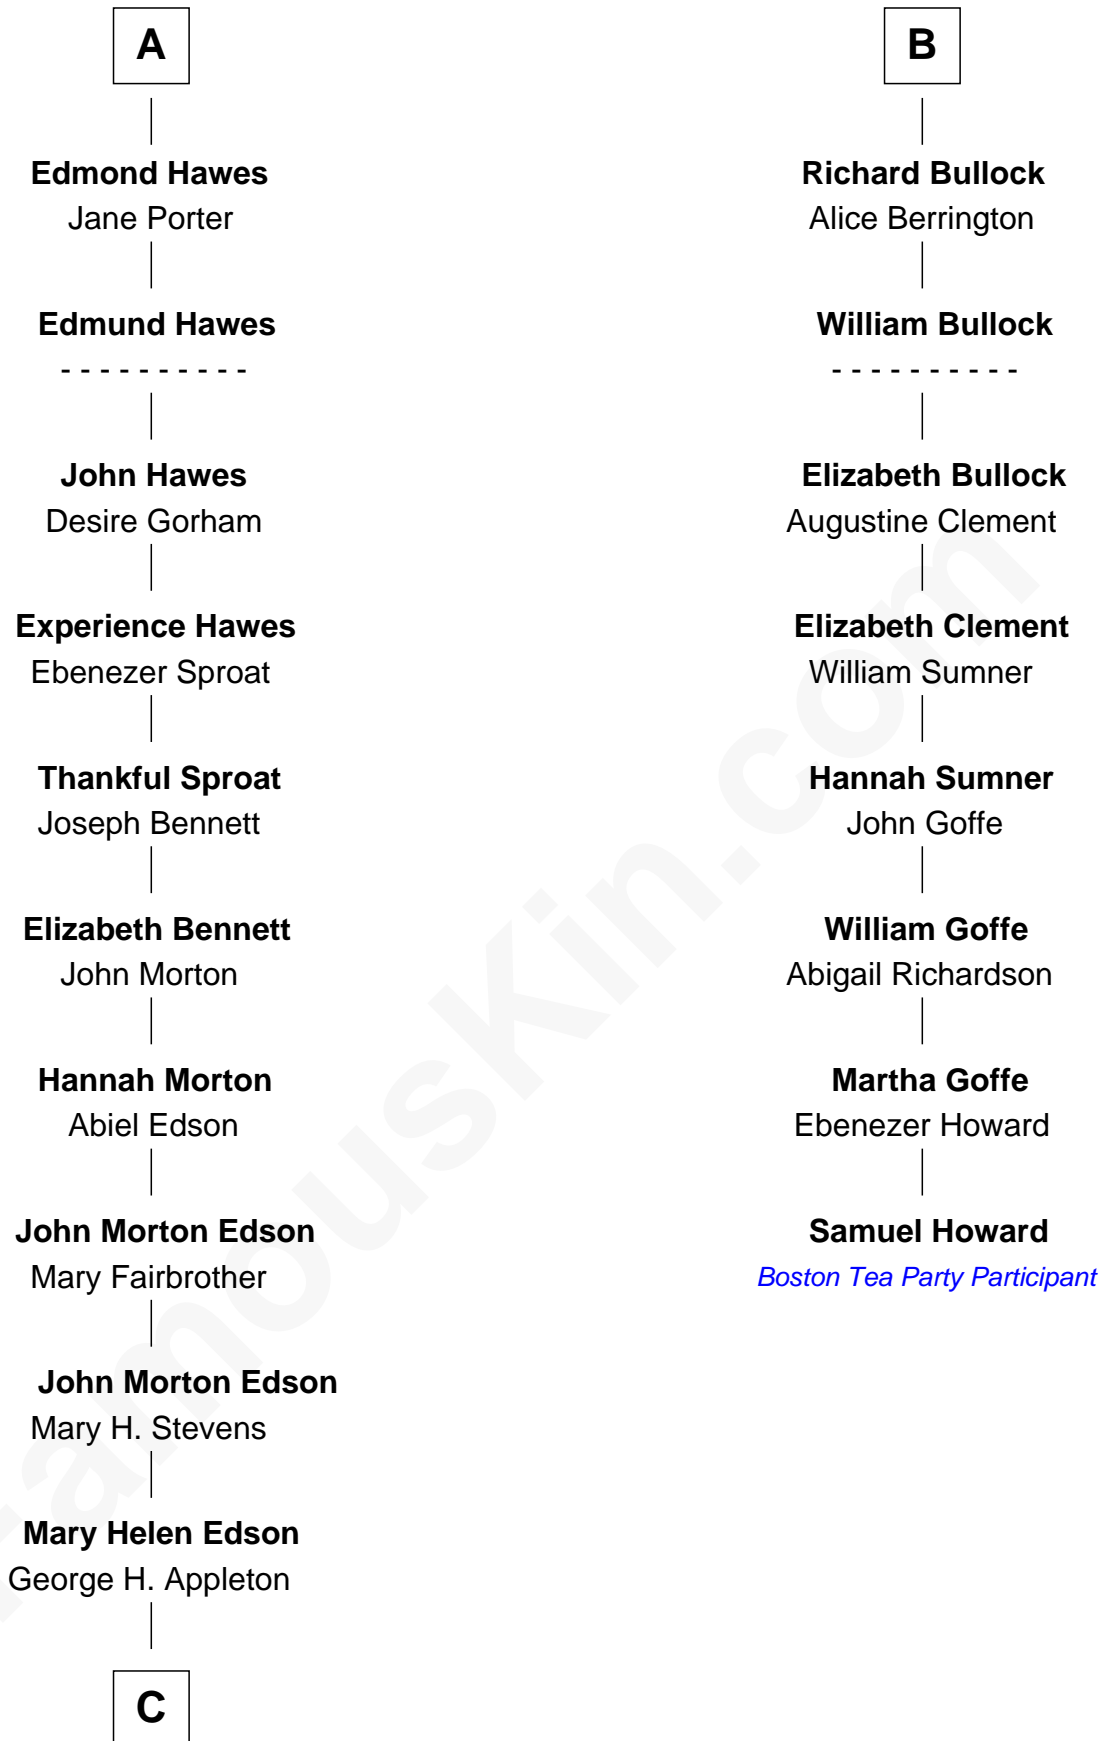

**FamousKin.com**  
**Relationship Chart of**  
**Marie-Chantal Miller**  
*Crown Princess of Greece*

14th cousin 6 times removed of

**Samuel Howard**  
*Boston Tea Party Participant*

**Sir John Howard**  
 Alice de Bois

**C**

**Blanche Louise Appleton**

Ellis John Springer Miller

**Ellis Warren Appleton Miller**

Sophia June Squarebriggs

**Robert Warren Miller**

Marie Clara Pesantes

**Marie-Chantal Miller**