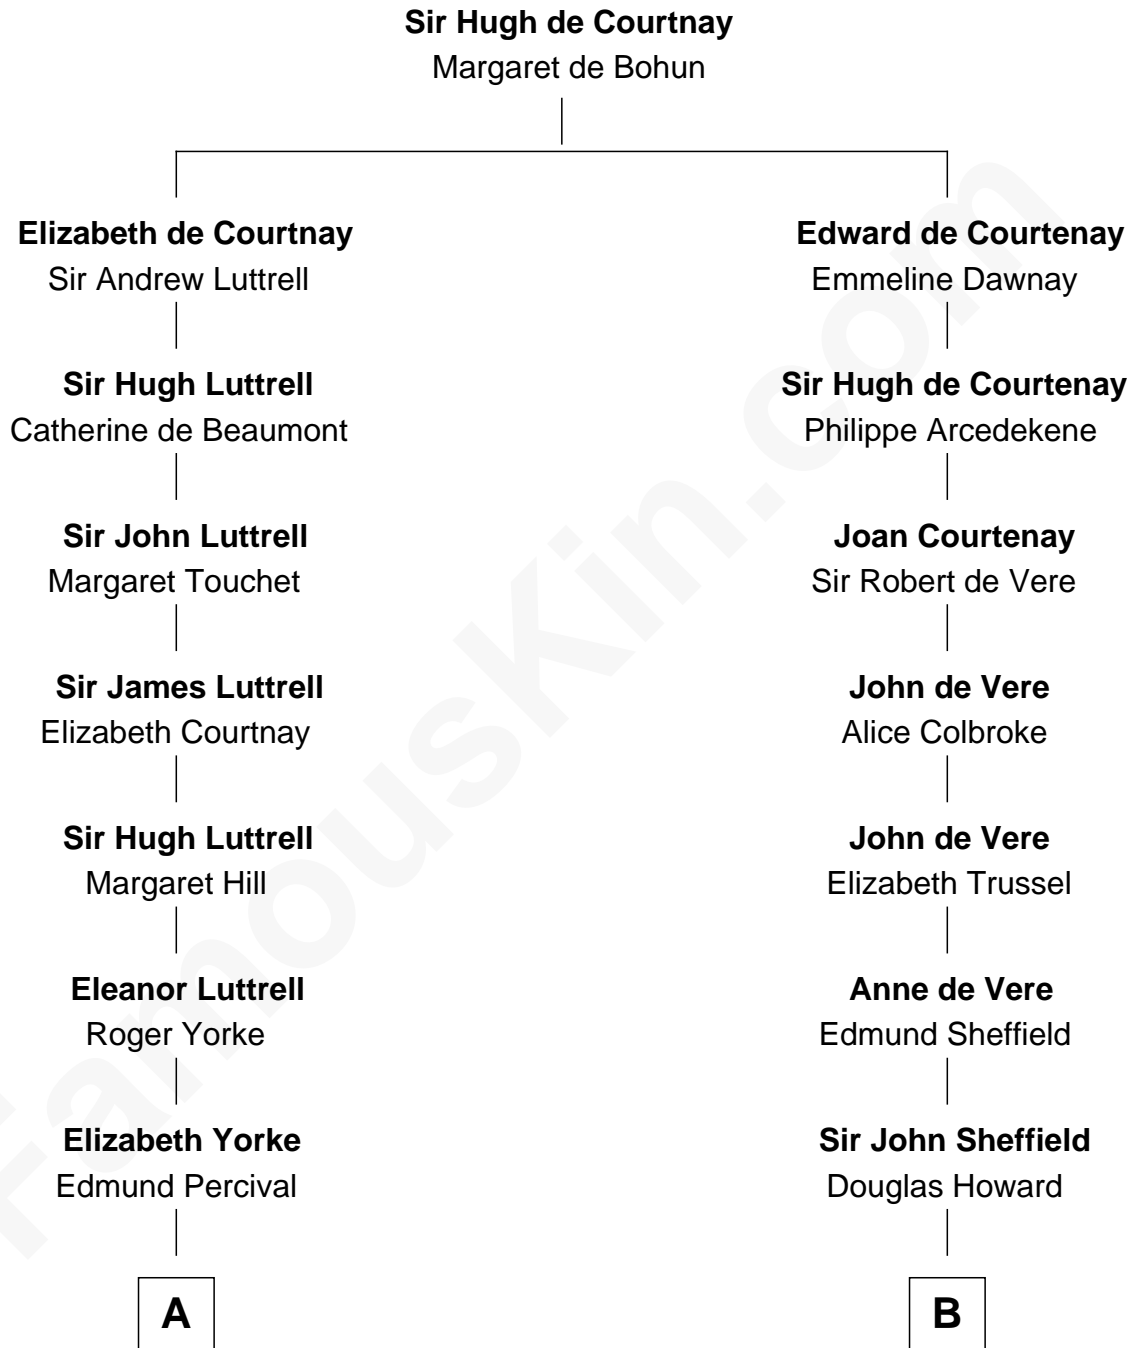

**FamousKin.com**  
**Relationship Chart of**  
**Marie-Chantal Miller**  
*Crown Princess of Greece*

19th cousin 1 time removed of

**Cara Delevingne**  
*Fashion Model and Movie Actress*

**C**

**Blanche Louise Appleton**

Ellis John Springer Miller

**Ellis Warren Appleton Miller**

Sophia June Squarebriggs

**Robert Warren Miller**

Marie Clara Pesantes

**Marie-Chantal Miller**

*Crown Princess of Greece*

**D**

**Jane Armyne Sheffield**

Sir Jocelyn Edward Greville Stevens

**Pandora Anne Stevens**

Charles Hamar Delevingne

**Cara Delevingne**

*Model and Actress*