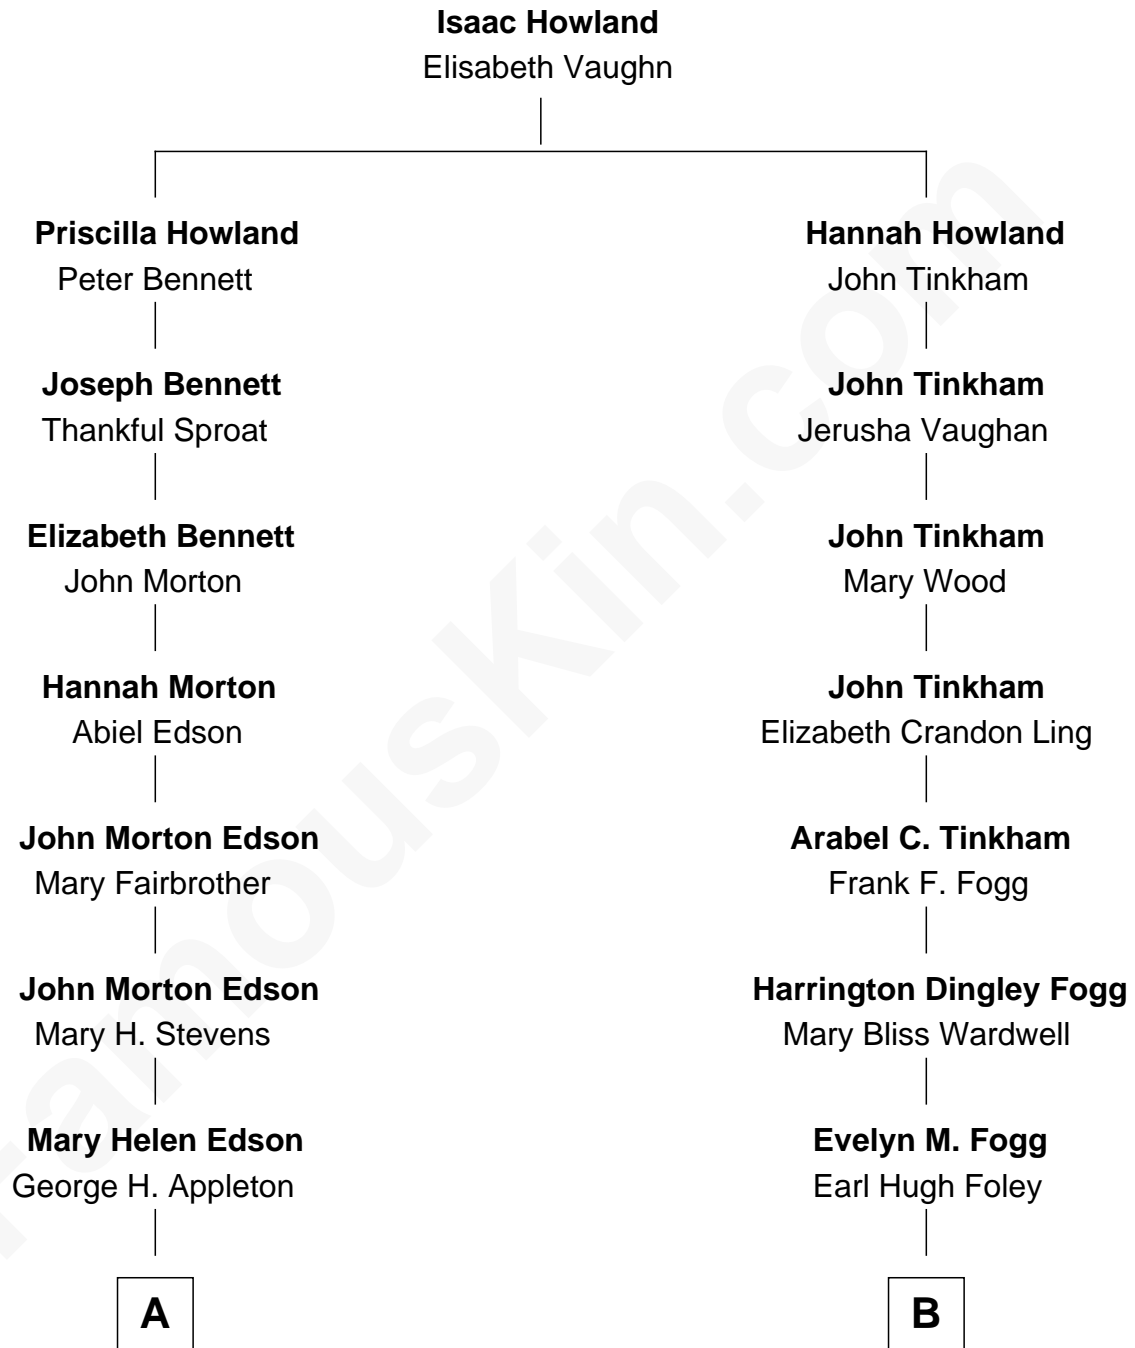

FamousKin.com Relationship Chart of

Marie-Chantal Miller
Crown Princess of Greece

8th cousin 2 times removed of

Scott Foley
TV, Stage and Movie Actor

A

Blanche Louise Appleton

Ellis John Springer Miller

Ellis Warren Appleton Miller