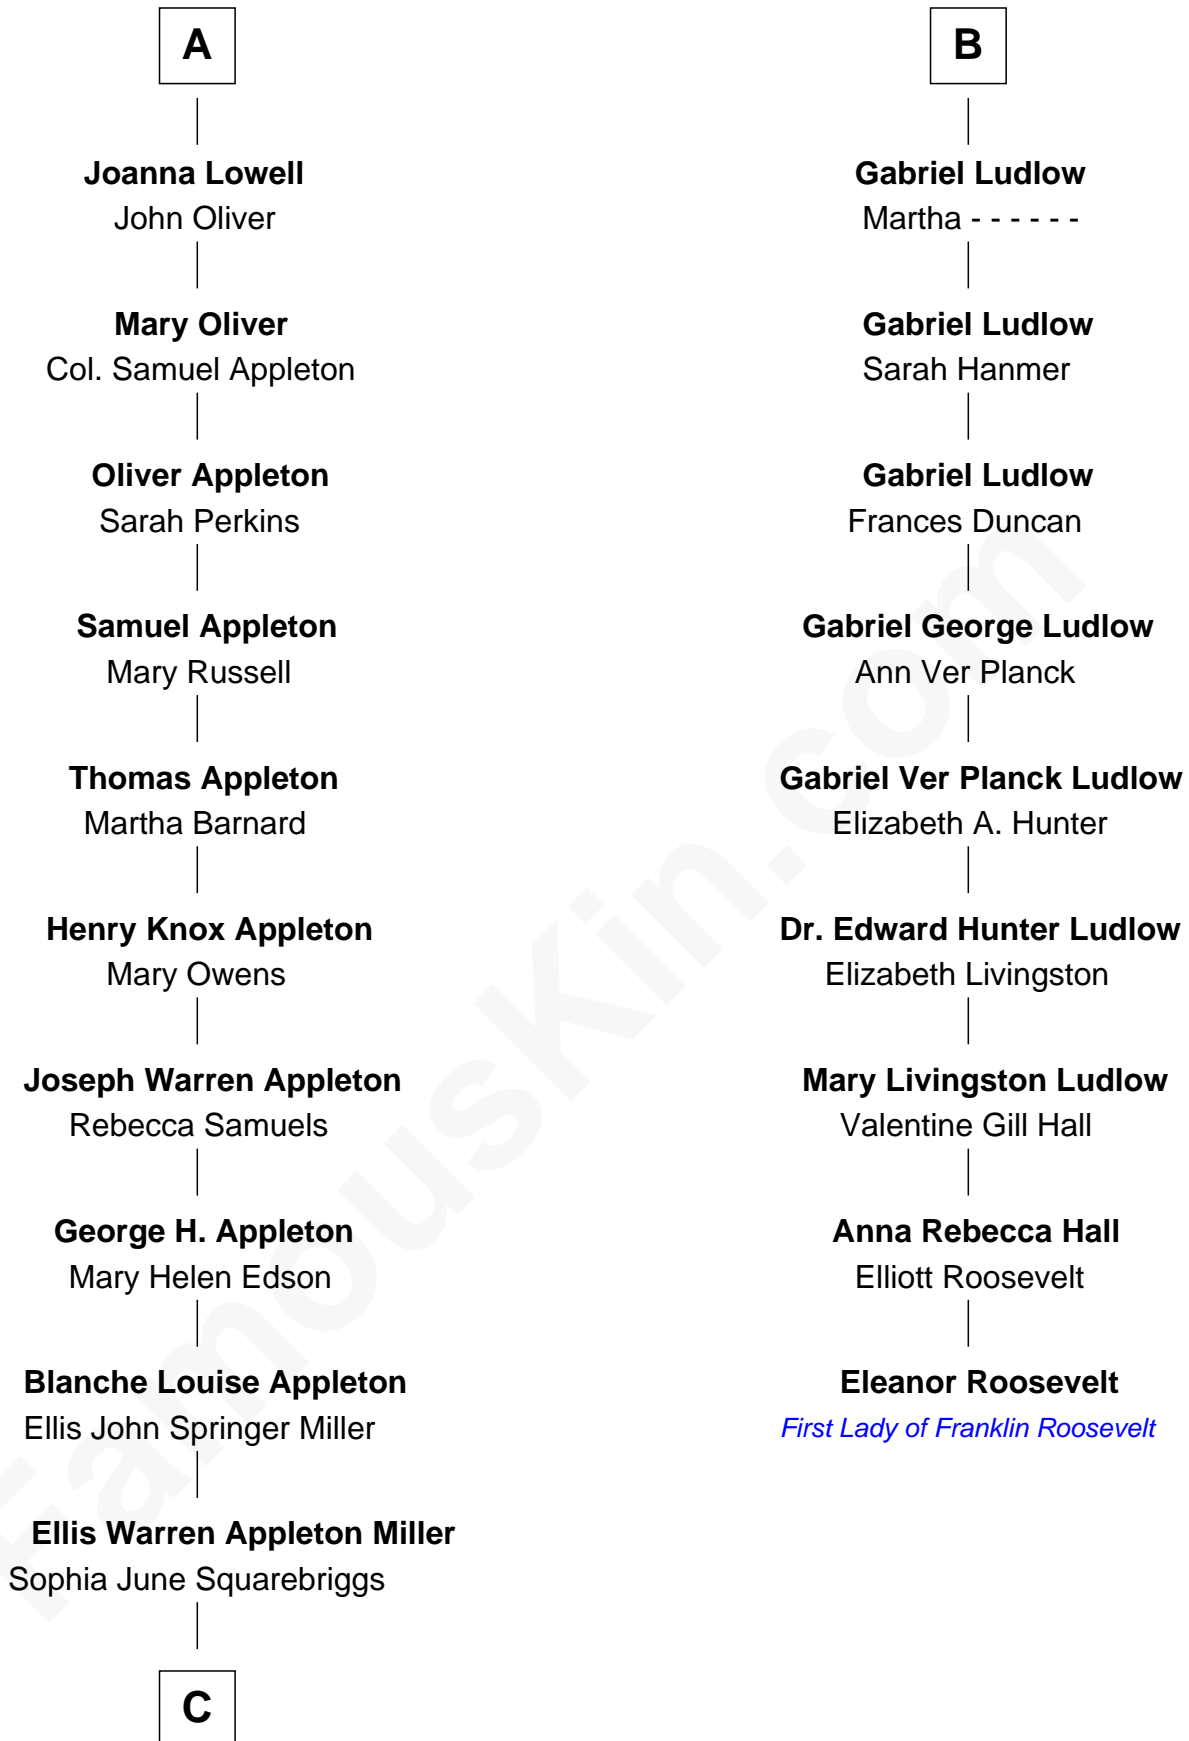

FamousKin.com
Relationship Chart of
Marie-Chantal Miller
Crown Princess of Greece

15th cousin 3 times removed of

Eleanor Roosevelt
First Lady of President Franklin D. Roosevelt

C

Robert Warren Miller
Marie Clara Pesantes

Marie-Chantal Miller
Crown Princess of Greece

FamousKin.com