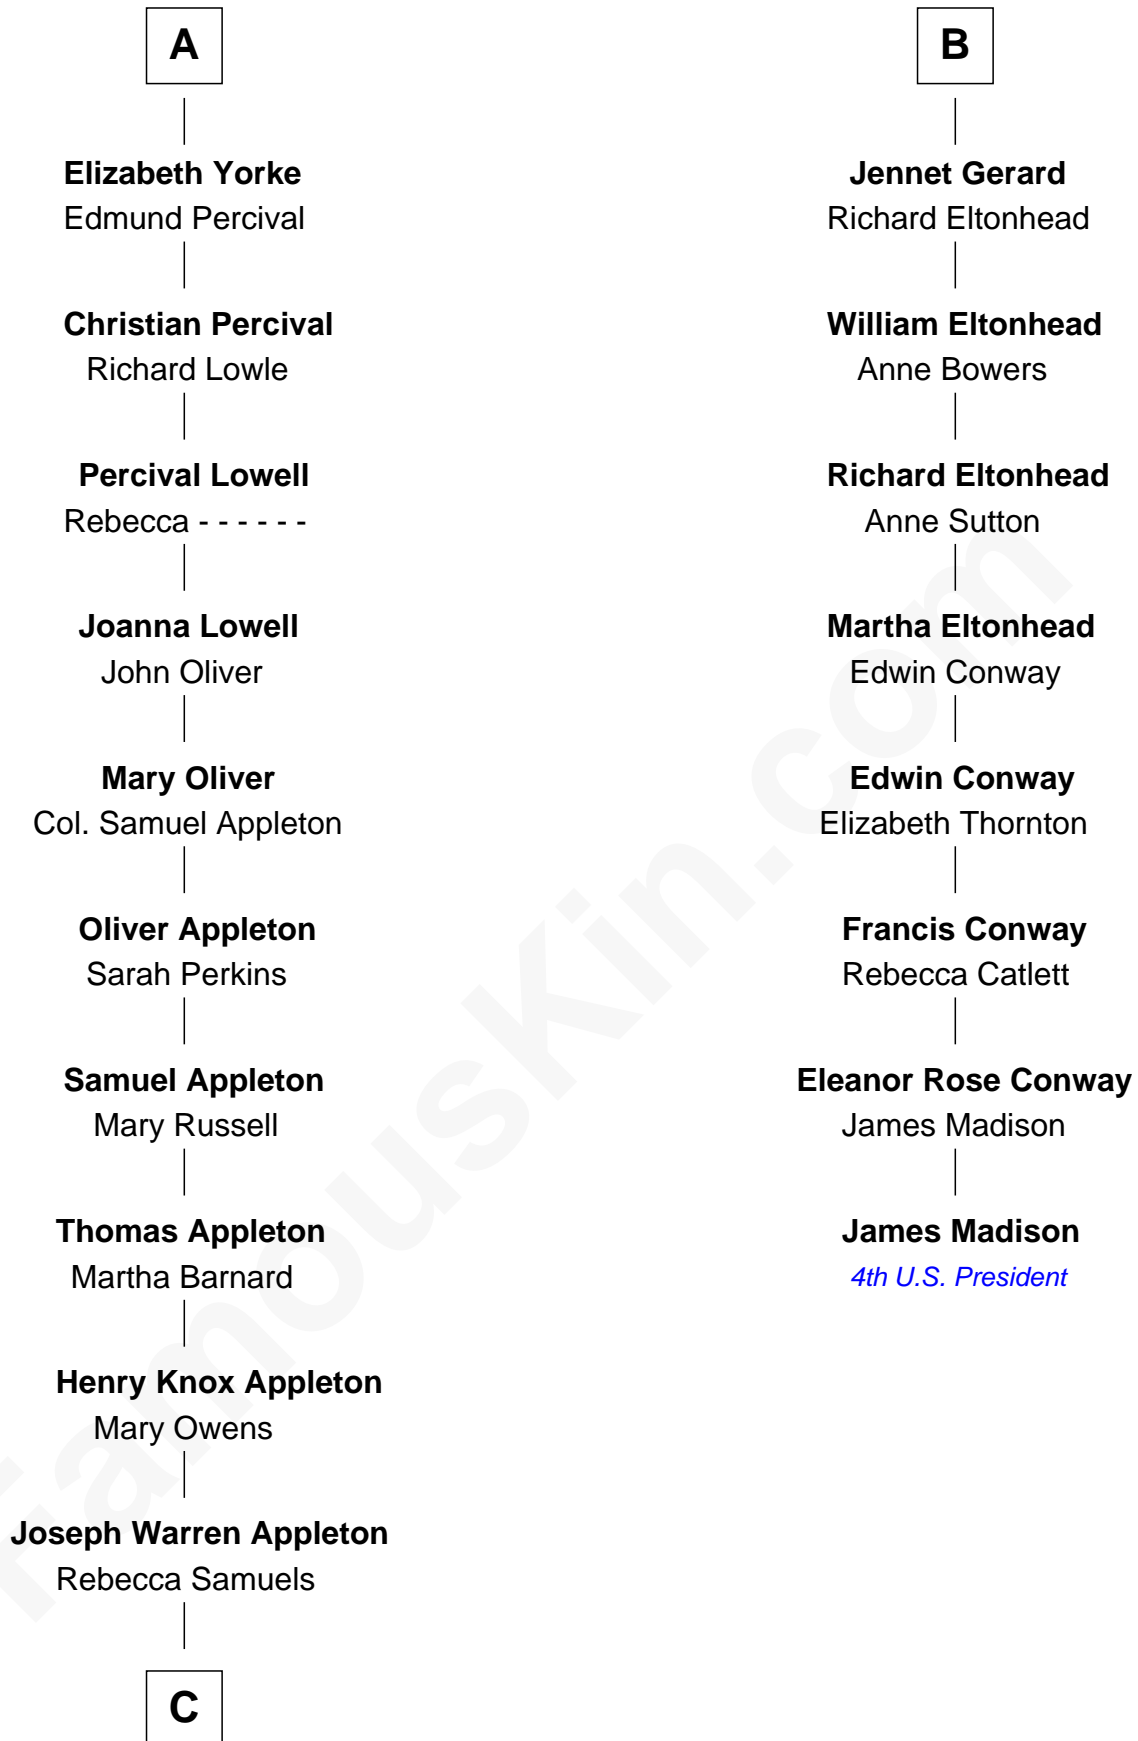

FamousKin.com

Relationship Chart of

Marie-Chantal Miller

Crown Princess of Greece

14th cousin 7 times removed of

James Madison
4th U.S. President

Humphrey de Bohun
Elizabeth Plantagenet

C

George H. Appleton

Mary Helen Edson

Blanche Louise Appleton

Ellis John Springer Miller

Ellis Warren Appleton Miller

Sophia June Squarebriggs

Robert Warren Miller

Marie Clara Pesantes