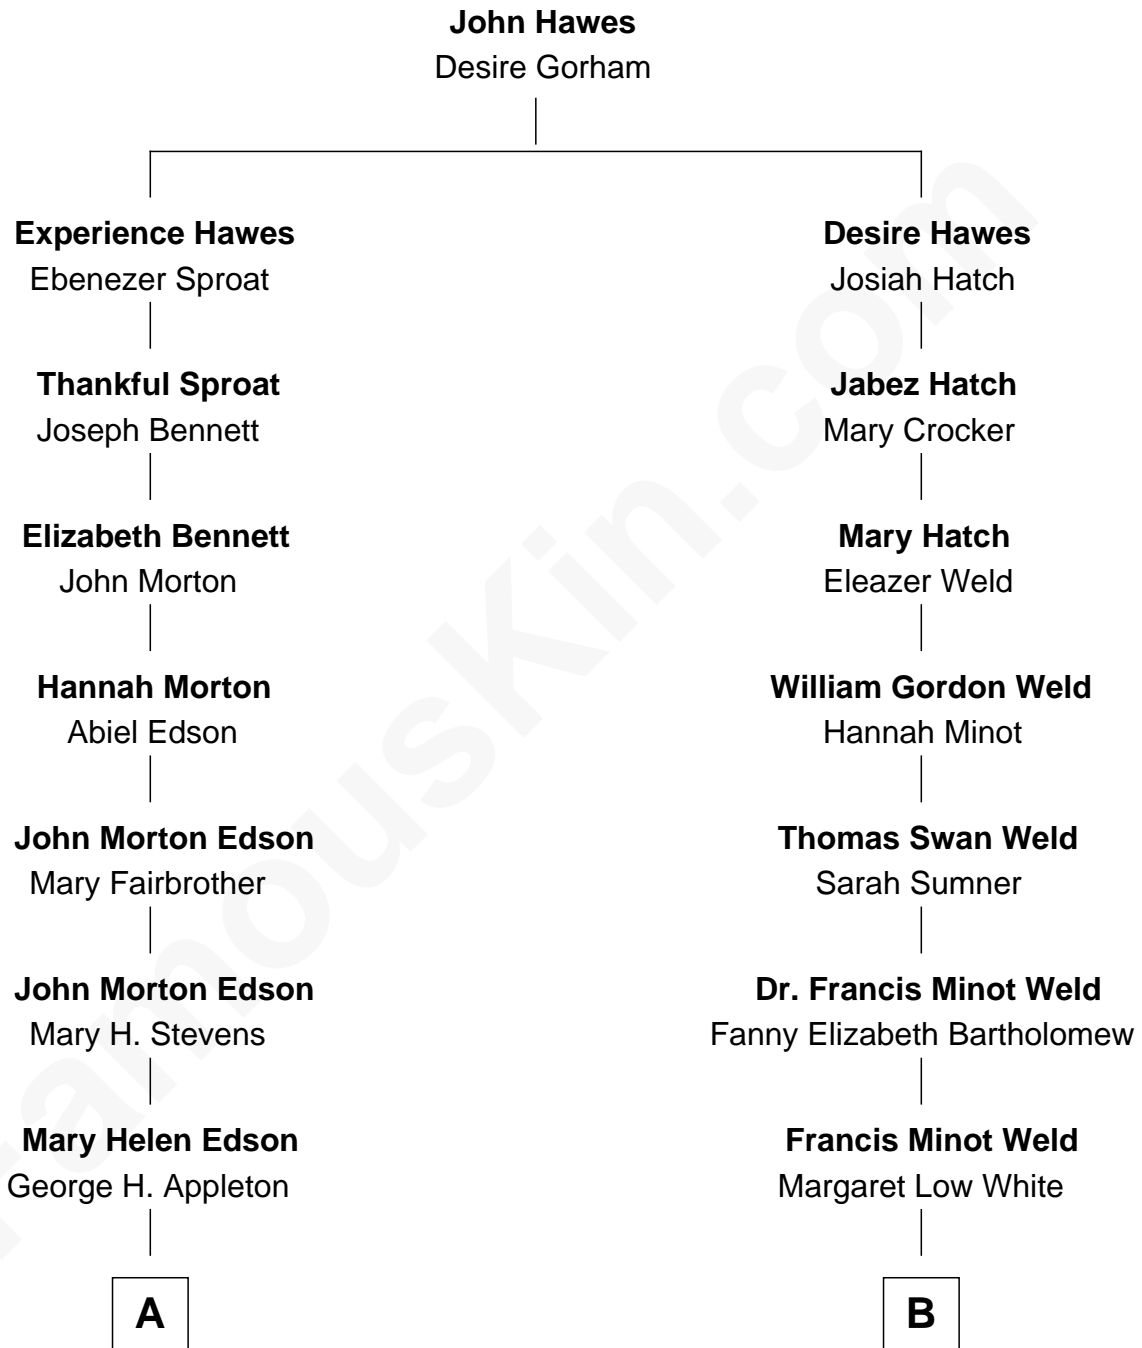

# FamousKin.com Relationship Chart of

**Marie-Chantal Miller**  
*Crown Princess of Greece*

8th cousin 2 times removed of

**Bill Weld**

*68th Governor of Massachusetts*

**A**

**Blanche Louise Appleton**

Ellis John Springer Miller

**Ellis Warren Appleton Miller**

Sophia June Squarebriggs

**Robert Warren Miller**

Marie Clara Pesantes

**Marie-Chantal Miller**

*Crown Princess of Greece*

**B**

**David Weld**

Mary Blake Nichols

**Bill Weld**

*68th Governor of Massachusetts*

FamousKin.com