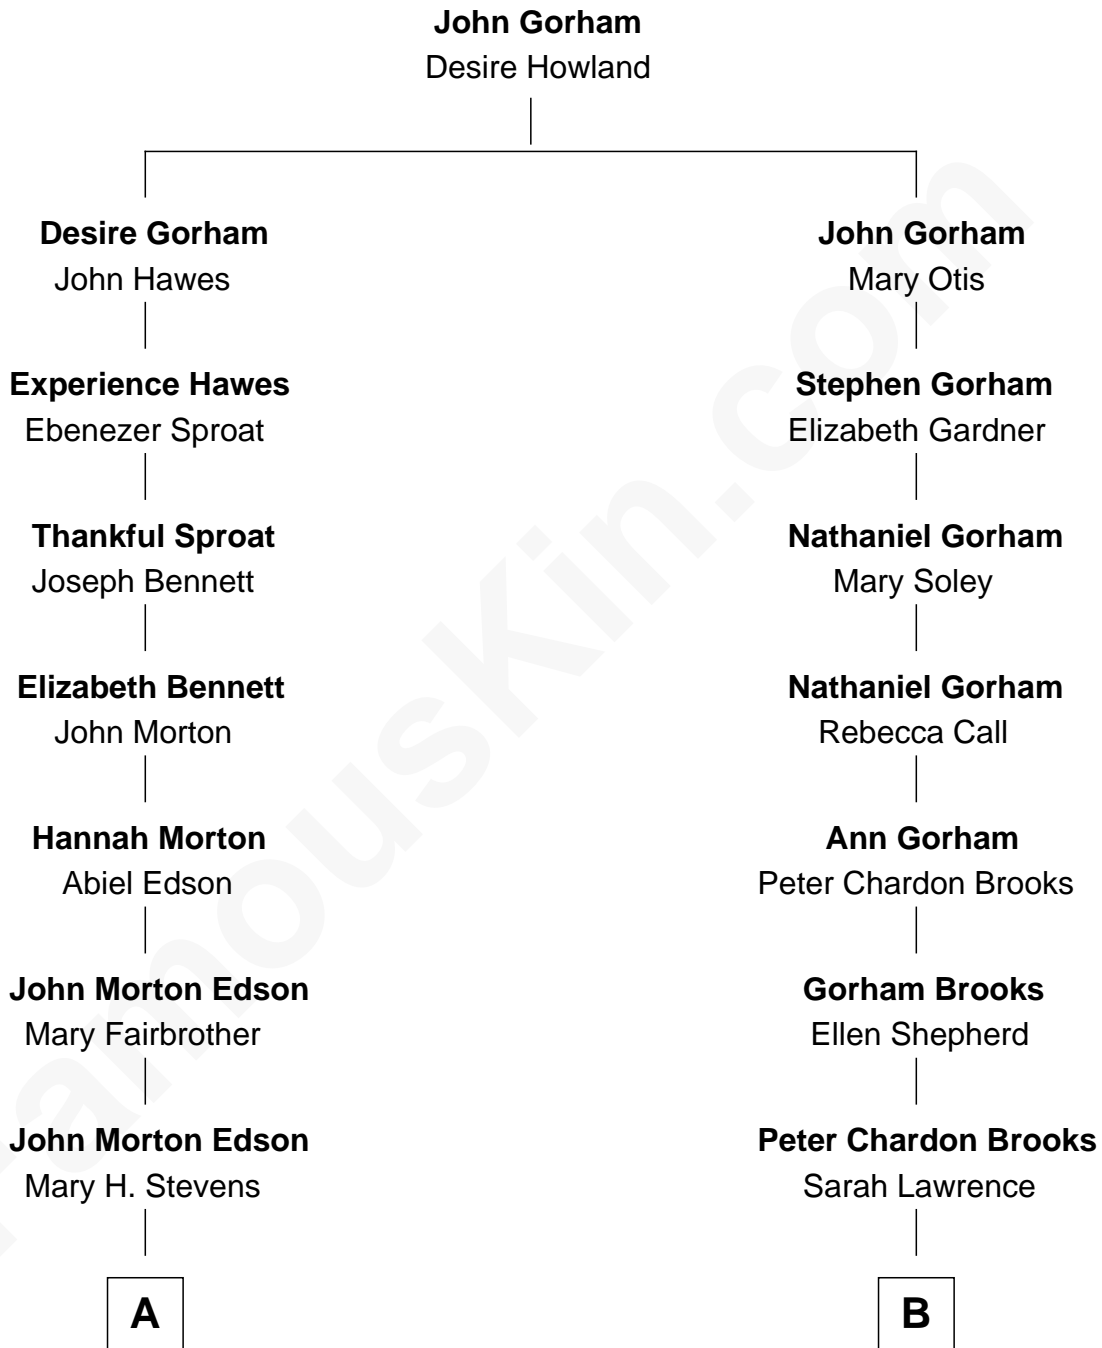

FamousKin.com Relationship Chart of

Marie-Chantal Miller
Crown Princess of Greece

8th cousin 3 times removed of

Leverett Saltonstall
55th Governor of Massachusetts

A

Mary Helen Edson

George H. Appleton

Blanche Louise Appleton

Ellis John Springer Miller

Ellis Warren Appleton Miller

Sophia June Squarebriggs

Robert Warren Miller

Marie Clara Pesantes

Marie-Chantal Miller

Crown Princess of Greece

B

Eleanor Brooks

Richard Middlecott Saltonstall

Leverett Saltonstall

55th Governor of Massachusetts