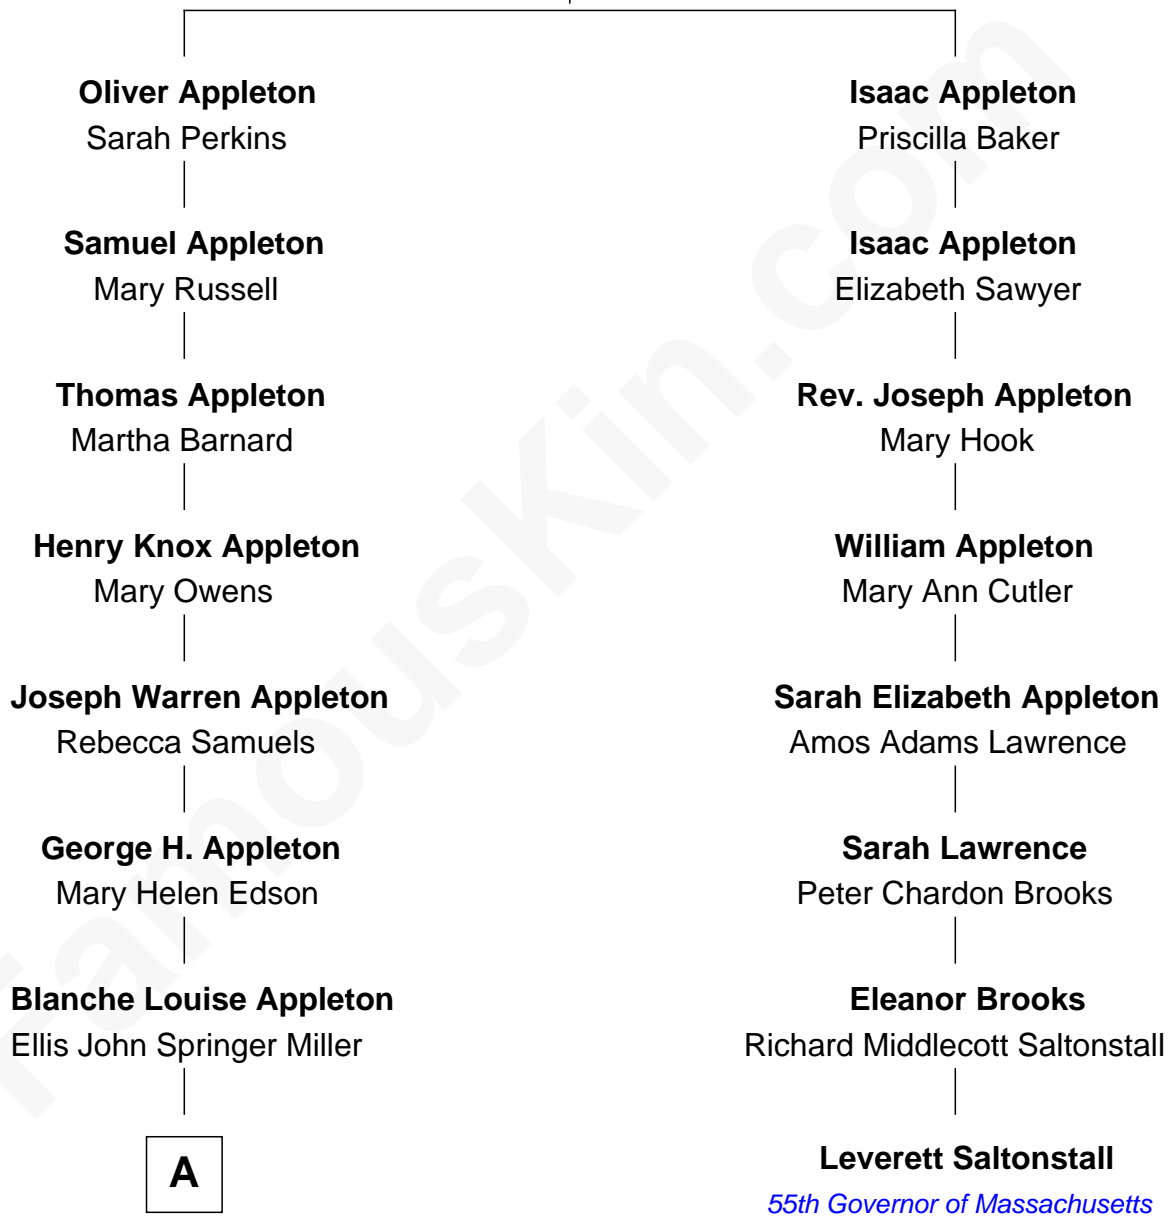

# FamousKin.com Relationship Chart of

**Marie-Chantal Miller**  
*Crown Princess of Greece*

7th cousin 2 times removed of

**Leverett Saltonstall**  
*55th Governor of Massachusetts*

**Col. Samuel Appleton**  
Mary Oliver

A

Ellis Warren Appleton Miller

Sophia June Squarebriggs

Robert Warren Miller

Marie Clara Pesantes

Marie-Chantal Miller

*Crown Princess of Greece*

FamousKin.com