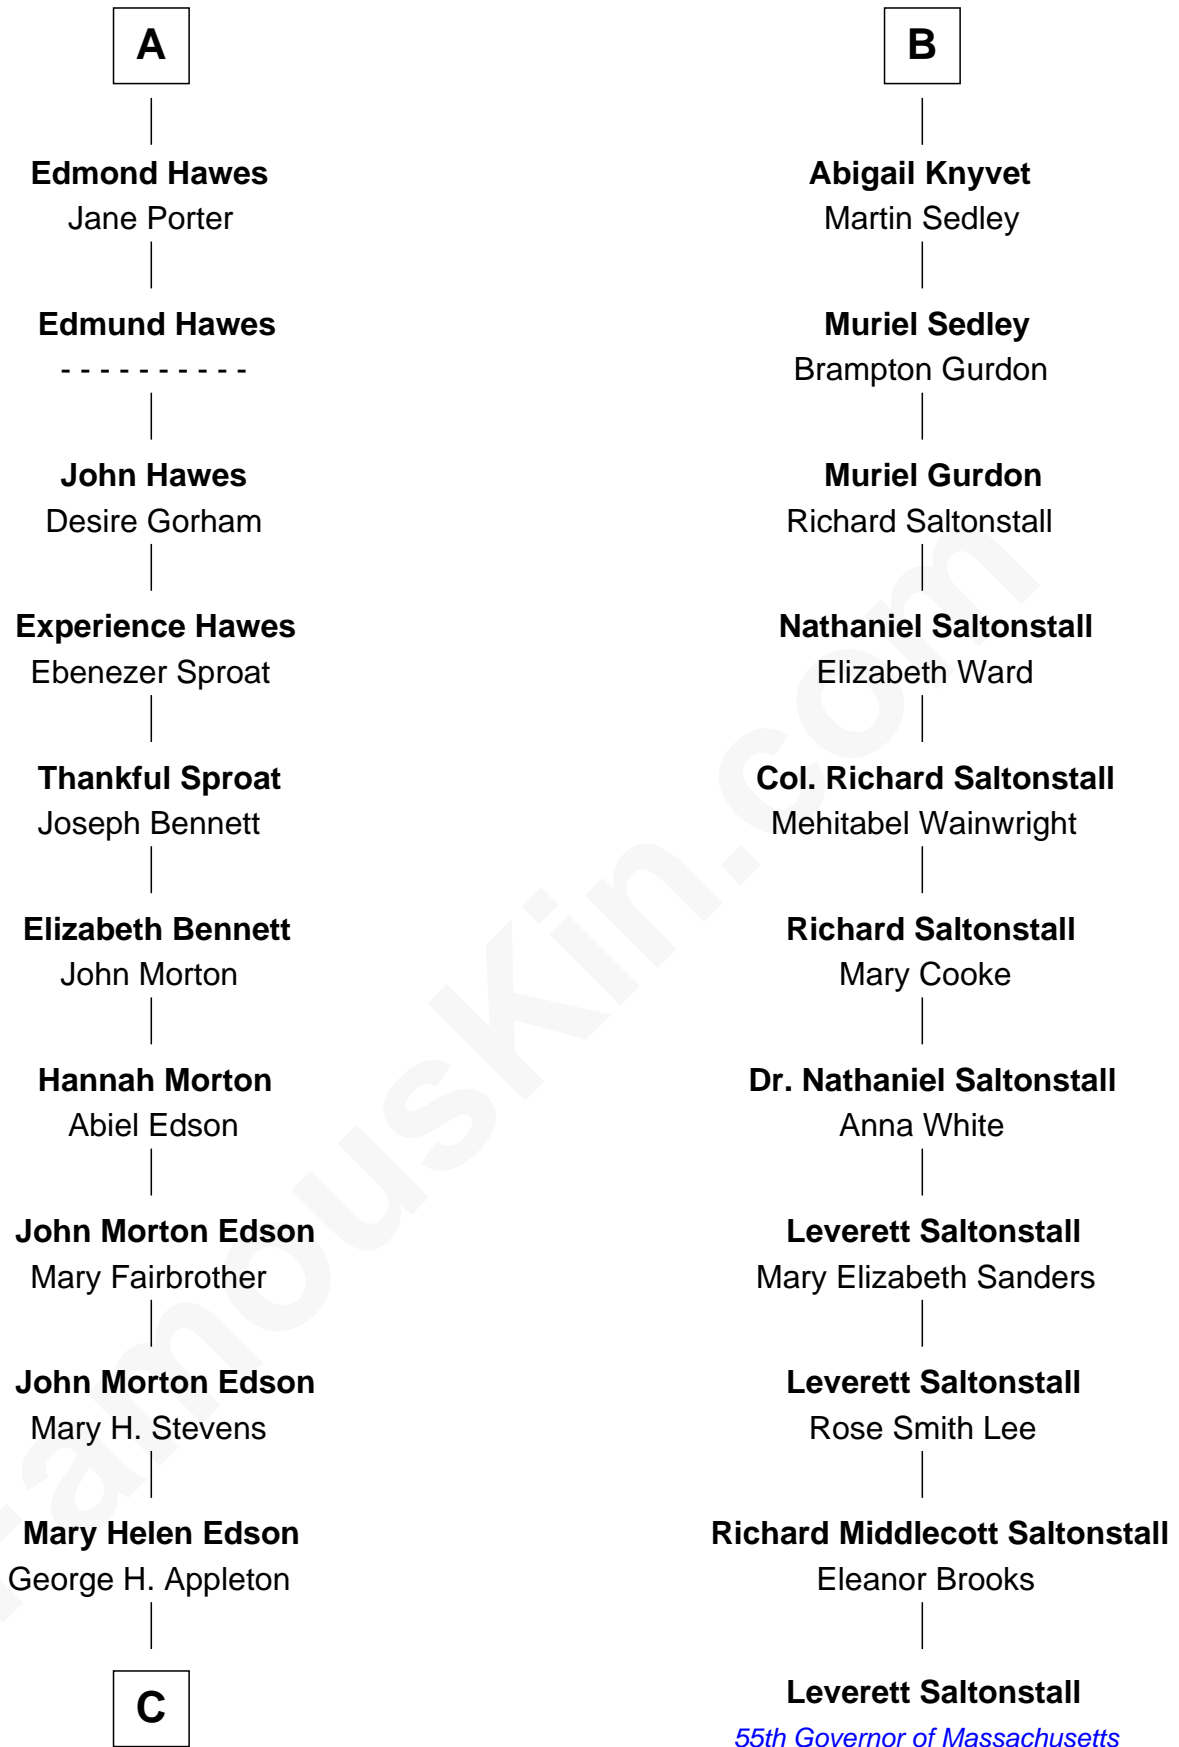

FamousKin.com Relationship Chart of

Marie-Chantal Miller
Crown Princess of Greece

17th cousin 3 times removed of

Leverett Saltonstall
55th Governor of Massachusetts

Sir John Howard
Alice de Bois

Joan Howard
Sir Peter de Brewes

Sir John Howard
Alice Tendring

Sir Robert Howard
Margaret Mowbray

Sir John Howard
Margaret Chedworth

Katherine Howard
Sir John Bouchier

Jane Bouchier
Edmund Knyvet

John Knyvet
Agnes Harcourt

B

C